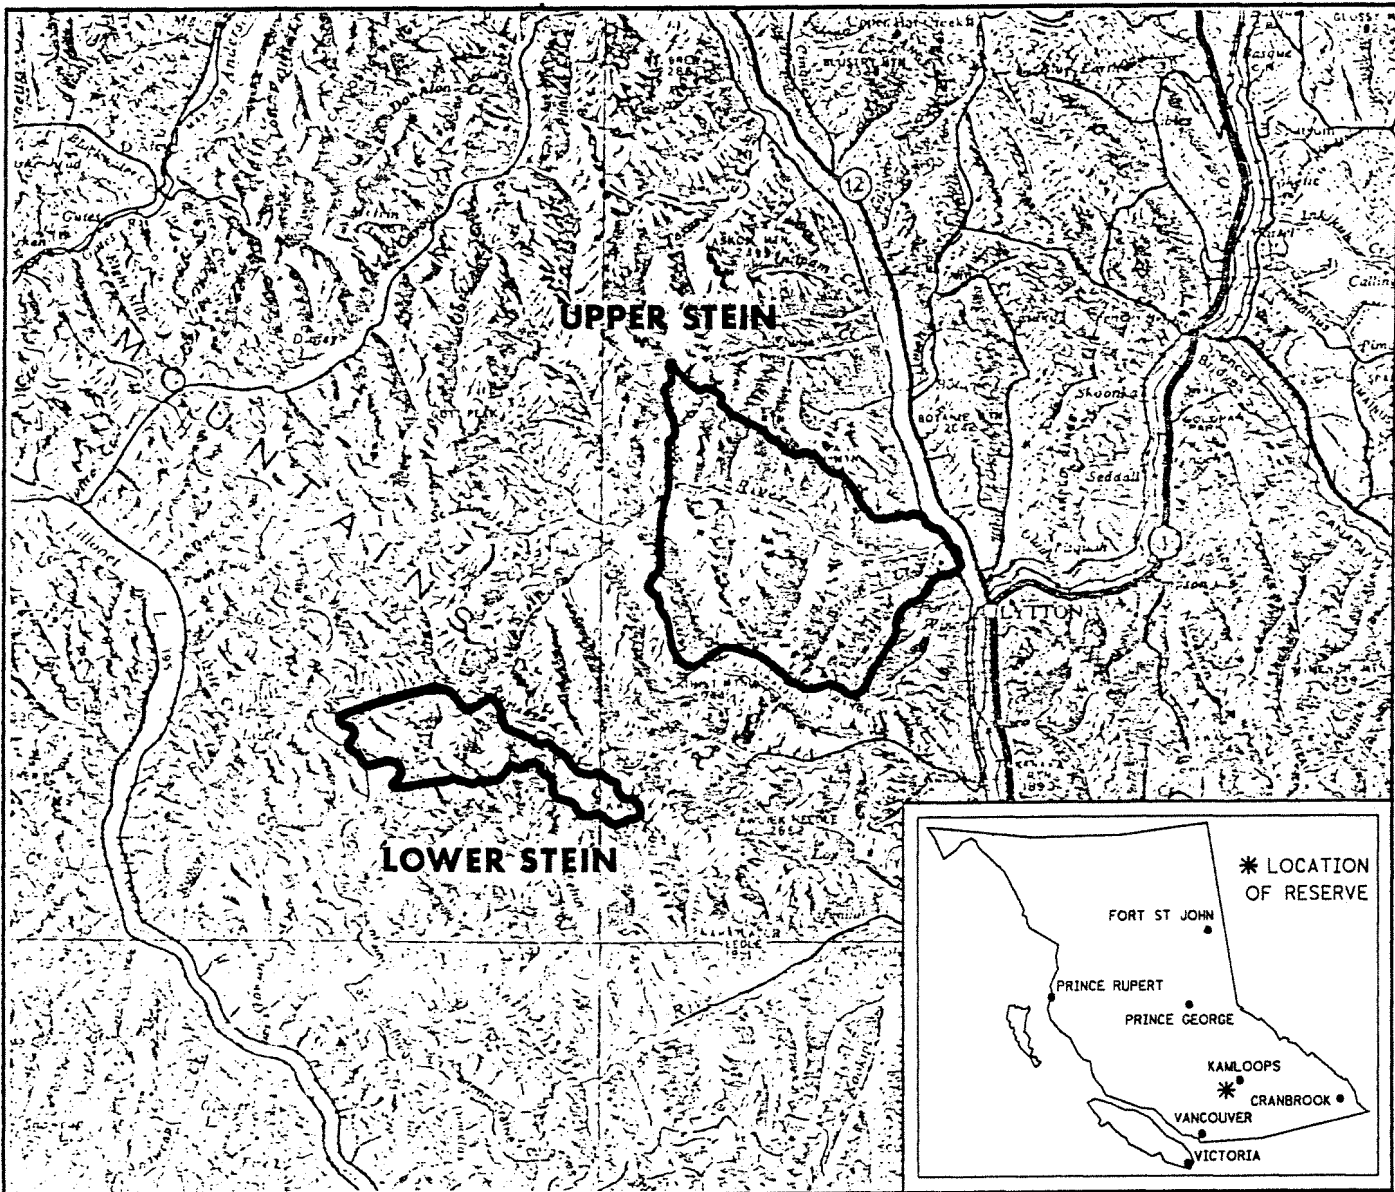

PROVINCE OF BRITISH COLUMBIA
MINISTRY OF ENERGY, MINES AND PETROLEUM RESOURCES
MINERAL TITLES BRANCH

SITE 2 - UPPER AND LOWER STEIN FOREST WILDERNESS AREA

This is a summary sketch of the area shown in black on Mineral Titles Reference Maps (File 12000 01)

LAND DISTRICT: KAMLOOPS	MINING DIVISION: KAMLOOPS	
MAPS: 092I04E, 04W, 05E, 05W, 092J01E, 01W	SCALE 1: 600 000	SKETCH PREPARED BY: LCK