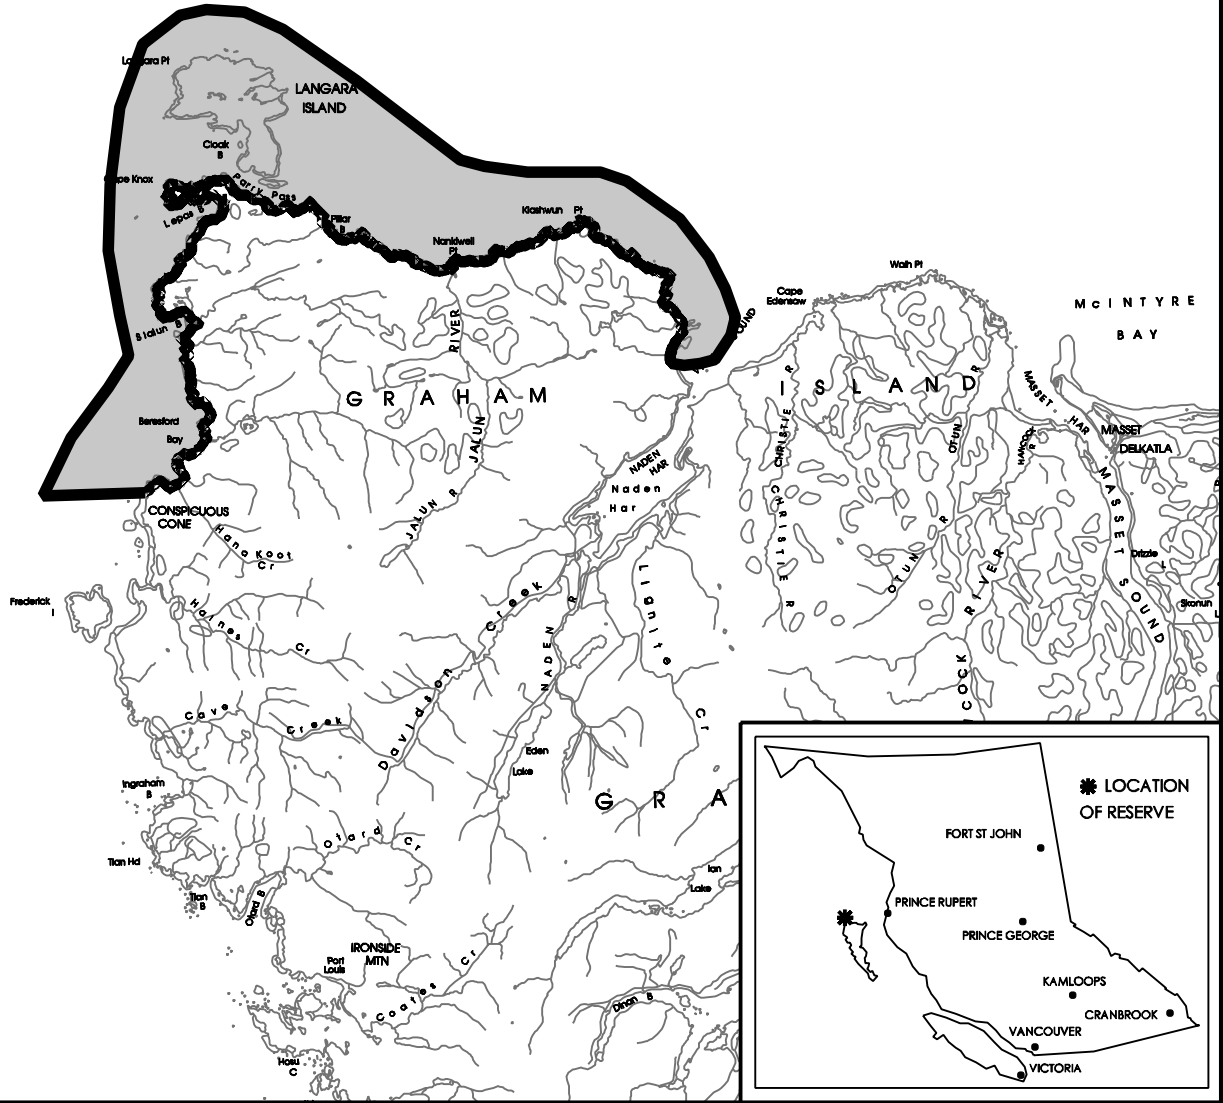

C

D I X O N  
E N T R A N C E

C

FOR INFORMATIONAL PURPOSES ONLY - This is a summary sketch of the area shown in Mineral Titles Online.

 <b>BRITISH COLUMBIA</b> Ministry of Energy, Mines and Petroleum Resources Ministry of Agriculture and Lands	<b>NAME</b> NW GRAHAM ISLAND - SITE 1				
	<b>MINING DIVISION</b> SKEENA		<b>SITE NUMBER</b> 1001503		
	<b>LAND DISTRICT</b> QUEEN CHARLOTTE		<b>PREPARED</b> HJL 2006 SEP 26		
	<b>MAPS</b> 103K005, 015, 016, 017, 018, 025, 026		<b>SCALE</b> 1 : 500 000		
		<b>HECTARES</b> 44,716		<b>FILE NUMBER</b> 14280 03 1172	