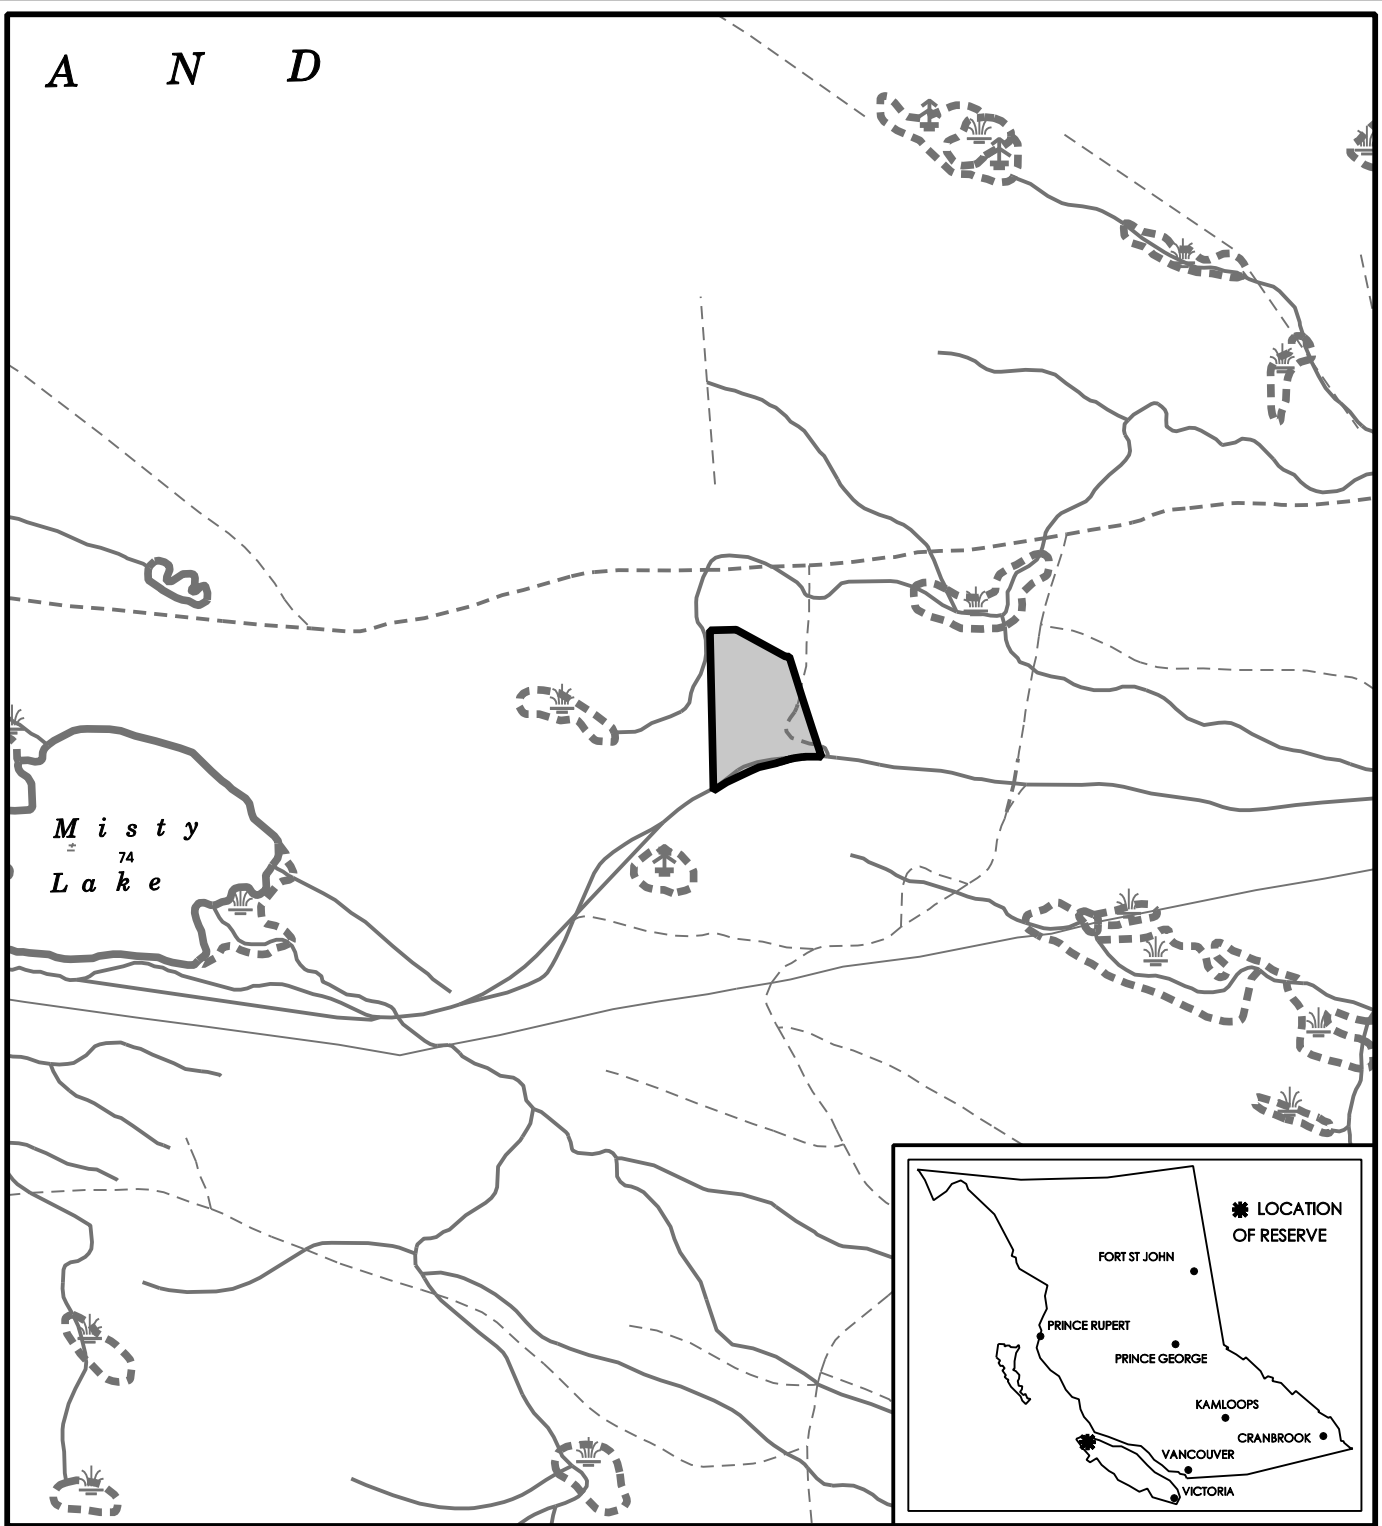

A N D

FOR INFORMATIONAL PURPOSES ONLY - This is a summary sketch of the area shown in Mineral Titles Online.

 <b>BRITISH COLUMBIA</b> Ministry of Energy, Mines and Petroleum Resources Ministry of Agriculture and Lands	<b>NAME SEVEN MILE</b>				
	<b>MINING DIVISION NANAIMO</b>		<b>SITE NUMBER 1000852</b>		
	<b>LAND DISTRICT RUPERT</b>		<b>PREPARED HJL 2006 JAN 16</b>	<b>SCALE 1 : 20 000</b>	
	<b>MAPS 092L064</b>		<b>HECTARES 8</b>	<b>FILE NUMBER 14280 03 1078</b>	