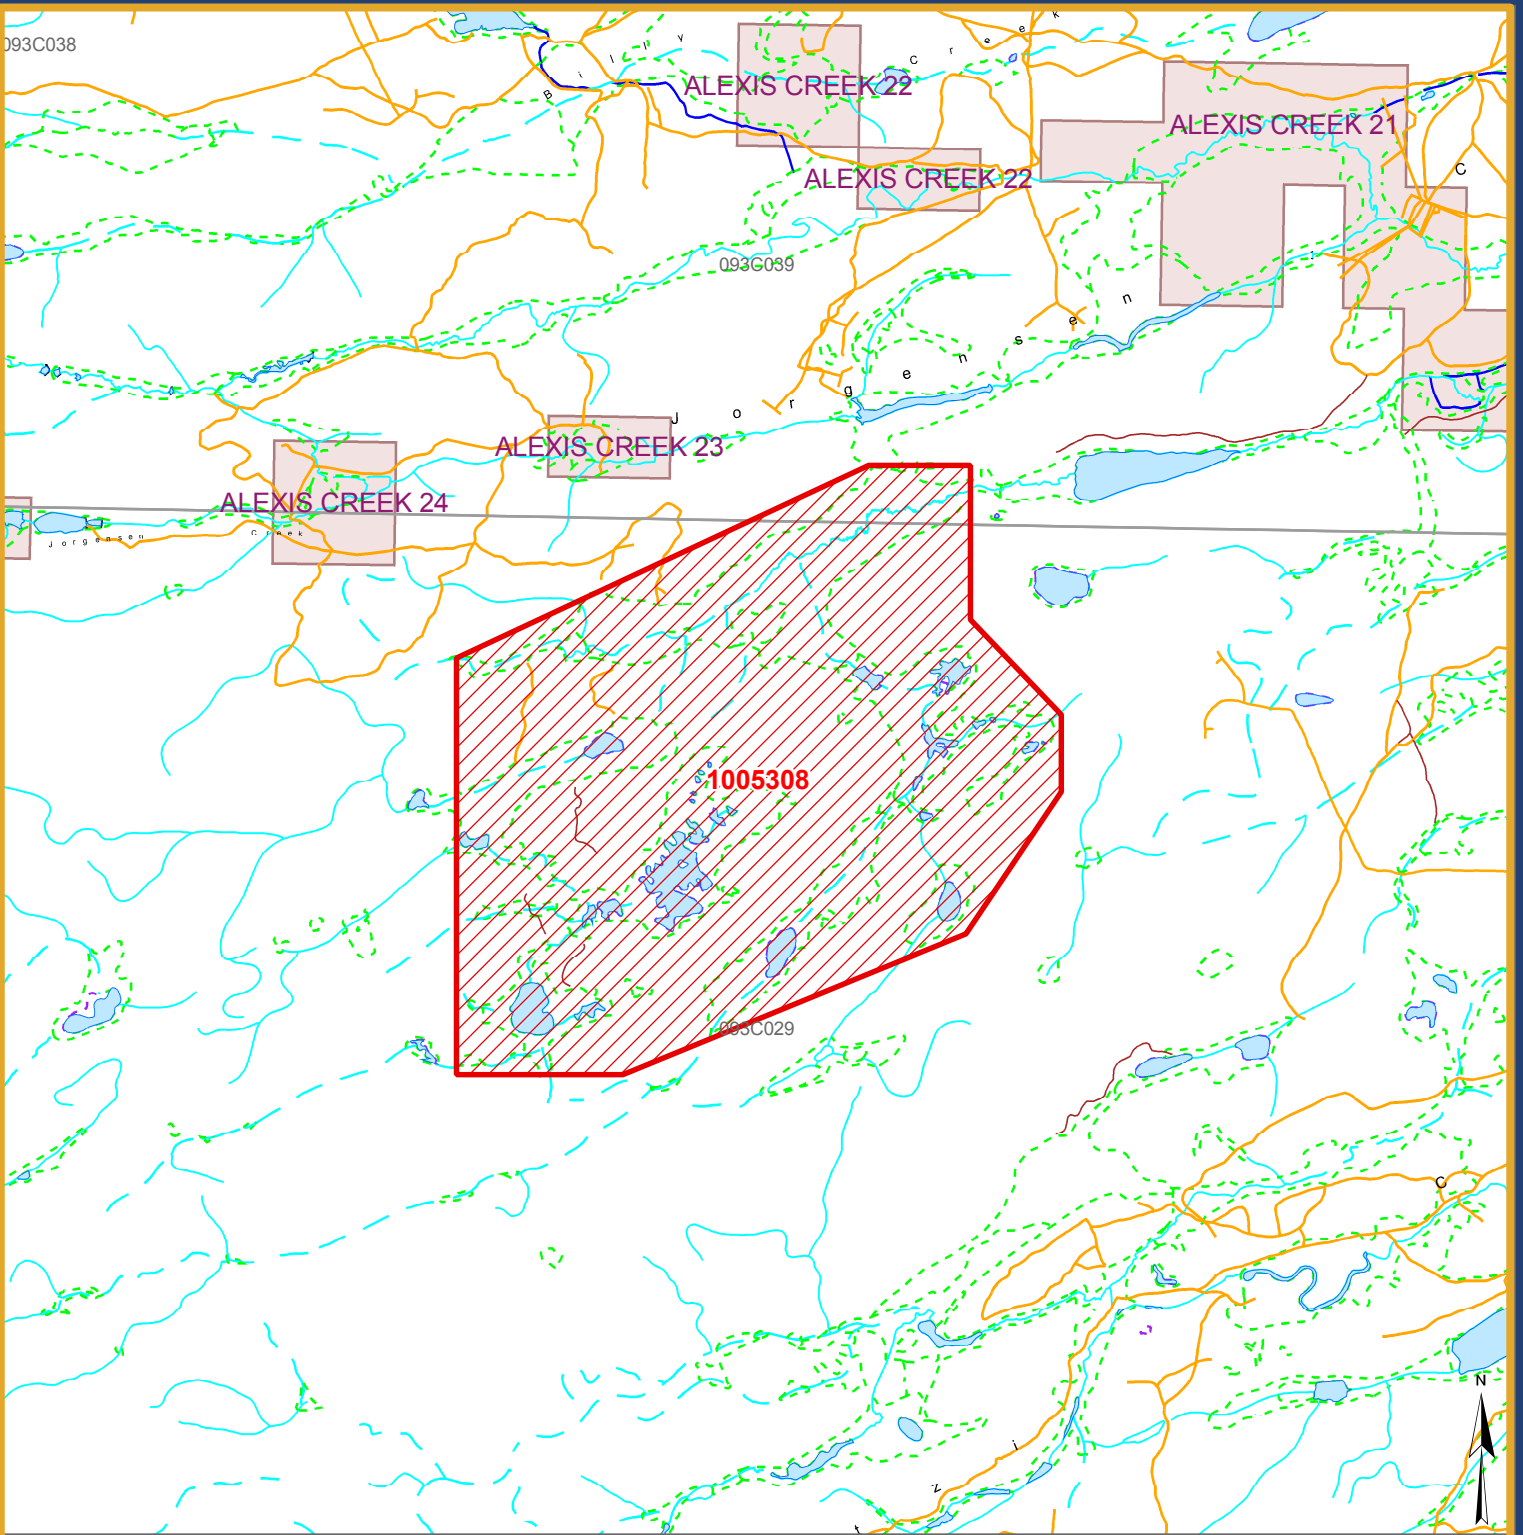

093C038

## Site 1005308 - REDBRUSH PARK

### FOR INFORMATIONAL PURPOSES ONLY

This is a summary sketch of the area shown in Mineral Titles Online

#### LEGEND

-  Reserve Boundary
-  Indian Reserves
-  Parks and Protected Areas
-  Mapsheet Grid

Ministry of Forests, Lands and  
Natural Resource Operations  
Ministry of Energy and Mines

<b>Restriction</b>	NO REGISTRATION - Mineral and Coal		
<b>Mining Division</b>	CARIBOO	<b>Land District</b>	RANGE 3 COAST
<b>Map Scale</b>	1:50,000	<b>File Number</b>	14280 03 1329
<b>Date</b>	2011 DEC 20	<b>Hectares</b>	1,165 HA
<b>BCGS Maps</b>	093C029, 039		