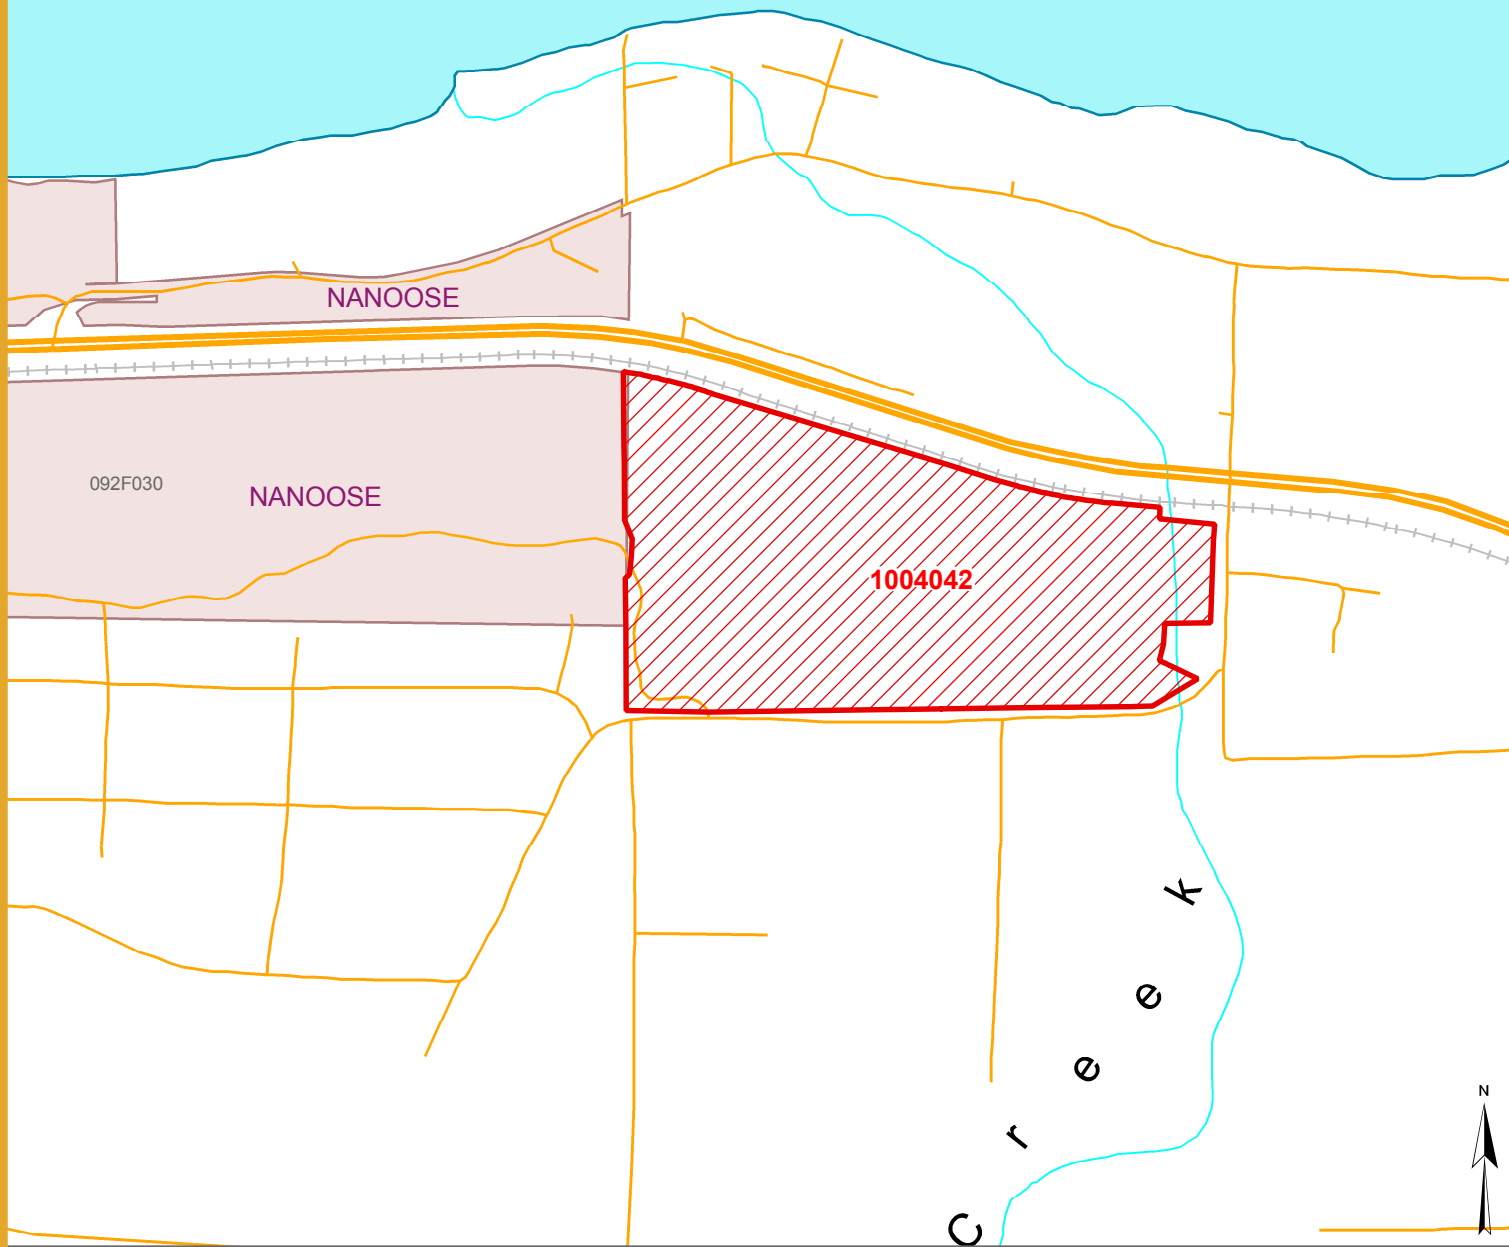

## Site 1004042 - NANOOSE FAIRWINDS LANDS

### FOR INFORMATIONAL PURPOSES ONLY

This is a summary sketch of the area shown in Mineral Titles Online

- LEGEND**
-  Reserve Boundary
  -  Indian Reserves
  -  Parks and Protected Areas
  -  Mapsheet Grid