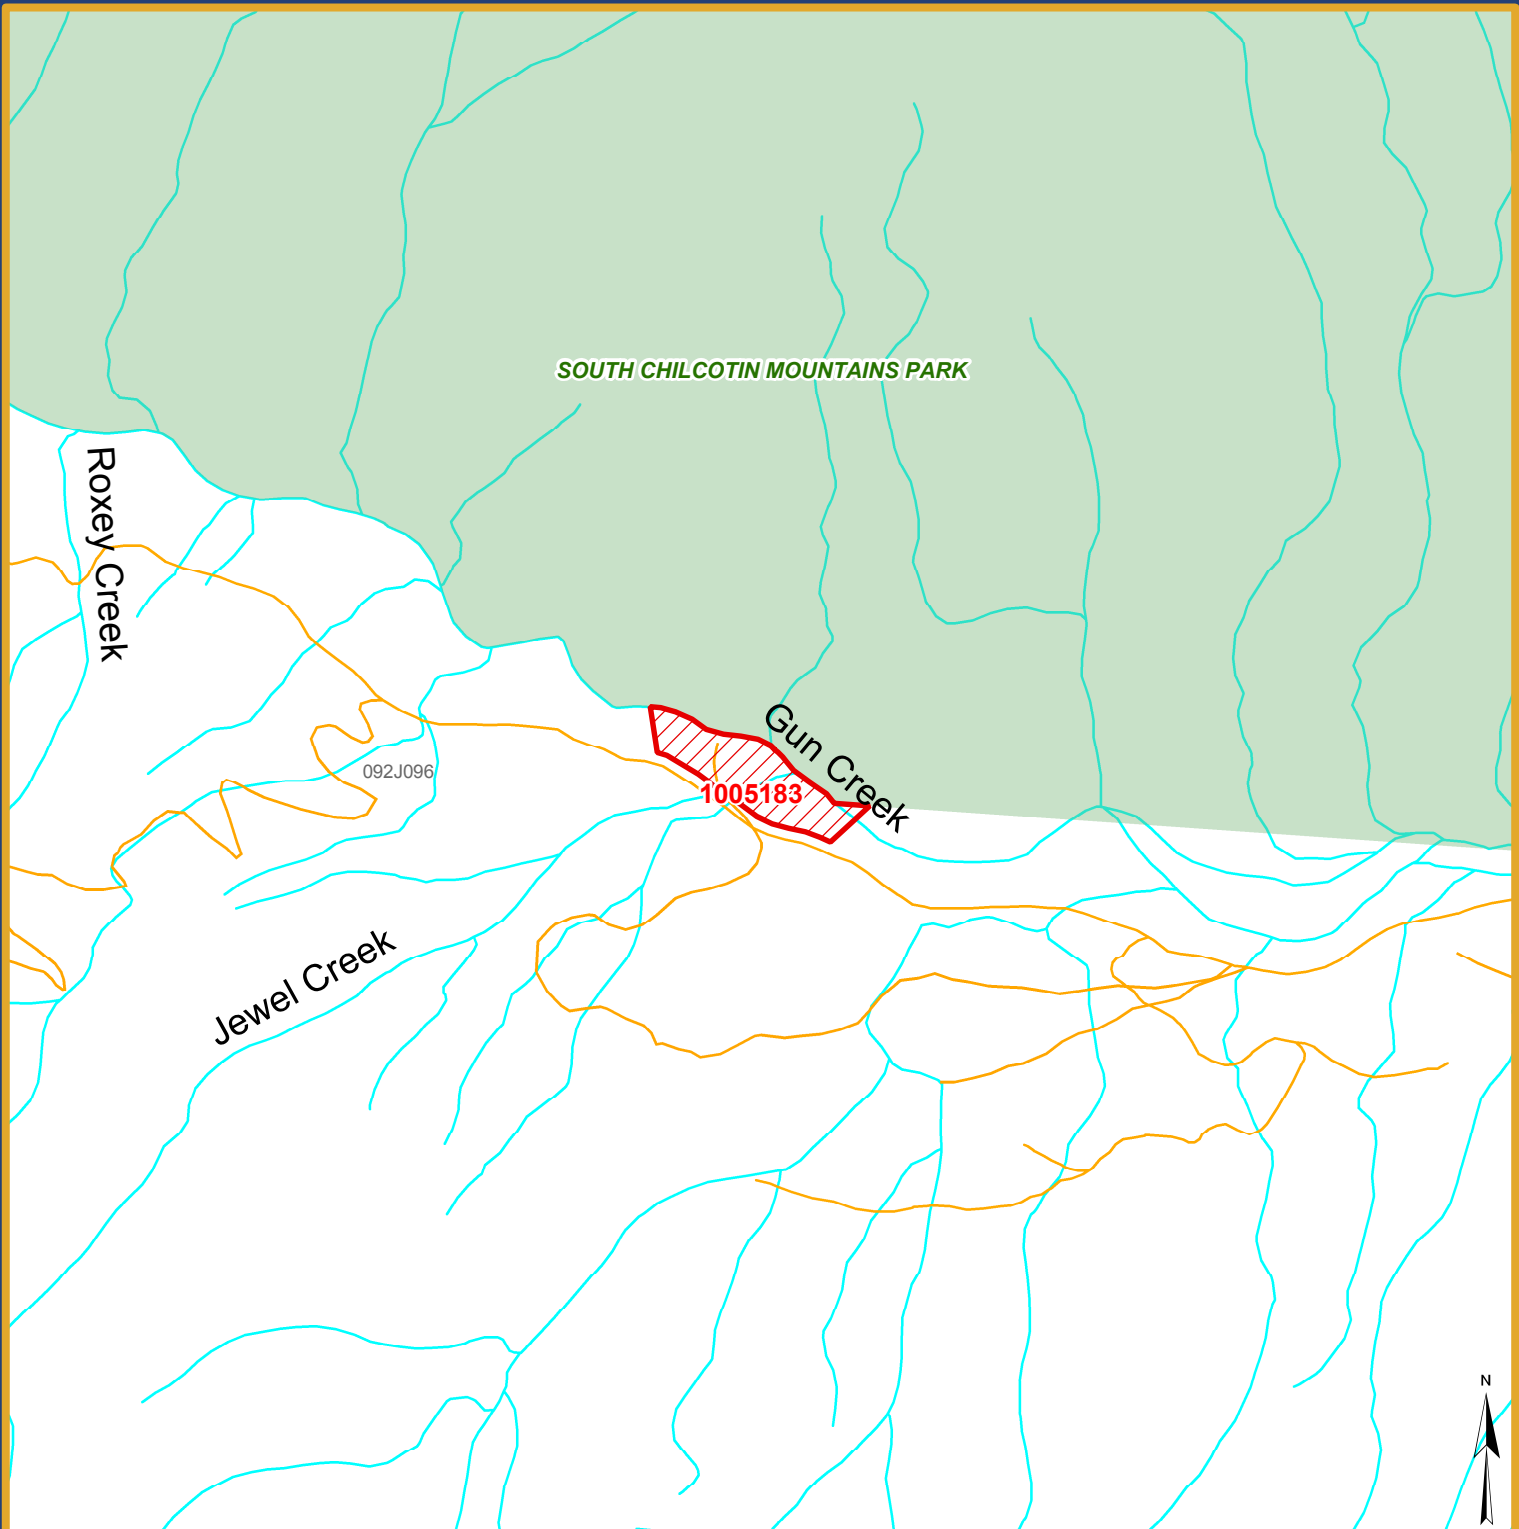

SOUTH CHILCOTIN MOUNTAINS PARK

Site 1005183- JEWEL CREEK

FOR INFORMATIONAL PURPOSES ONLY
 This is a summary sketch of the area shown in Mineral Titles Online

- LEGEND**
- Reserve Boundary
 - Indian Reserves
 - Parks and Protected Areas
 - Mapsheet Grid

Restriction	NO REGISTRATION - Mineral, Placer and Coal		
Mining Division	LILLOOET	Land District	LILLOOET
Map Scale	1:10,000	File Number	14280 03 1323
Date	2011 JAN 13	Hectares	2 HA
BCGS Maps	092J096		