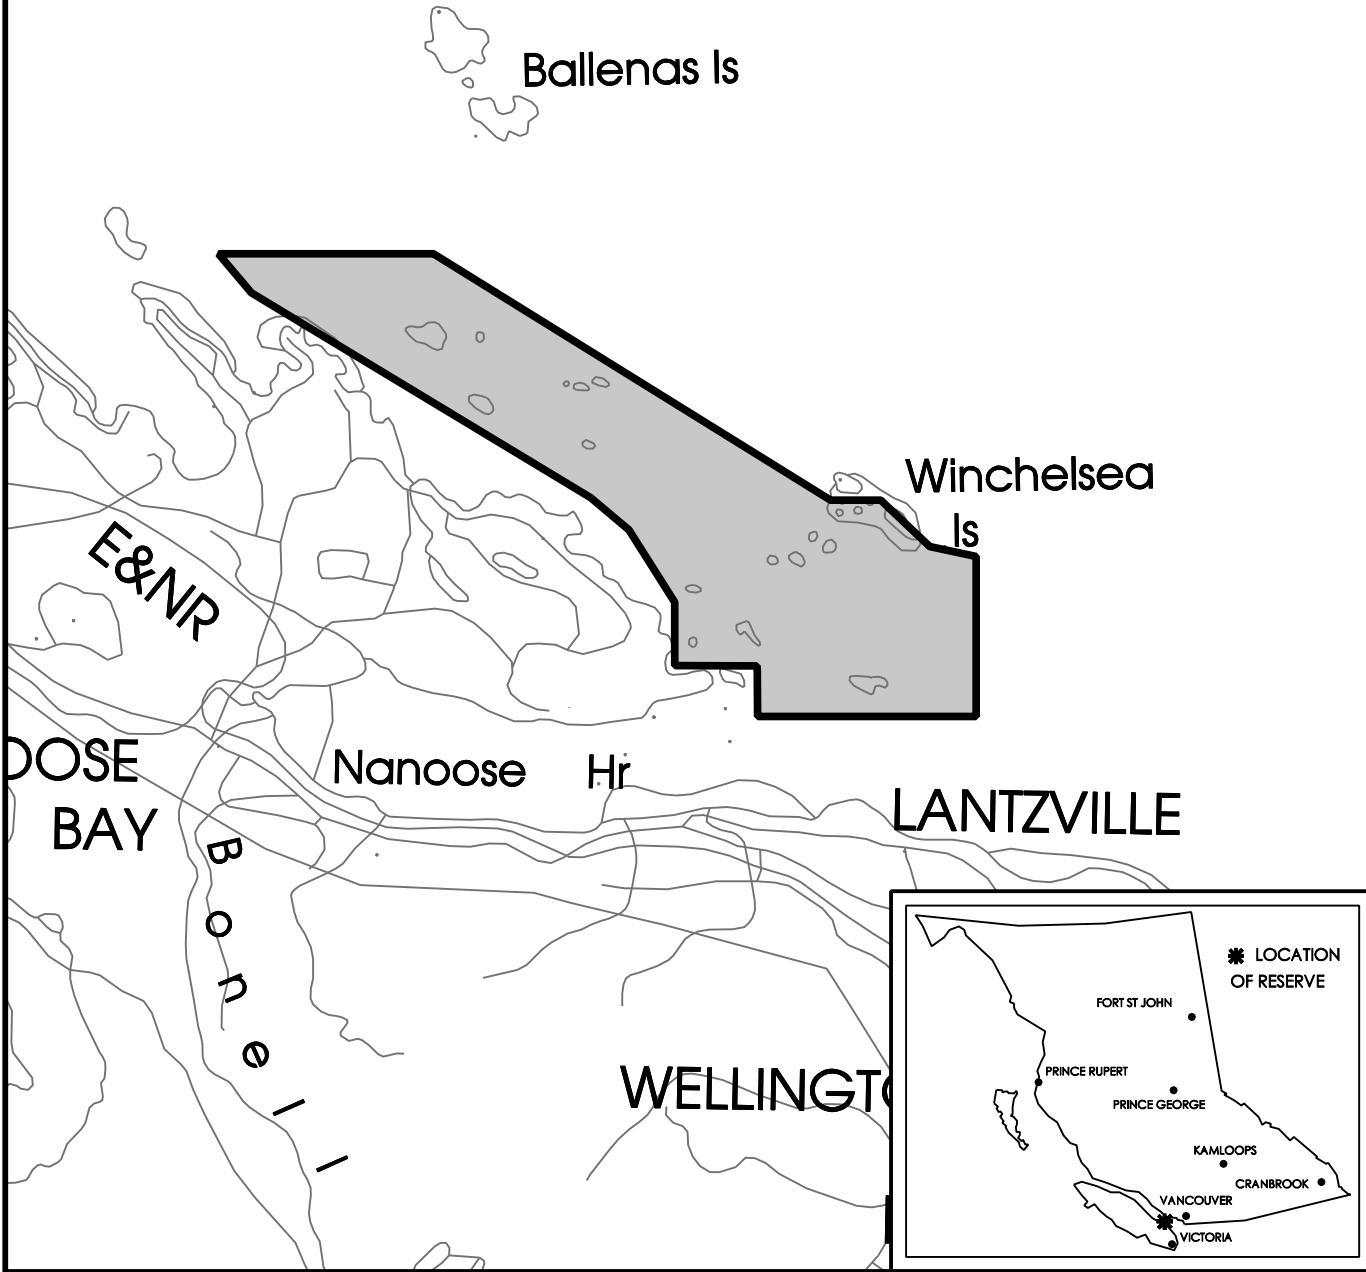

A

FOR INFORMATIONAL PURPOSES ONLY - This is a summary sketch of the area shown in Mineral Titles Online.

 BRITISH COLUMBIA Ministry of Energy, Mines and Petroleum Resources Ministry of Agriculture and Lands	NAME BALLENAS WINCHELSEA ISLAND MARINE PARK		
	MINING DIVISION NANAIMO	SITE NUMBER	1003542
	LAND DISTRICT NANAIMO	PREPARED LCK 2009 JAN 30	SCALE 1 : 100 000
	MAPS 092F030, 039, 040	HECTARES 2,097	FILE NUMBER 14280 03 1265