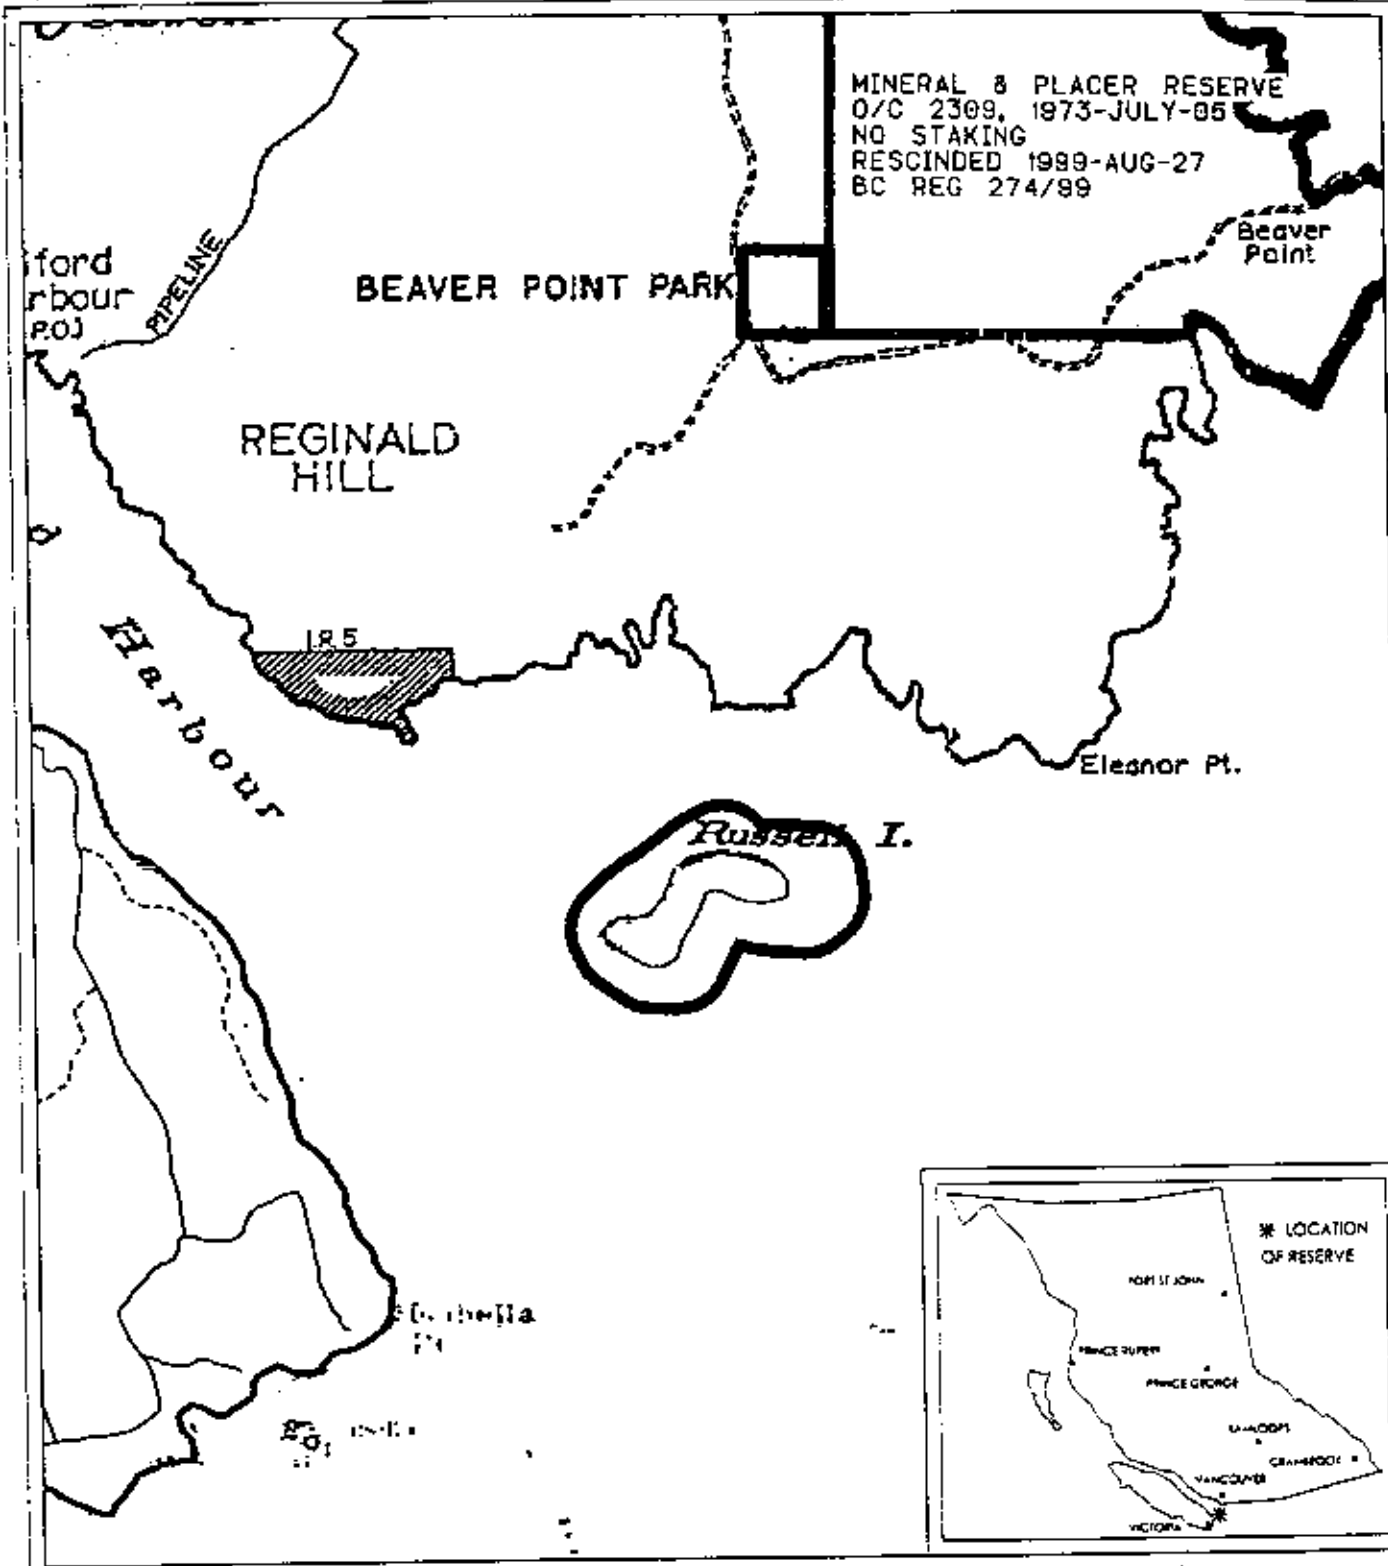

MINERAL & PLACER RESERVE  
 O/C 2309, 1973-JULY-05  
 NO STAKING  
 RESCINDED 1989-AUG-27  
 BC REG 274/89

This is a summary sketch of the area shown in black on Mineral Titles Reference Maps (File 12000 01)

 Ministry of Energy and Mines Mineral Titles Branch	NAME RUSSELL ISLAND		SITE NUMBER 388972	
	MINING DIVISION VICTORIA		PREPARED H.J.L. 2001 AUG 21	SCALE 1 : 31 880
	LAND DISTRICT COWICHAN		HECTARES 68	FILE NUMBER 14280 03 1109
	MAPS 092B11W, 14W			