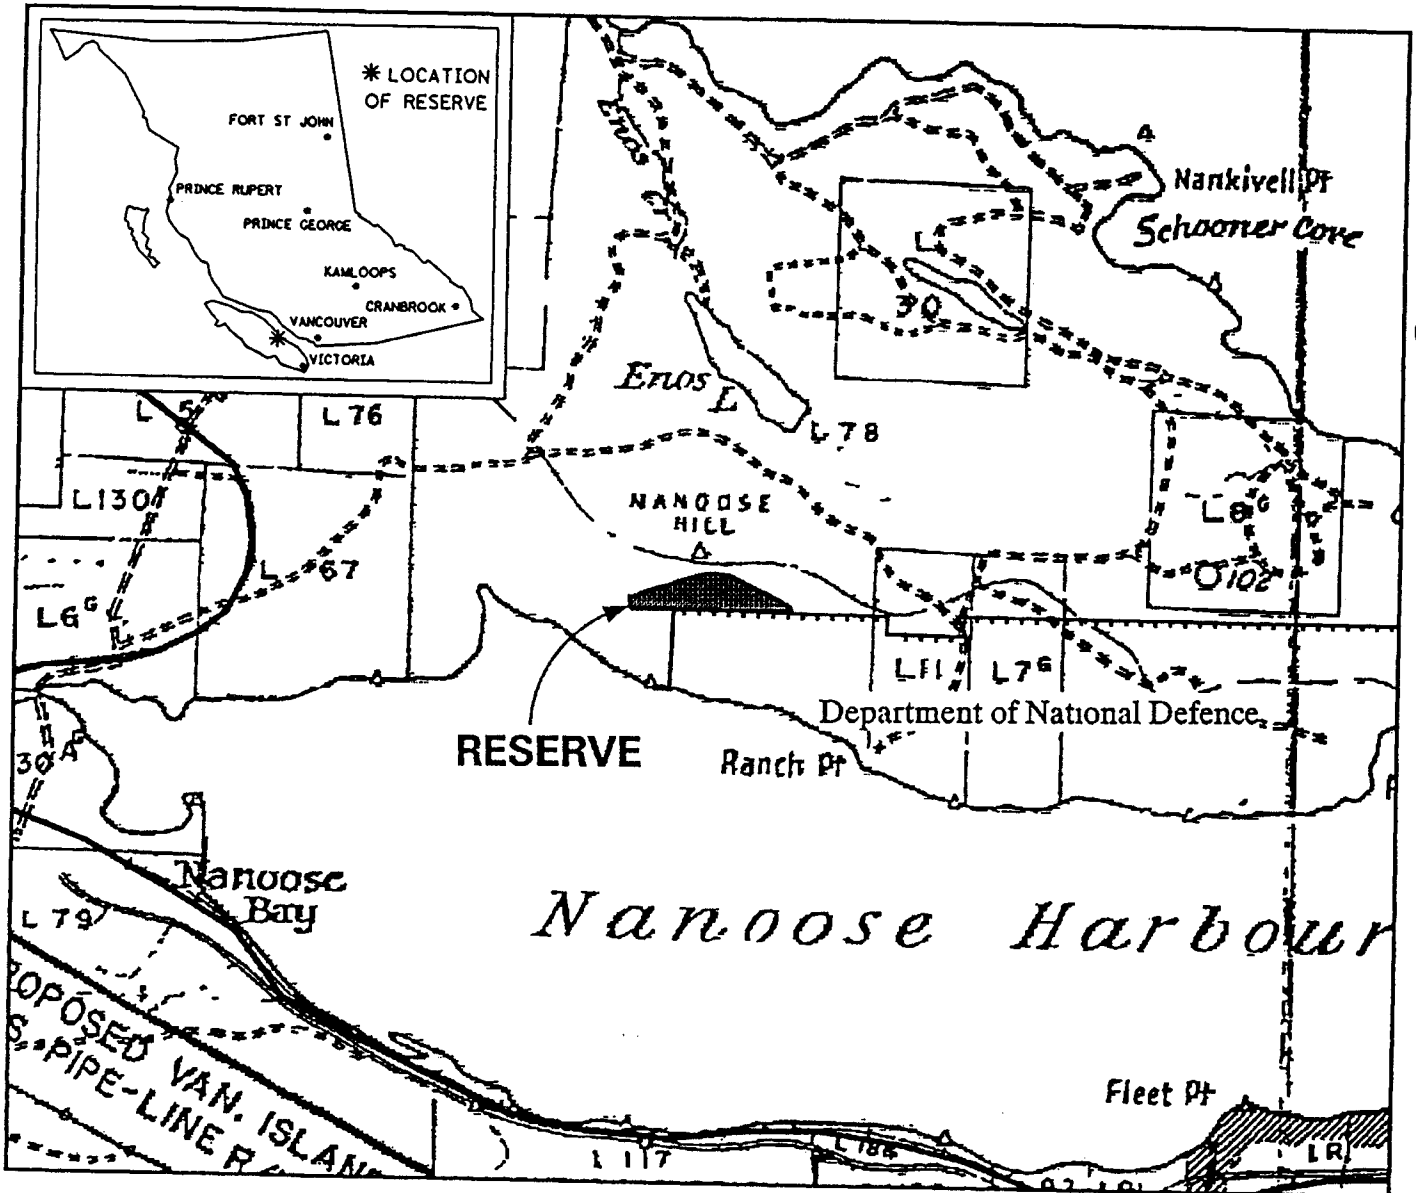

PROVINCE OF BRITISH COLUMBIA
MINISTRY OF ENERGY, MINES AND PETROLEUM RESOURCES
MINERAL TITLES BRANCH

NOTCH

This is a summary sketch of the area shown in black on Mineral Titles Reference Maps (File 12000 01)

LAND DISTRICT: NANOOSE	MINING DIVISION: NANAIMO	
MAPS: 092F08E	SCALE 1: 31680	SKETCH PREPARED BY: LCK