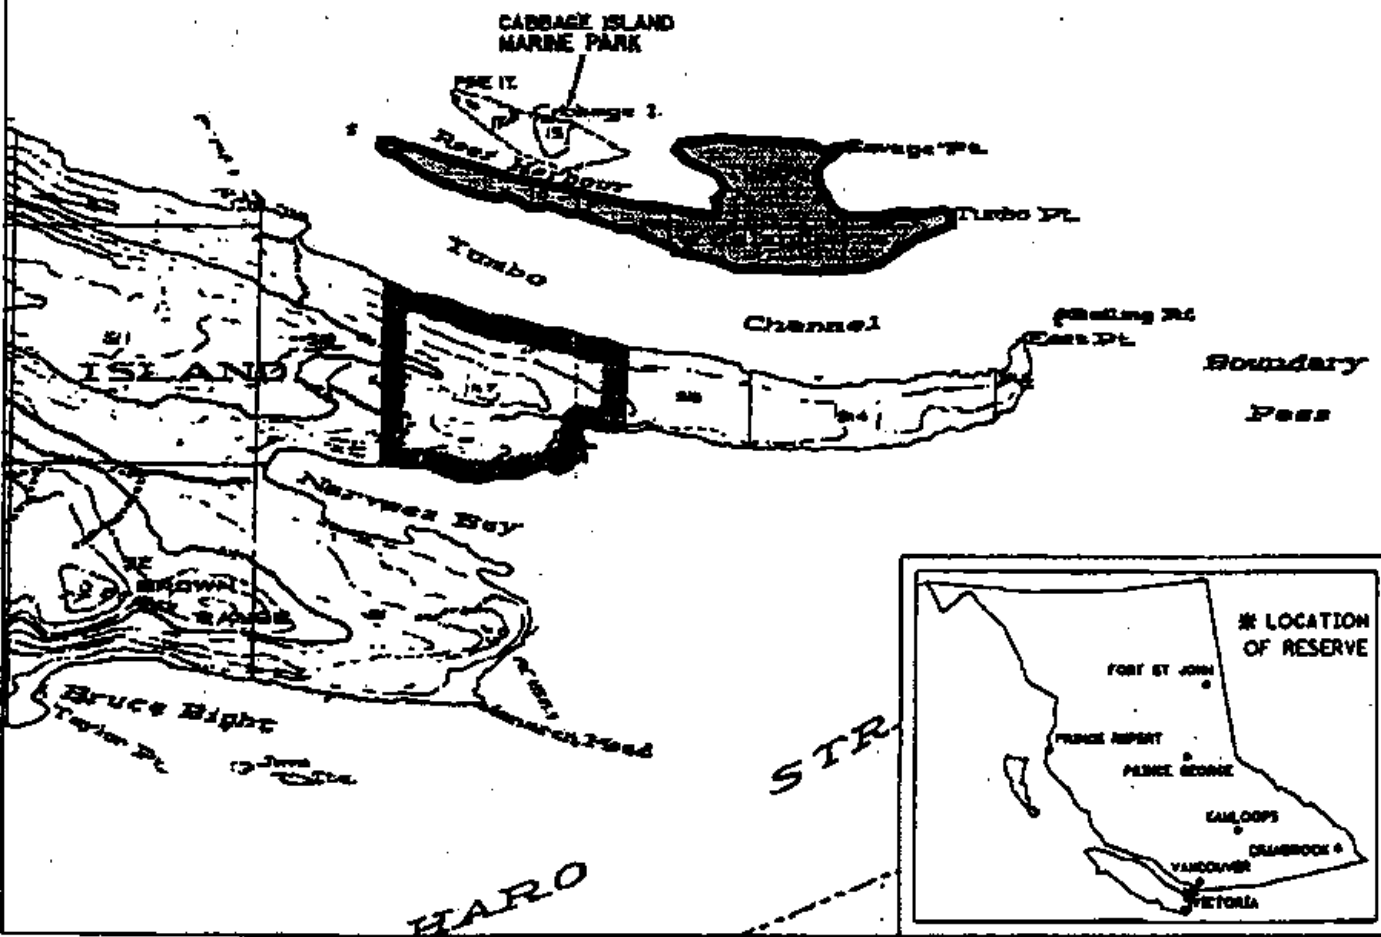

VICHAN

This is a summary sketch of the area shown in black on Mineral Titles Reference Maps (File 12000 01)

 BRITISH COLUMBIA Ministry of Employment and Investment Mineral Titles Branch	NAME: TUMBO ISLAND				
	MINING DIVISION: VICTORIA		SITE NO. 358278		
	LAND DISTRICT: COWICHAN LAKE		PREPARED BY: LCK		
	MAPS: 082B14E		SCALE 1:50 000		
		HECTARES: 125		FILE NUMBER: 14280 03 1029	