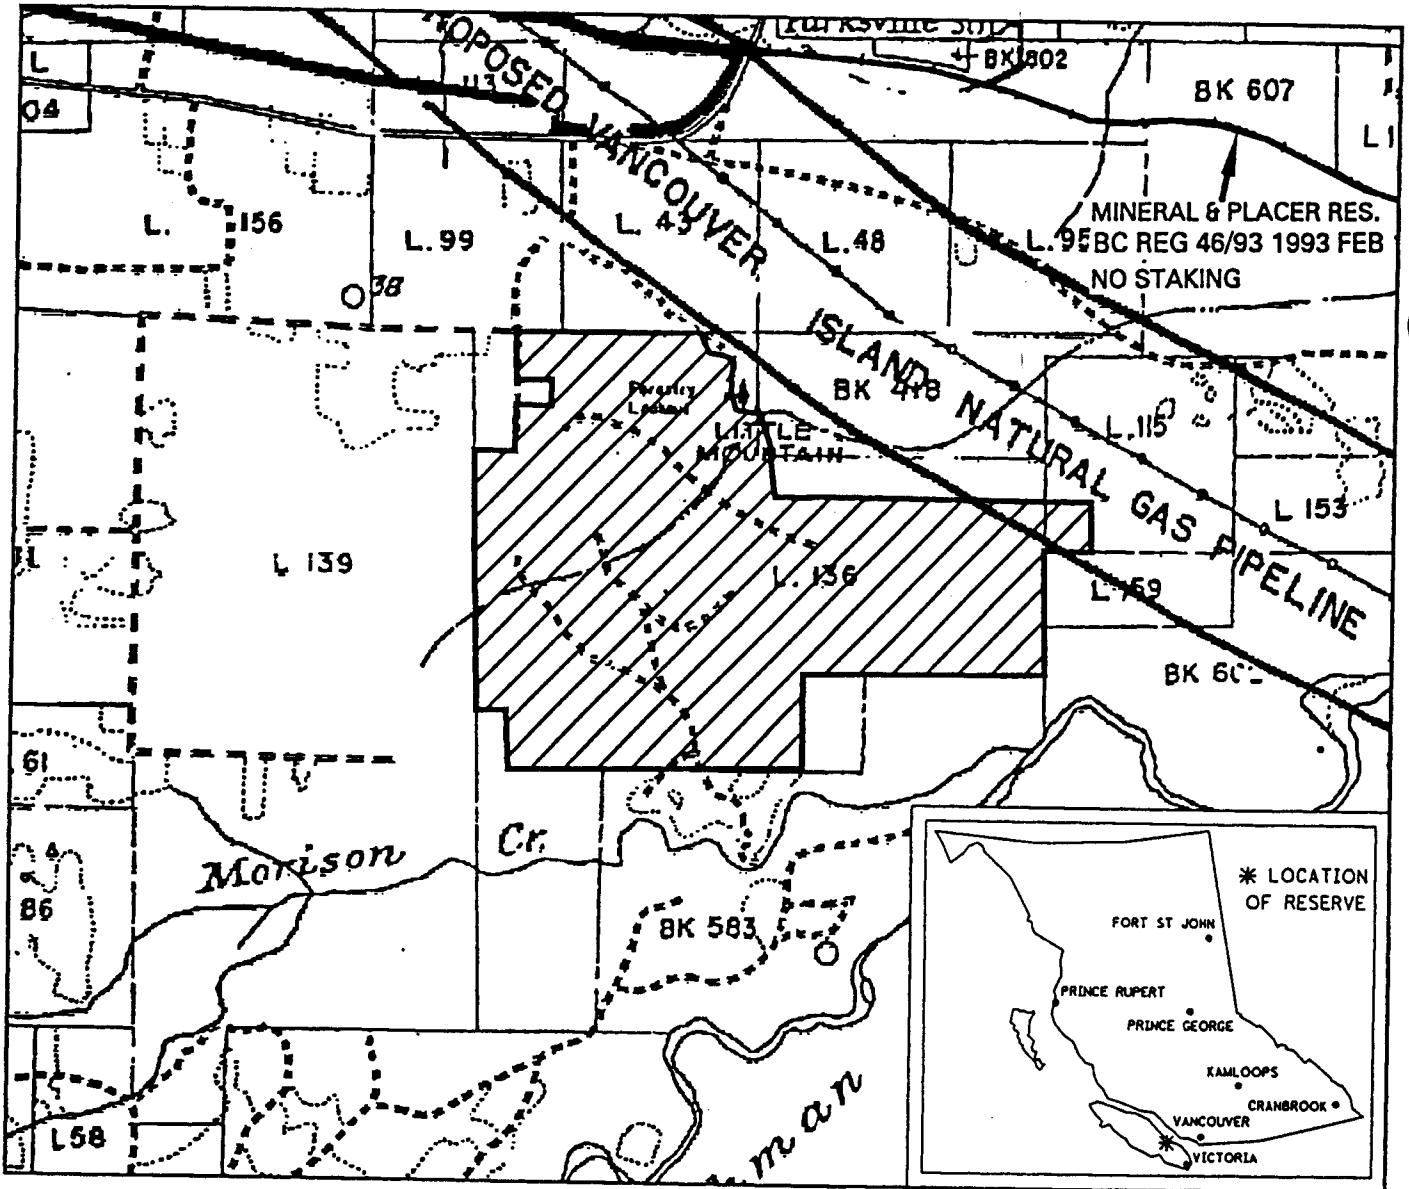

PROVINCE OF BRITISH COLUMBIA
MINISTRY OF ENERGY, MINES AND PETROLEUM RESOURCES
MINERAL TITLES BRANCH

LITTLE MOUNTAIN

This is a summary sketch of the area shown in black on Mineral Titles Reference Maps (File 12000 01)

LAND DISTRICT: NANOOSE	MINING DIVISION: NANAIMO	
MAPS: 092F08W	SCALE 1: 31680	SKETCH PREPARED BY: LCK