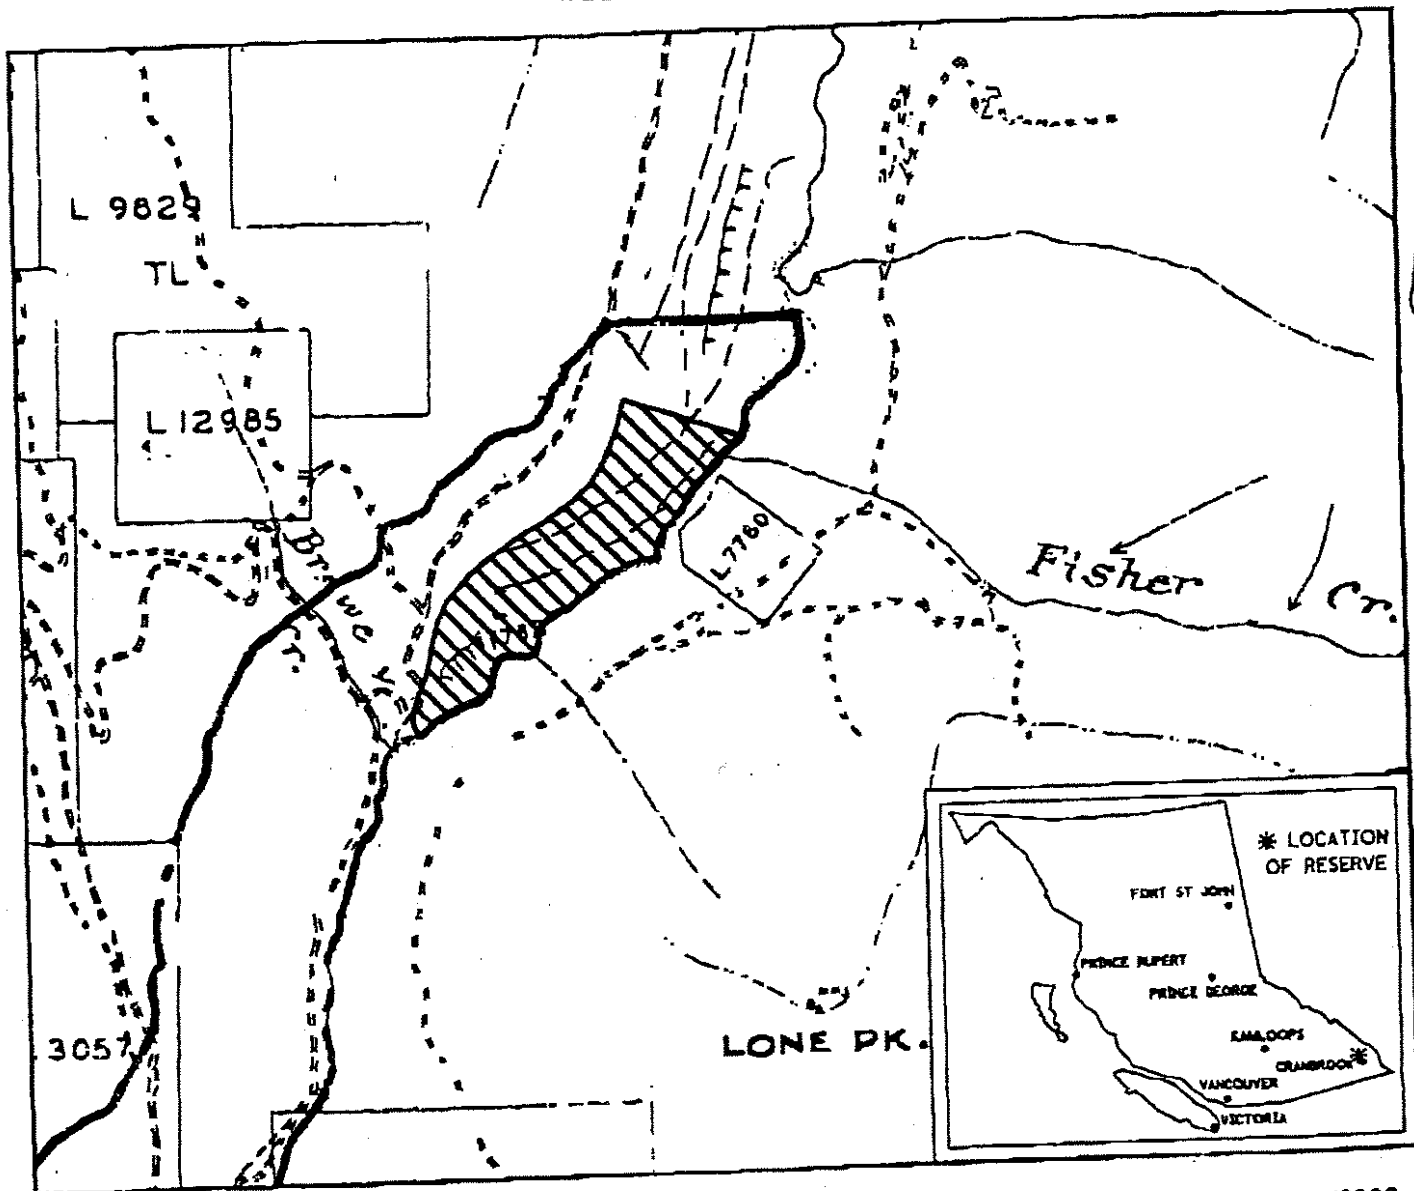

FILE NO. 14280 03 780

PROVINCE OF BRITISH COLUMBIA  
 MINISTRY OF EMPLOYMENT AND INVESTMENT  
 MINERAL TITLES BRANCH

WILDHORSE CREEK

This is a summary sketch of the area shown in black on Mineral Titles Reference Maps (File 12000 00)

LAND DISTRICT: KOOTENAY	MINING DIVISION: FORT STEELE	
MAPS: 082G12E	SCALE 1: 31680	SKETCH PREPARED BY: DGP