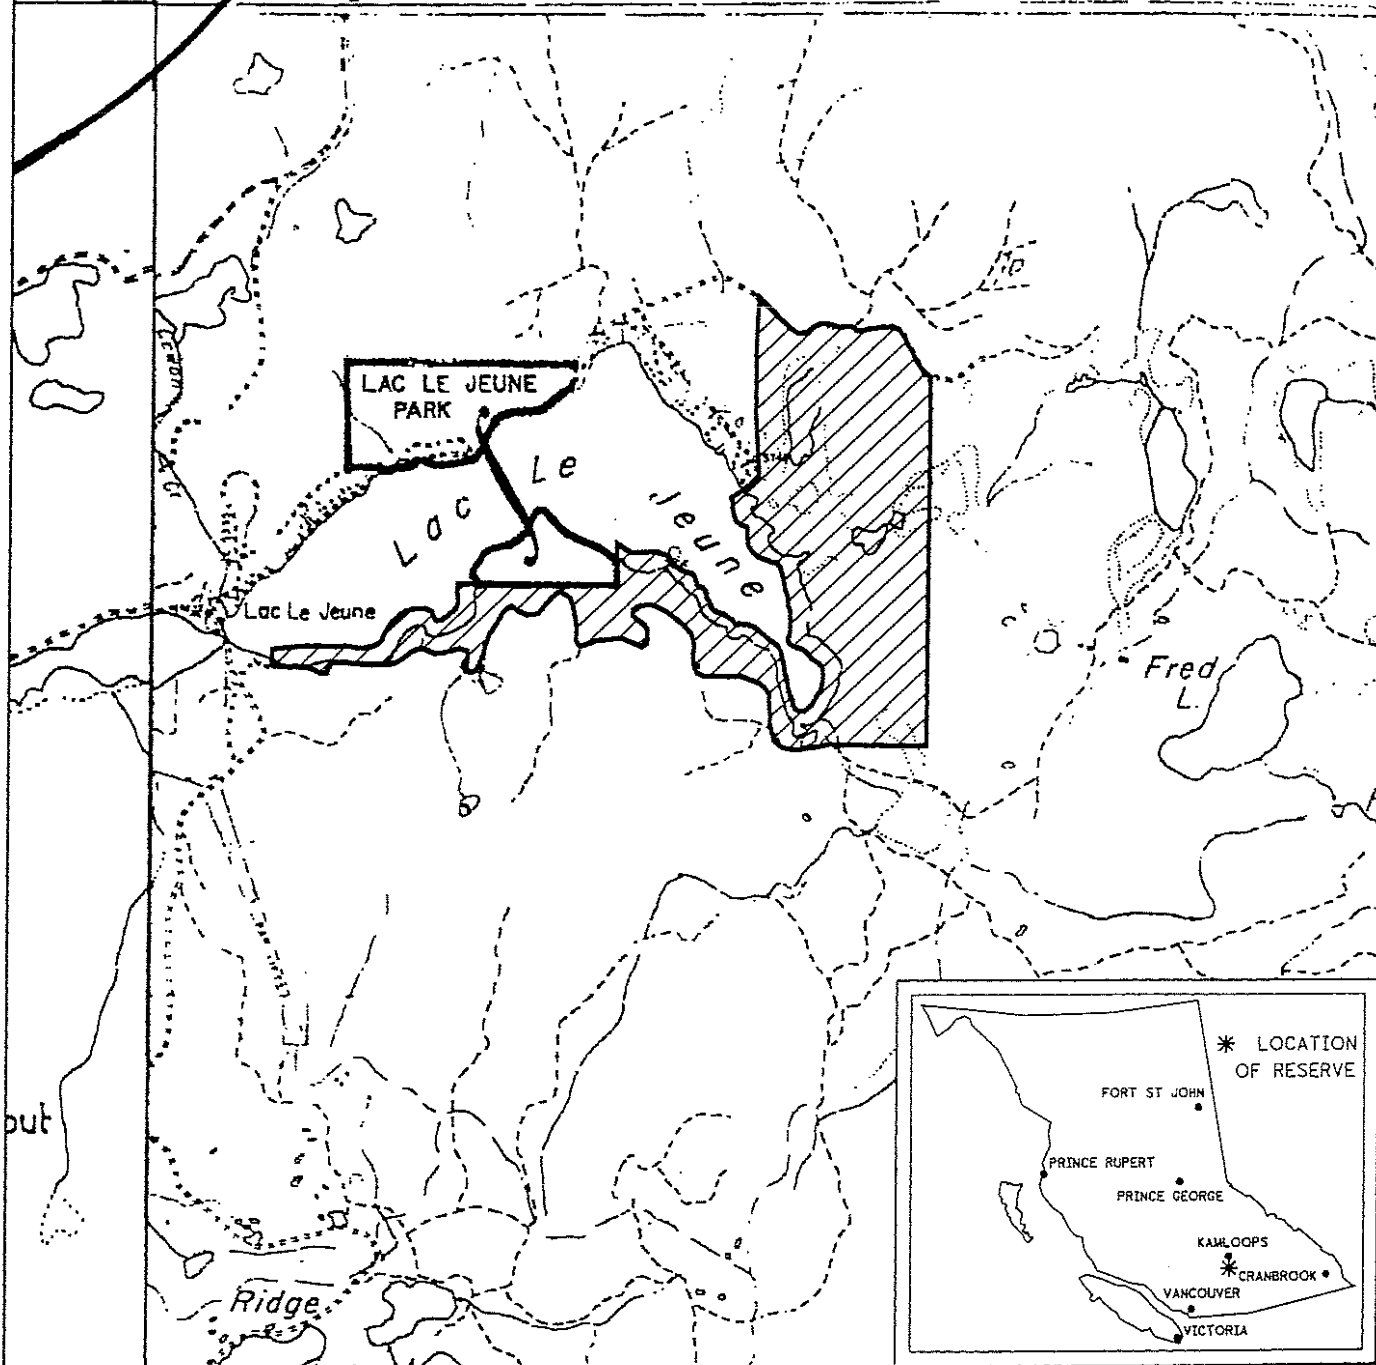

MINERAL & PLACER RESERVE
B.C. REG. 212/89, 89-07-28
NO STAKING

This is a summary sketch of the area shown in black on Mineral Titles Reference Maps (File 12000 01)

 Province of British Columbia Ministry of Employment and Investment Mineral Titles Branch	NAME: LAC LE JEUNE LAKESHORE	
	MINING DIVISION: KAMLOOPS	SITE NO. 344861
	LAND DISTRICT: KAMLOOPS DIVISION OF YALE	PREPARED BY: LCK
	MAPS: 092108W	SCALE 1 : 31 680
	HECTARES: 154	FILE NUMBER: 14280 03 974