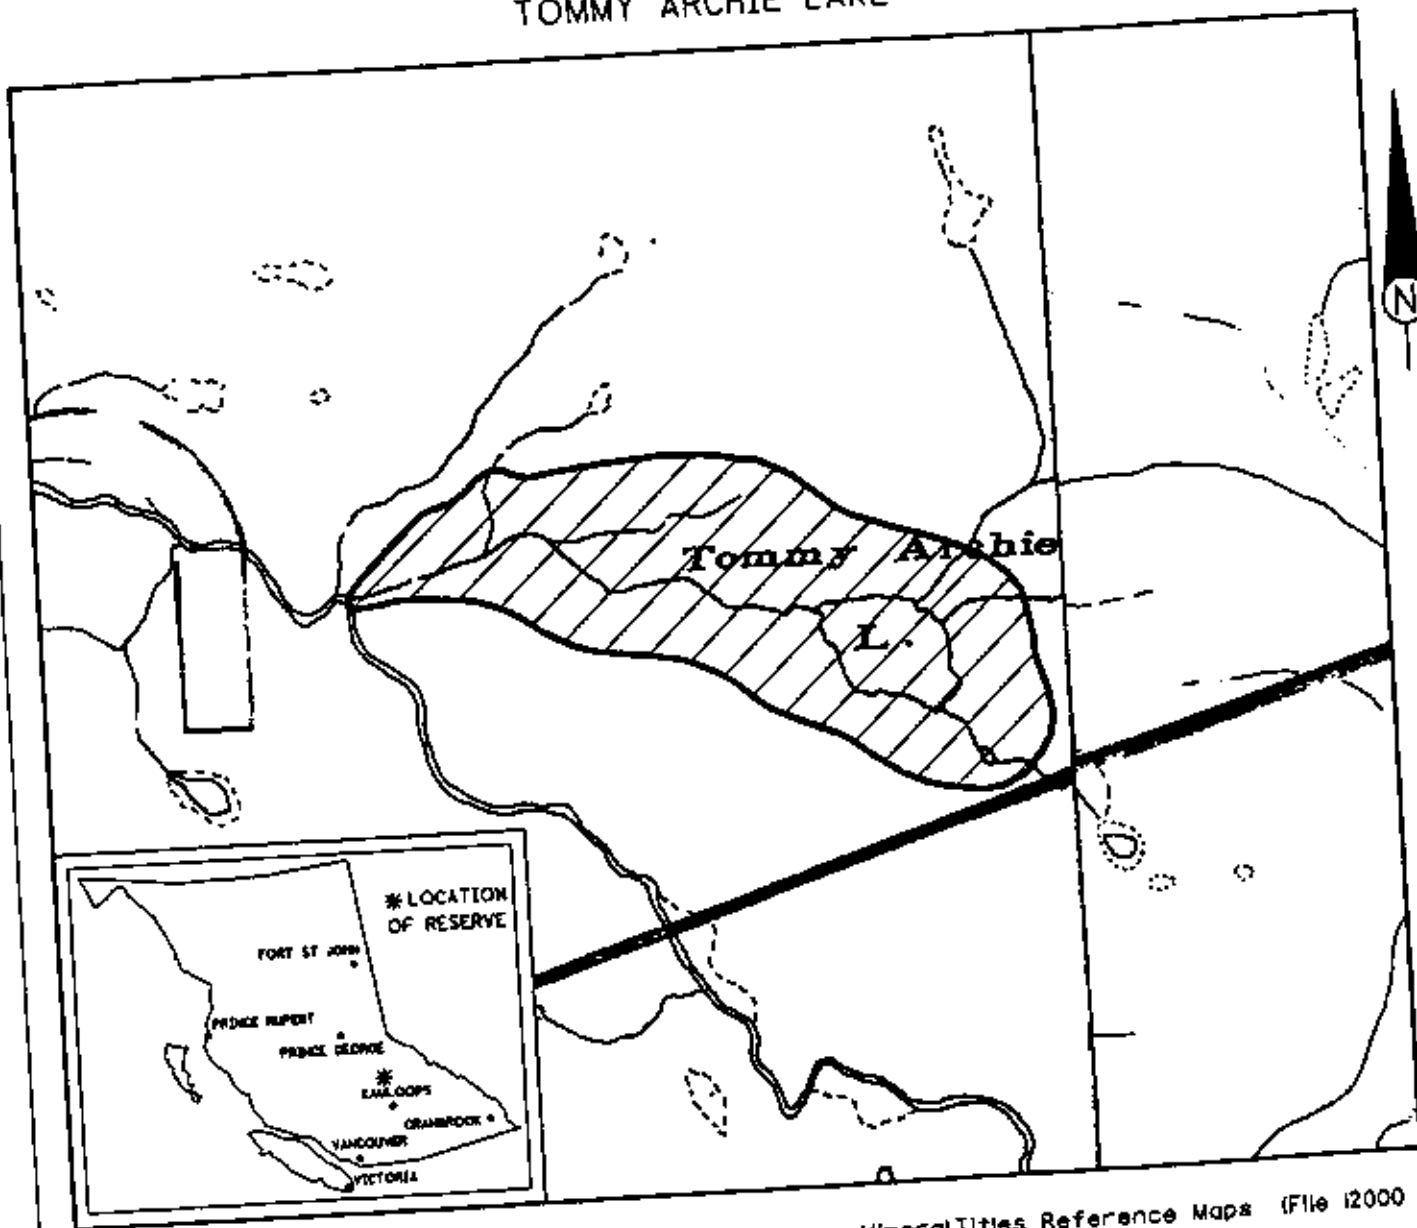

PROVINCE OF BRITISH COLUMBIA  
MINISTRY OF EMPLOYMENT AND INVESTMENT  
MINERAL TITLES BRANCH

TOMMY ARCHIE LAKE

This is a summary sketch of the area shown in black on Mineral Titles Reference Maps (File 12000 01)

LAND DISTRICT: KAMLOOPS DIVISION OF YALE DISTRICT	MINING DIVISION: KAMLOOPS	
MAPS: 092P15E	SCALE 1: 31680	SKETCH PREPARED BY: LCK