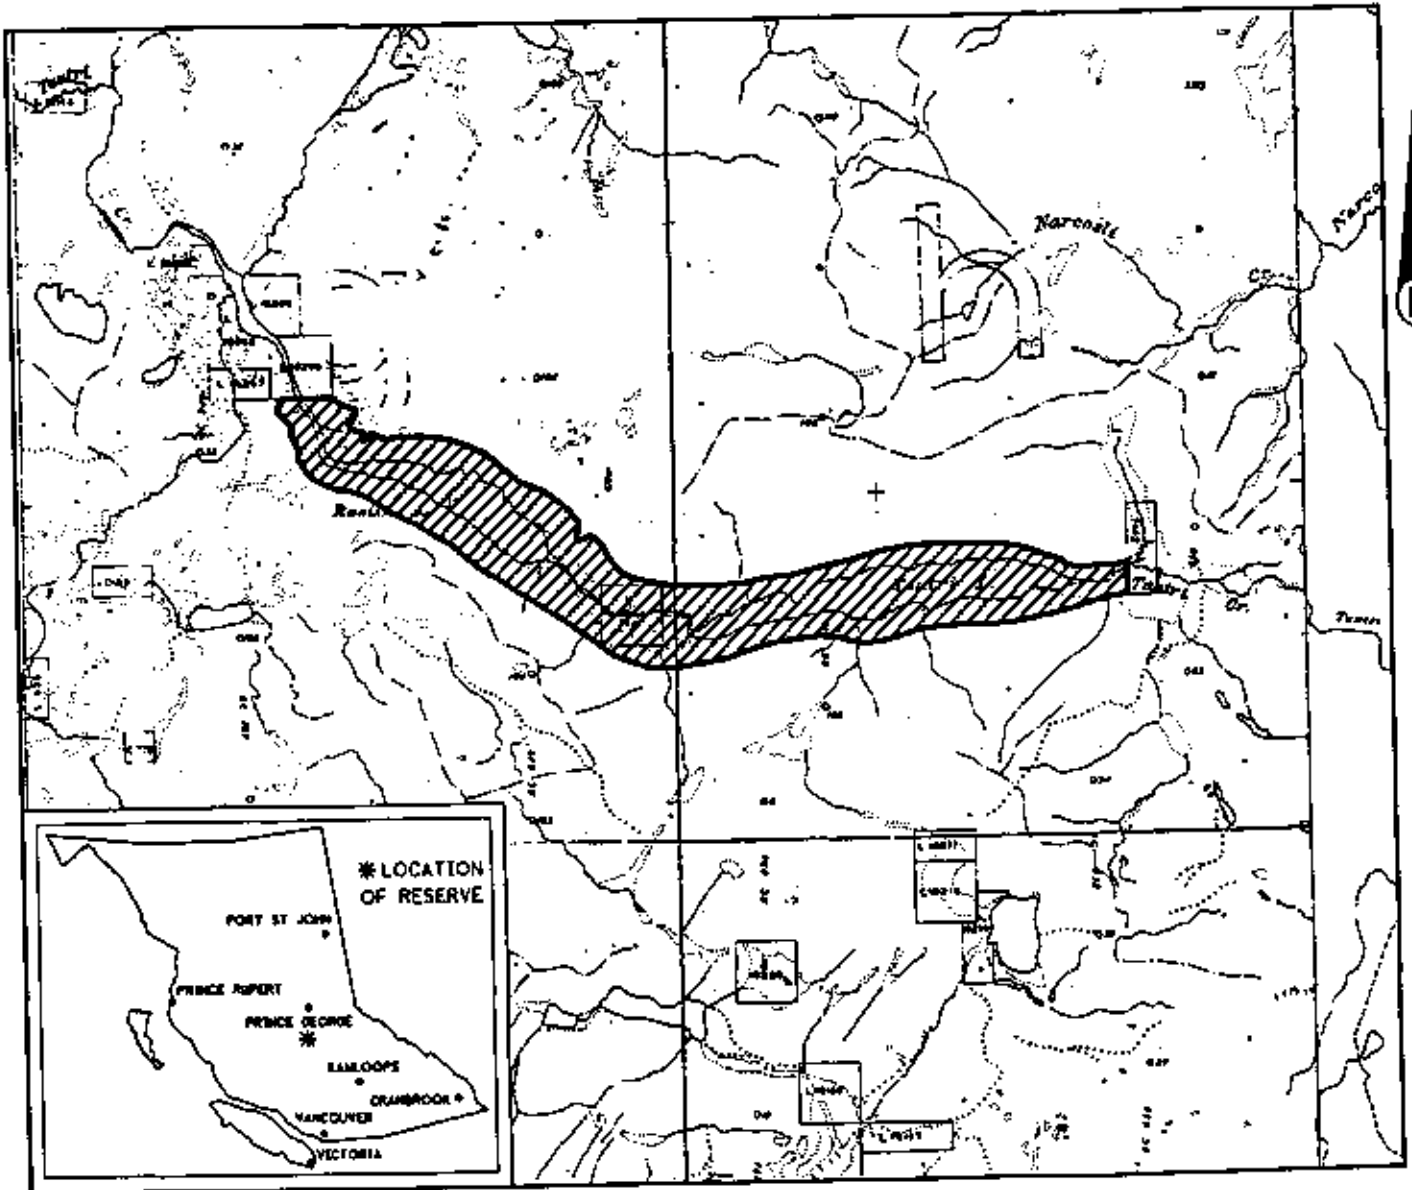

PROVINCE OF BRITISH COLUMBIA
 MINISTRY OF EMPLOYMENT AND INVESTMENT
 MINERAL TITLES BRANCH

ROSITA - TAUTRI

This is a summary sketch of the area shown in black on Mineral Titles Reference Maps (File 12000 01)

LAND DISTRICT: CARIBOO

MINING DIVISION: CARIBOO

MAPS: 093B06E

SCALE 1:100 000

SKETCH PREPARED BY: LCK