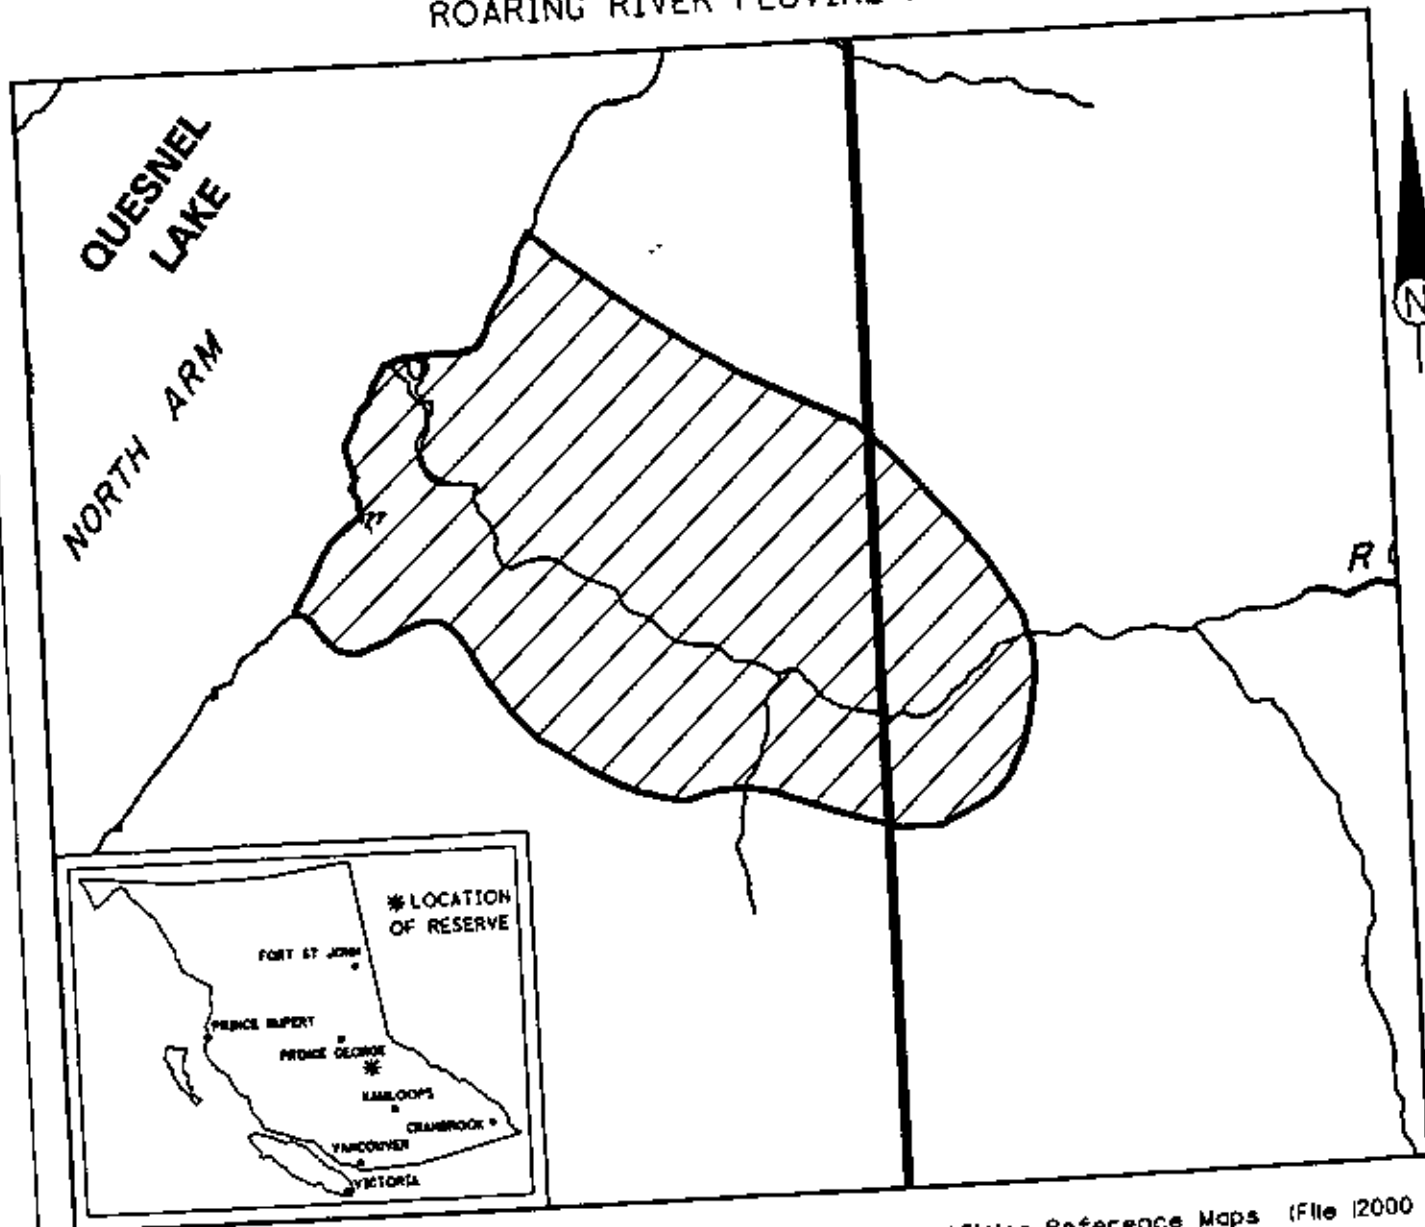

PROVINCE OF BRITISH COLUMBIA
 MINISTRY OF EMPLOYMENT AND INVESTMENT
 MINERAL TITLES BRANCH

ROARING RIVER FLUVIAL FAN

This is a summary sketch of the area shown in black on Mineral Titles Reference Maps (File 12000 01)

LAND DISTRICT: CARIBOO

MINING DIVISION: CARIBOO

MAPS: 093A10W

SCALE 1: 31680

SKETCH PREPARED BY: LCK