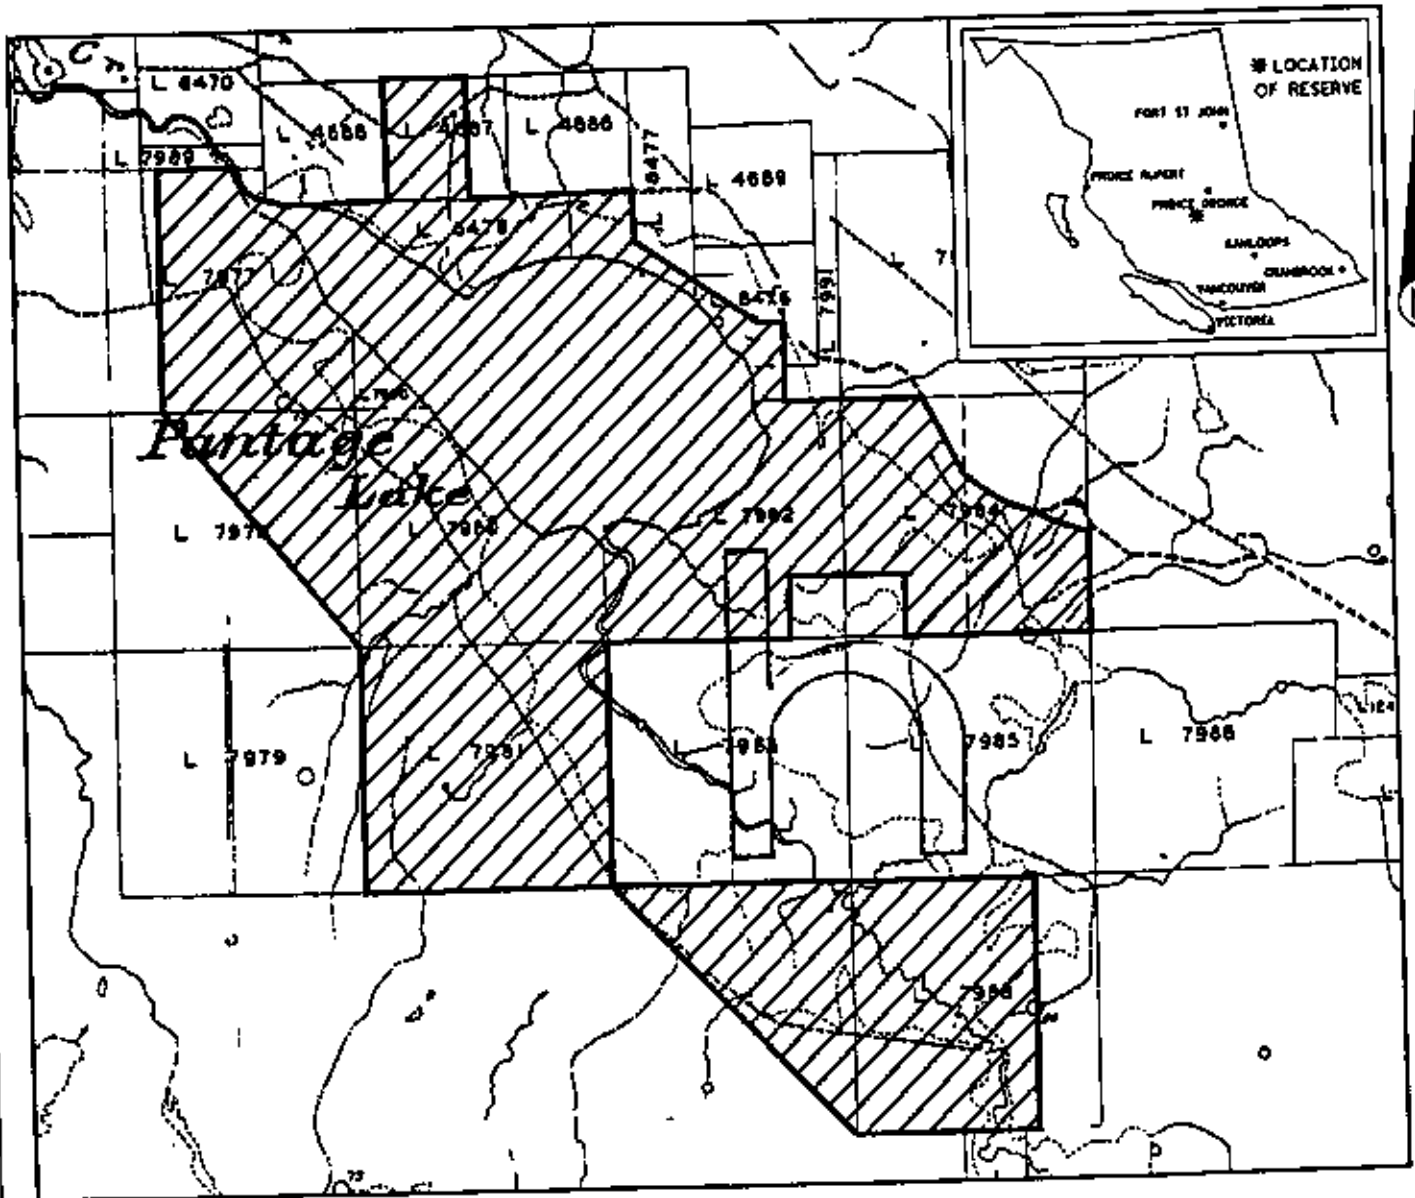

PROVINCE OF BRITISH COLUMBIA  
 MINISTRY OF EMPLOYMENT AND INVESTMENT  
 MINERAL TITLES BRANCH

PANTAGE LAKE

This is a summary sketch of the area shown in black on Mineral Titles Reference Maps (File 12000 01)

LAND DISTRICT: CARIBOO	MINING DIVISION: CARIBOO	
MAPS: 093G03E	SCALE 1: 50 000	SKETCH PREPARED BY: LCK