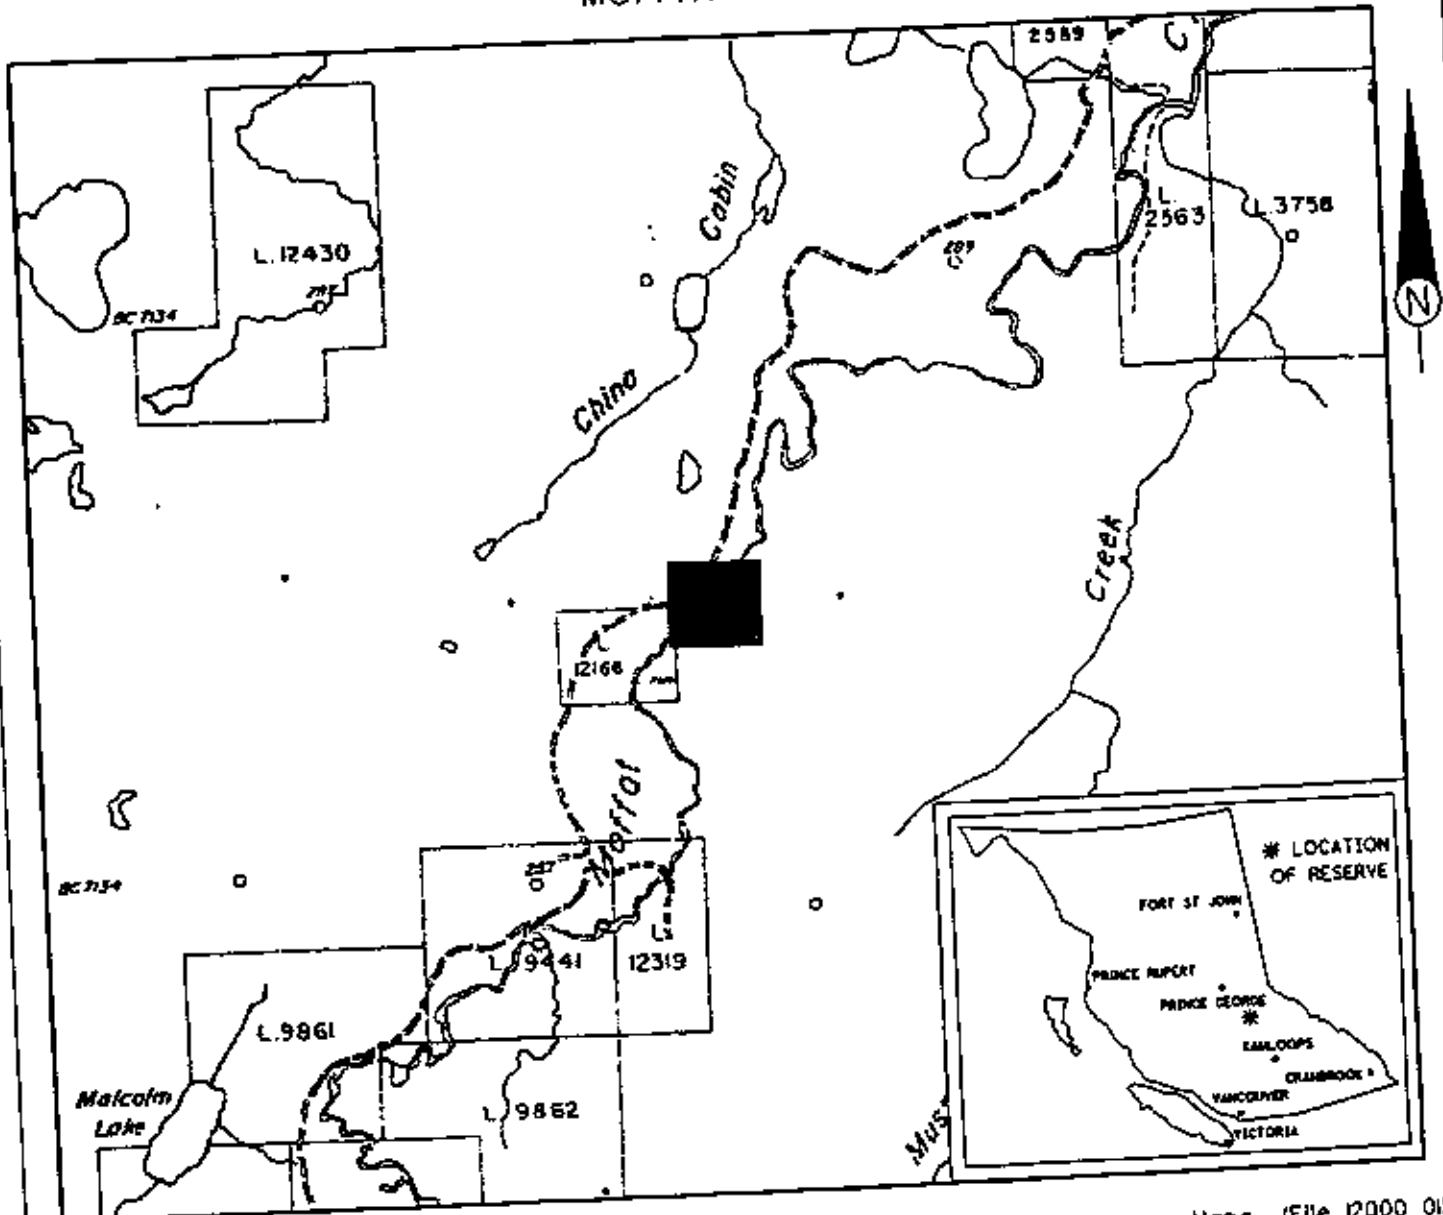

PROVINCE OF BRITISH COLUMBIA
 MINISTRY OF EMPLOYMENT AND INVESTMENT
 MINERAL TITLES BRANCH

MOFFAT FALLS

This is a summary sketch of the area shown in black on Mineral Titles Reference Maps (File 12000 01)

LAND DISTRICT: CARIBOO	MINING DIVISION: CARIBOO	
MAPS: 093A06W	SCALE 1: 31680	SKETCH PREPARED BY: LCK