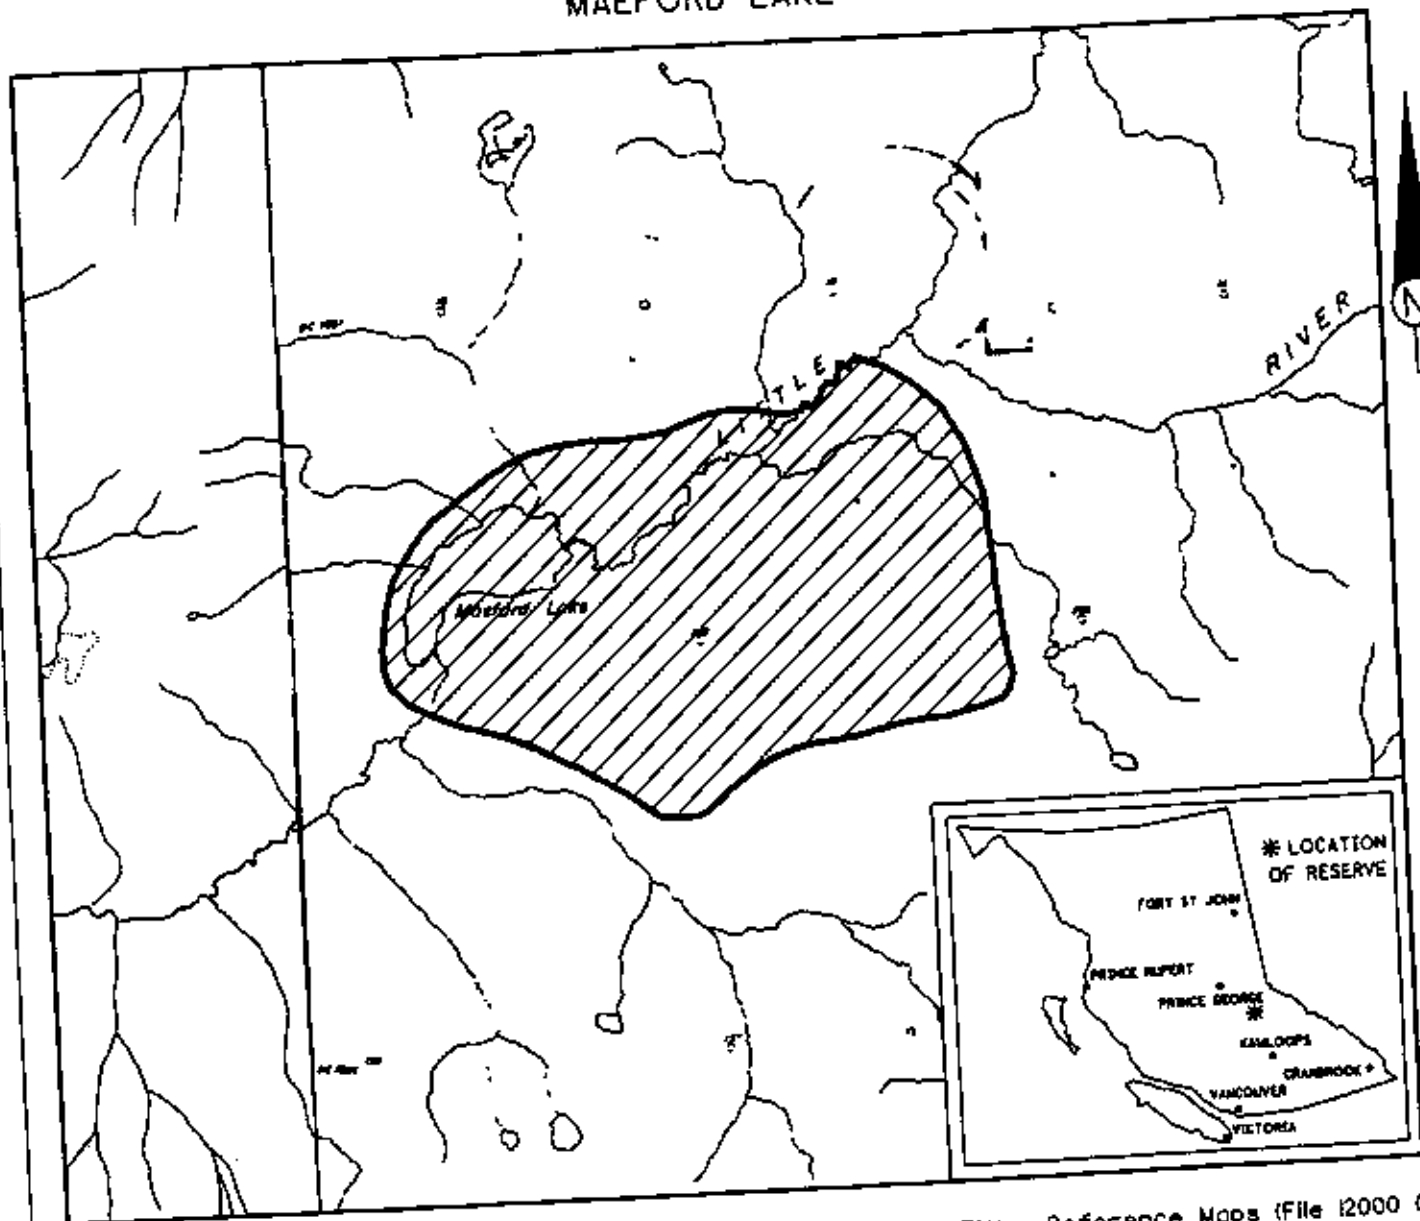

PROVINCE OF BRITISH COLUMBIA
 MINISTRY OF EMPLOYMENT AND INVESTMENT
 MINERAL TITLES BRANCH

MAEFORD LAKE

This is a summary sketch of the area shown in black on Mineral Titles Reference Maps (File 12000 01)

LAND DISTRICT: CARIBOO	MINING DIVISION: CARIBOO	
MAPS: 093A15W	SCALE 1: 50 000	SKETCH PREPARED BY: LCK