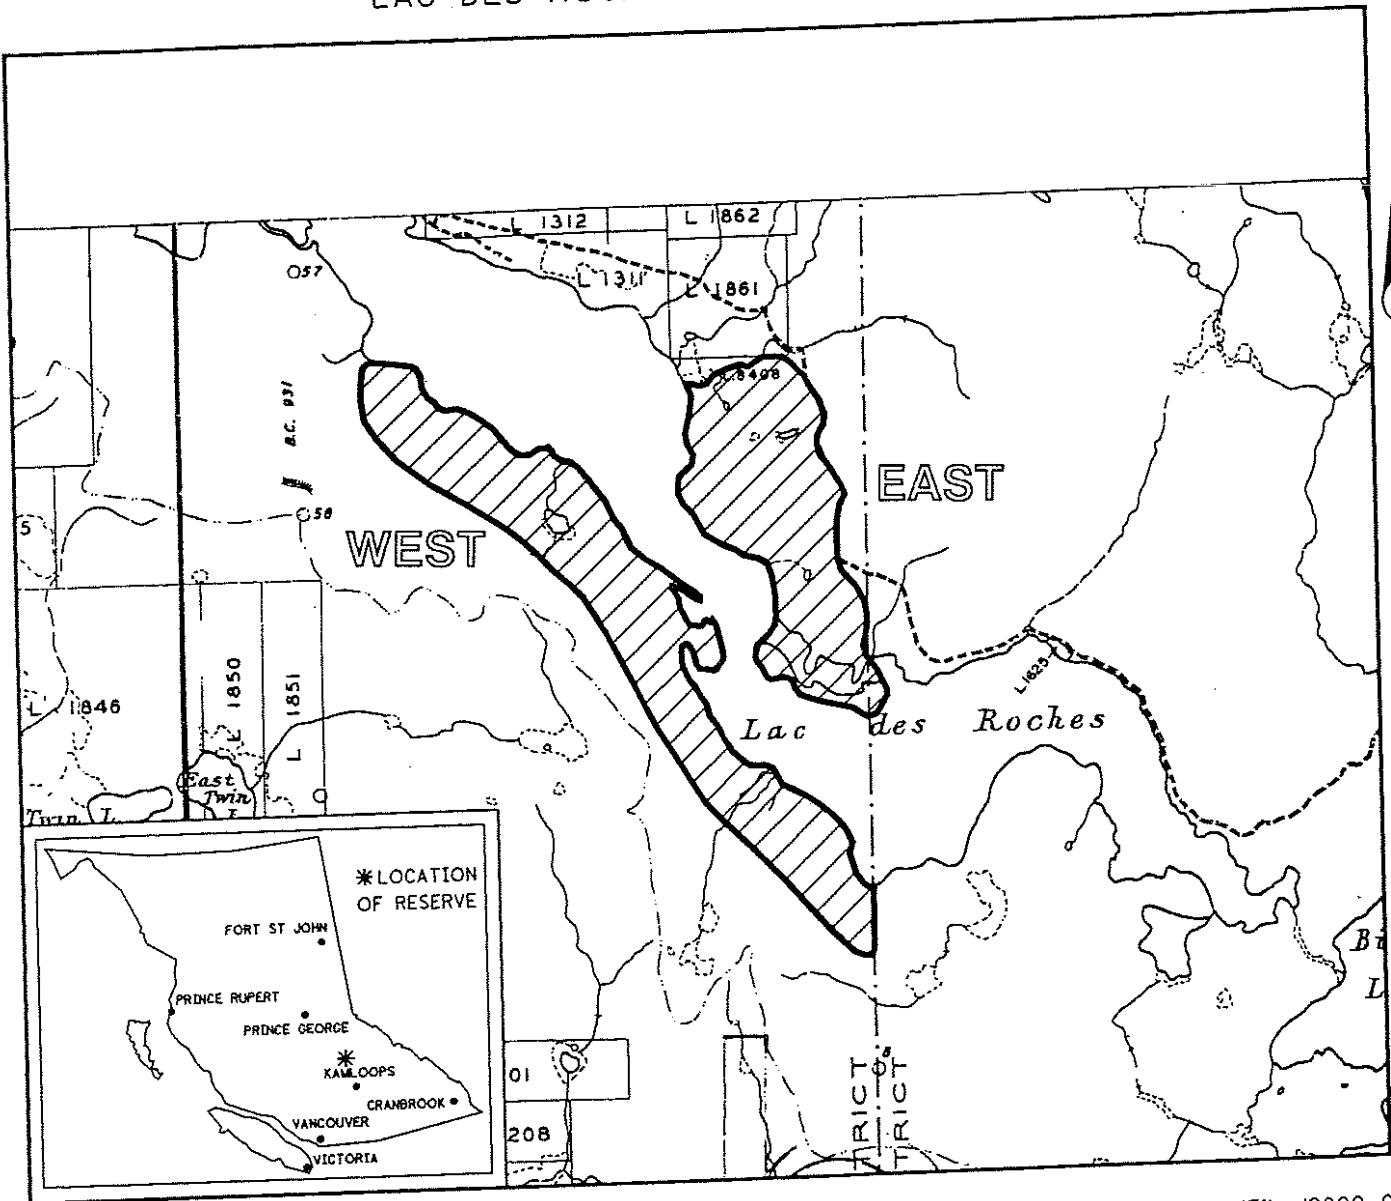

PROVINCE OF BRITISH COLUMBIA  
 MINISTRY OF EMPLOYMENT AND INVESTMENT  
 MINERAL TITLES BRANCH

LAC DES ROCHES - EAST AND WEST

This is a summary sketch of the area shown in black on Mineral Titles Reference Maps (File 12000 01)

LAND DISTRICT: LILLOOET, KAMLOOPS	MINING DIVISION: CLINTON, KAMLOOPS	
MAPS: 092P07E	SCALE 1: 50 000	SKETCH PREPARED BY: LCK