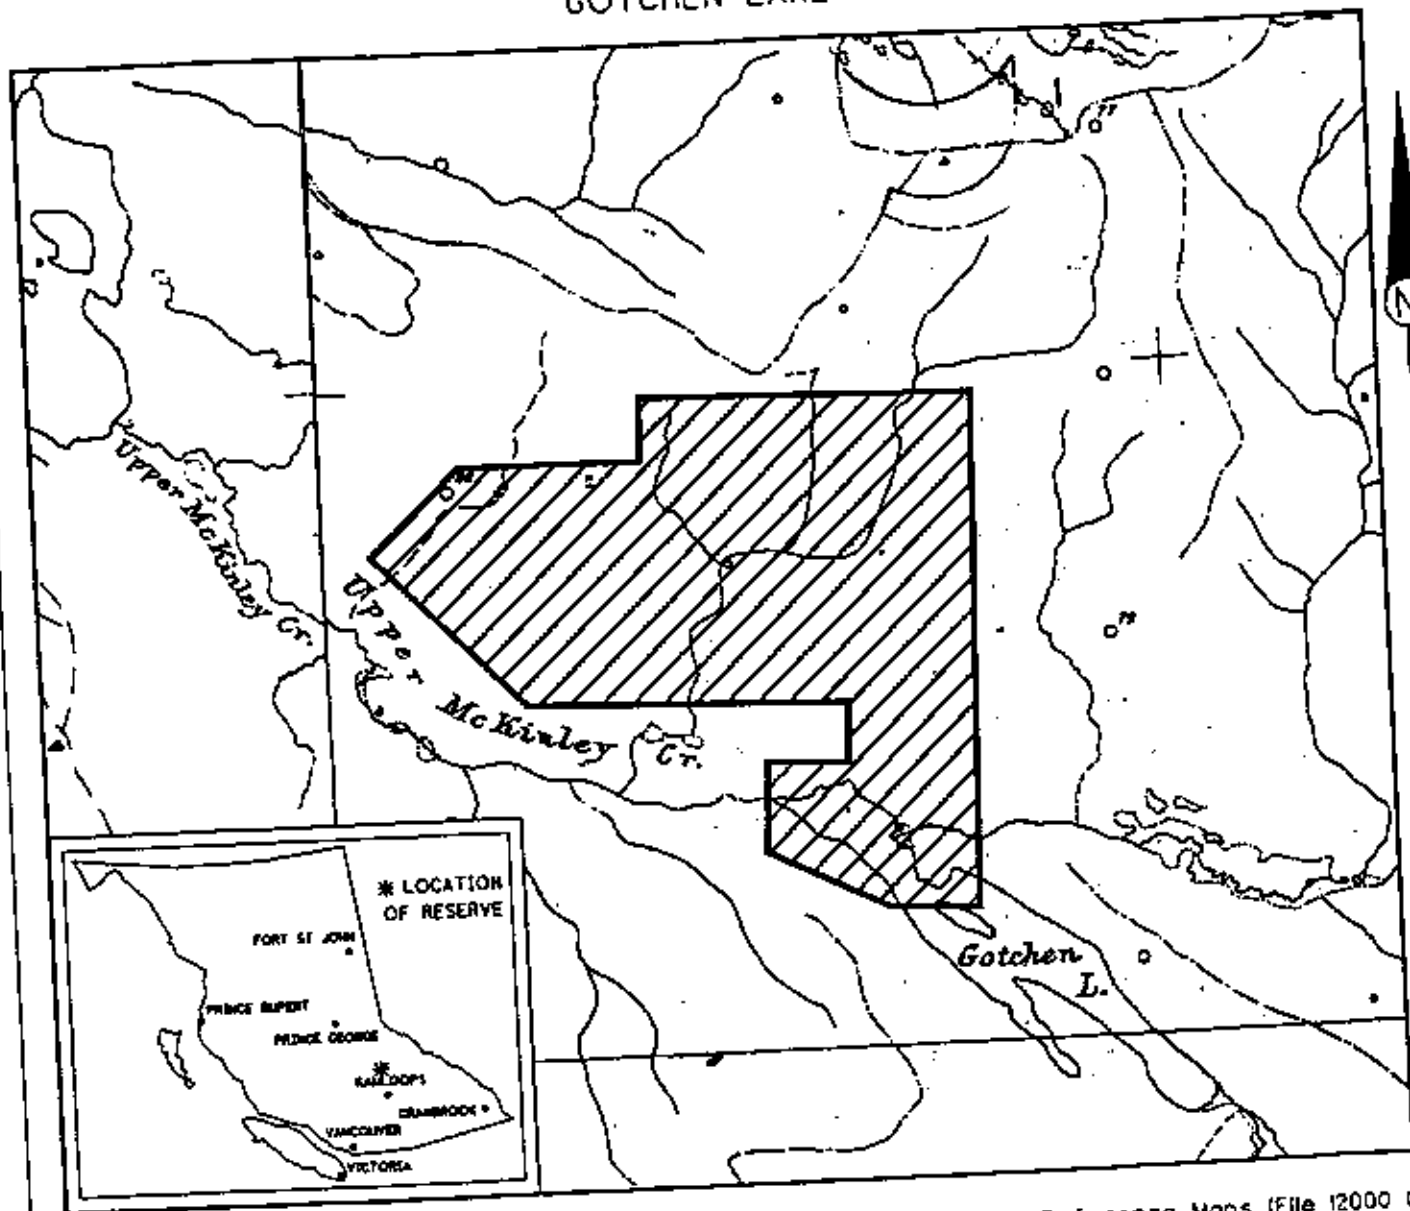

PROVINCE OF BRITISH COLUMBIA  
 MINISTRY OF EMPLOYMENT AND INVESTMENT  
 MINERAL TITLES BRANCH

GOTCHEN LAKE

This is a summary sketch of the area shown in black on Mineral Titles Reference Maps (File 12000 01)

LAND DISTRICT: CARIBOO	MINING DIVISION: CARIBOO	
MAPS: 093A02E	SCALE 1: 50 000	SKETCH PREPARED BY: LCK