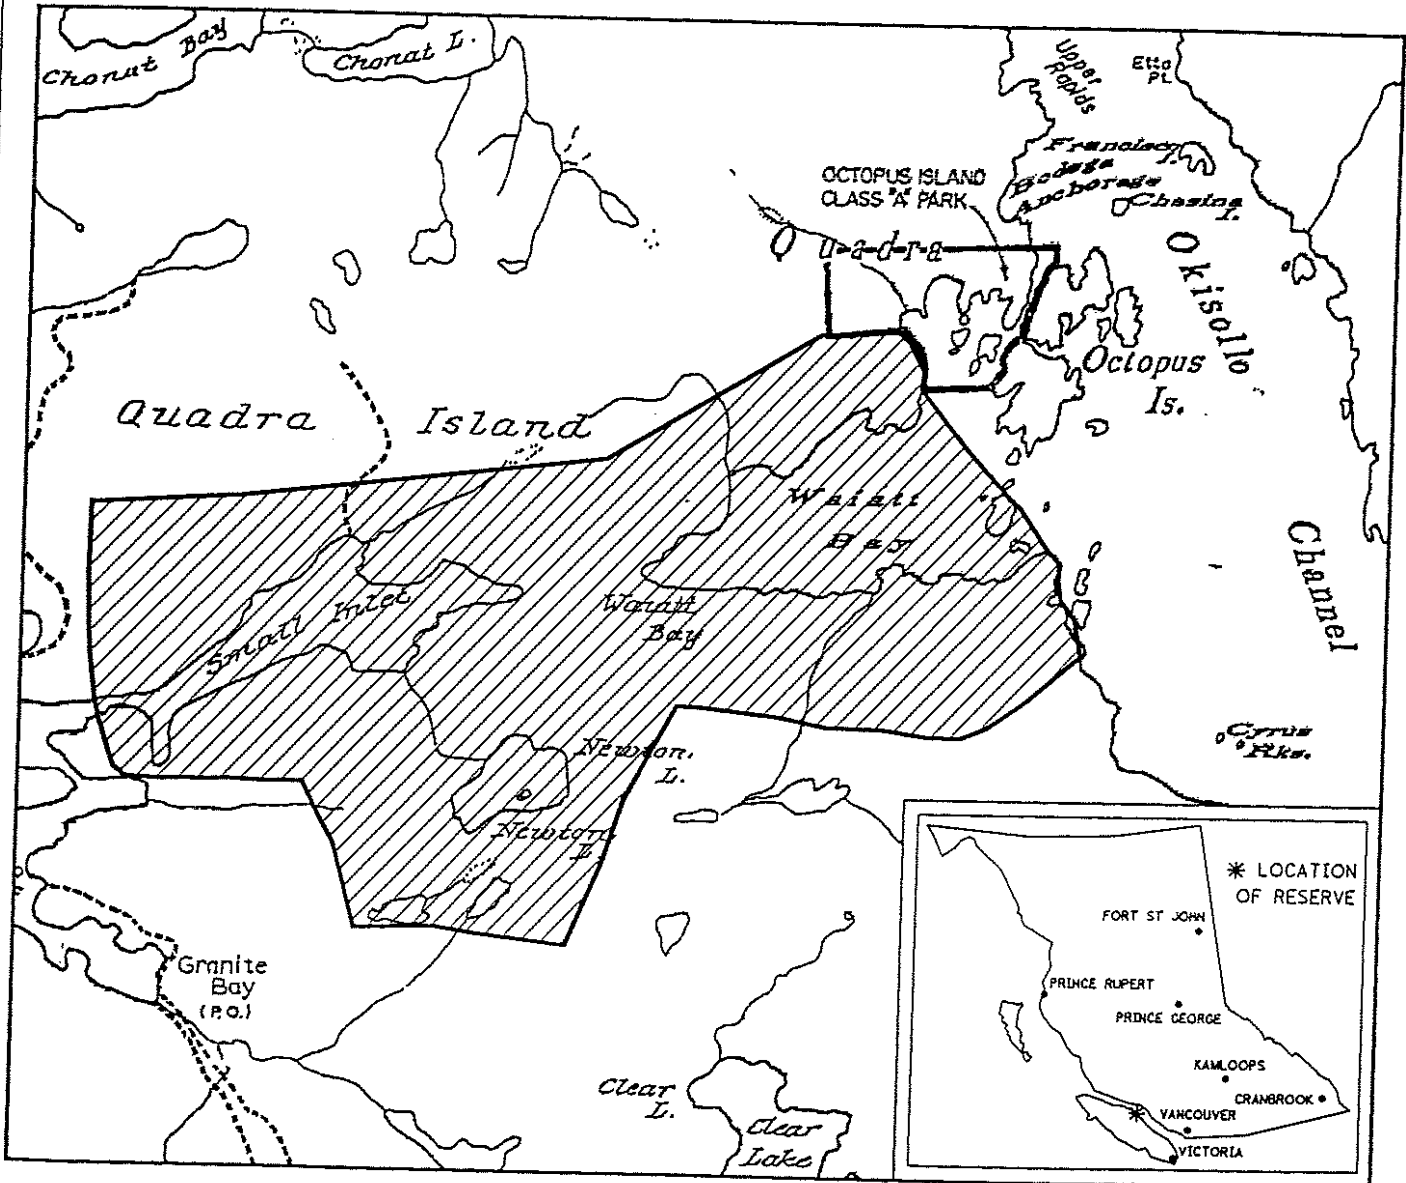

FILE NO. 14280 03 953

PROVINCE OF BRITISH COLUMBIA
MINISTRY OF ENERGY, MINES AND PETROLEUM RESOURCES
MINERAL TITLES BRANCH

WAIATT BAY / SMALL INLET

This is a summary sketch of the area shown in black on Mineral Titles Reference Maps (File 12000 01)

LAND DISTRICT: SAYWARD		MINING DIVISION: NANAIMO	
MAPS: 092K03W, 06E, 06W		SCALE 1: 50 000	SKETCH PREPARED BY: DGP