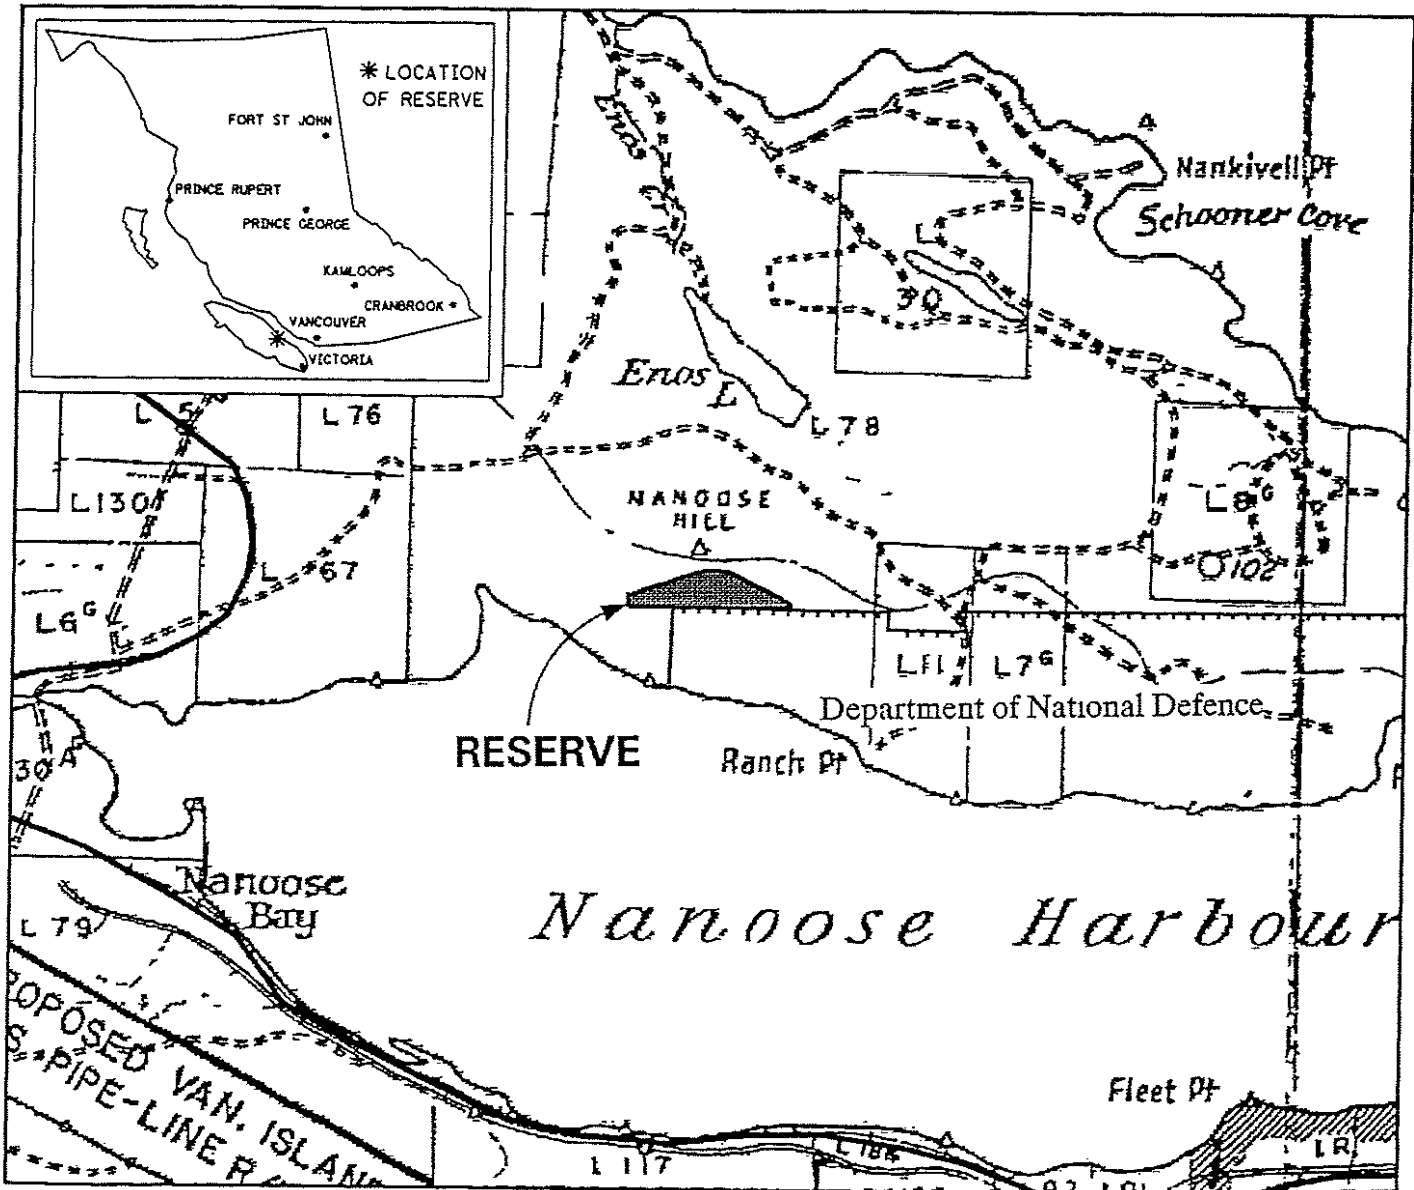

PROVINCE OF BRITISH COLUMBIA  
MINISTRY OF ENERGY, MINES AND PETROLEUM RESOURCES  
MINERAL TITLES BRANCH

NOTCH

This is a summary sketch of the area shown in black on Mineral Titles Reference Maps (File 12000 01)

LAND DISTRICT: NANOOSE	MINING DIVISION: NANAIMO	
MAPS: 092F08E	SCALE 1: 31680	SKETCH PREPARED BY: LCK