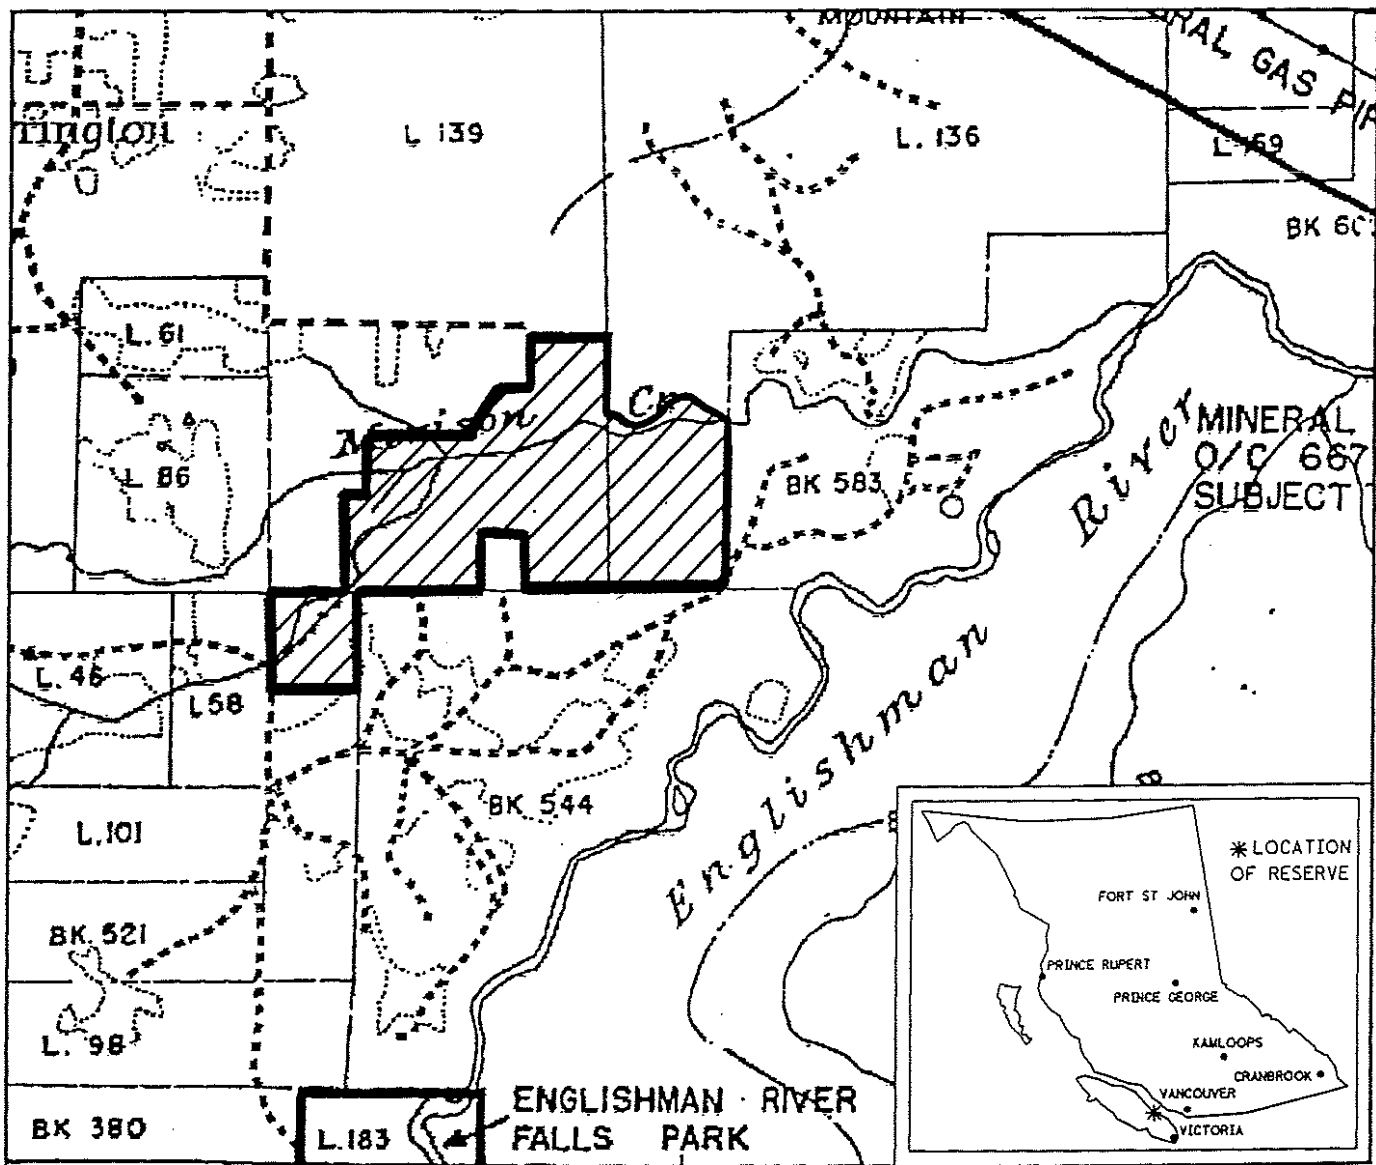

PROVINCE OF BRITISH COLUMBIA
MINISTRY OF ENERGY, MINES AND PETROLEUM RESOURCES
MINERAL TITLES BRANCH

MORISON CREEK

This is a summary sketch of the area shown in black on Mineral Titles Reference Maps (File 12000 01)

LAND DISTRICT: NANOOSE	MINING DIVISION: NANAIMO	
MAPS: 092F08W	SCALE 1: 31680	SKETCH PREPARED BY: DMA