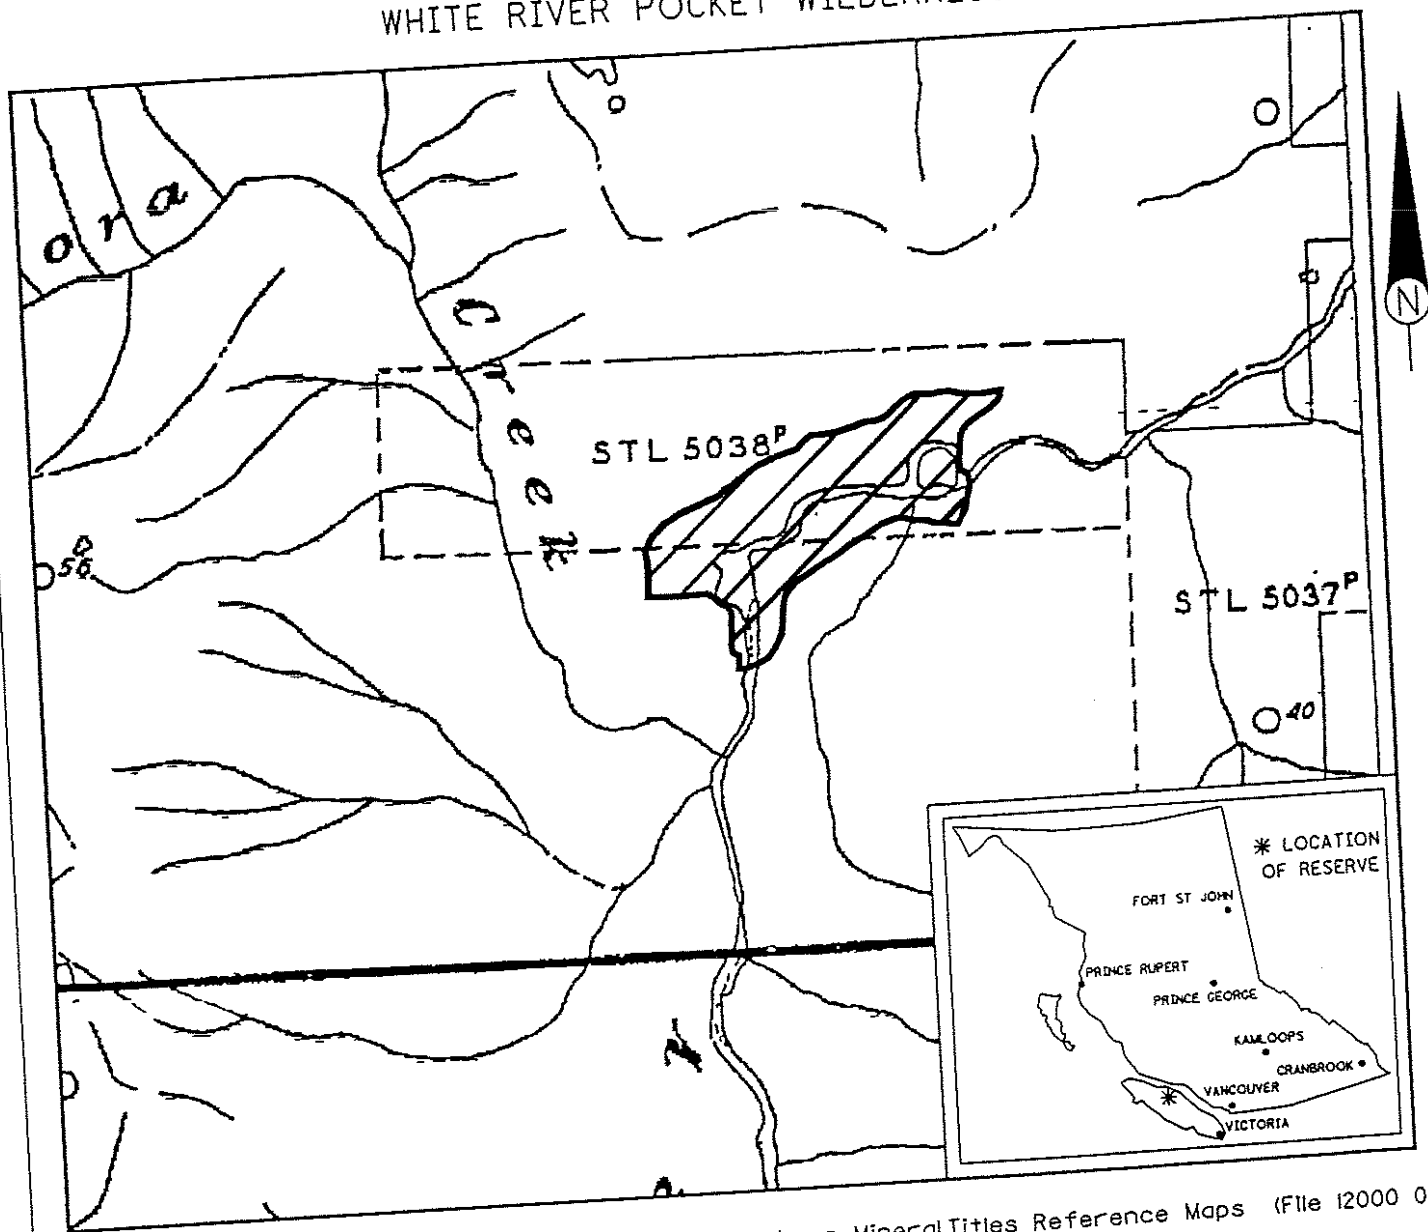

PROVINCE OF BRITISH COLUMBIA
MINISTRY OF ENERGY, MINES AND PETROLEUM RESOURCES
MINERAL TITLES BRANCH

WHITE RIVER POCKET WILDERNESS

This is a summary sketch of the area shown in black on Mineral Titles Reference Maps (File 12000 01)

LAND DISTRICT: RUPERT	MINING DIVISION: NANAIMO	
MAPS: 092LOIE	SCALE 1: 31680	SKETCH PREPARED BY: LCK