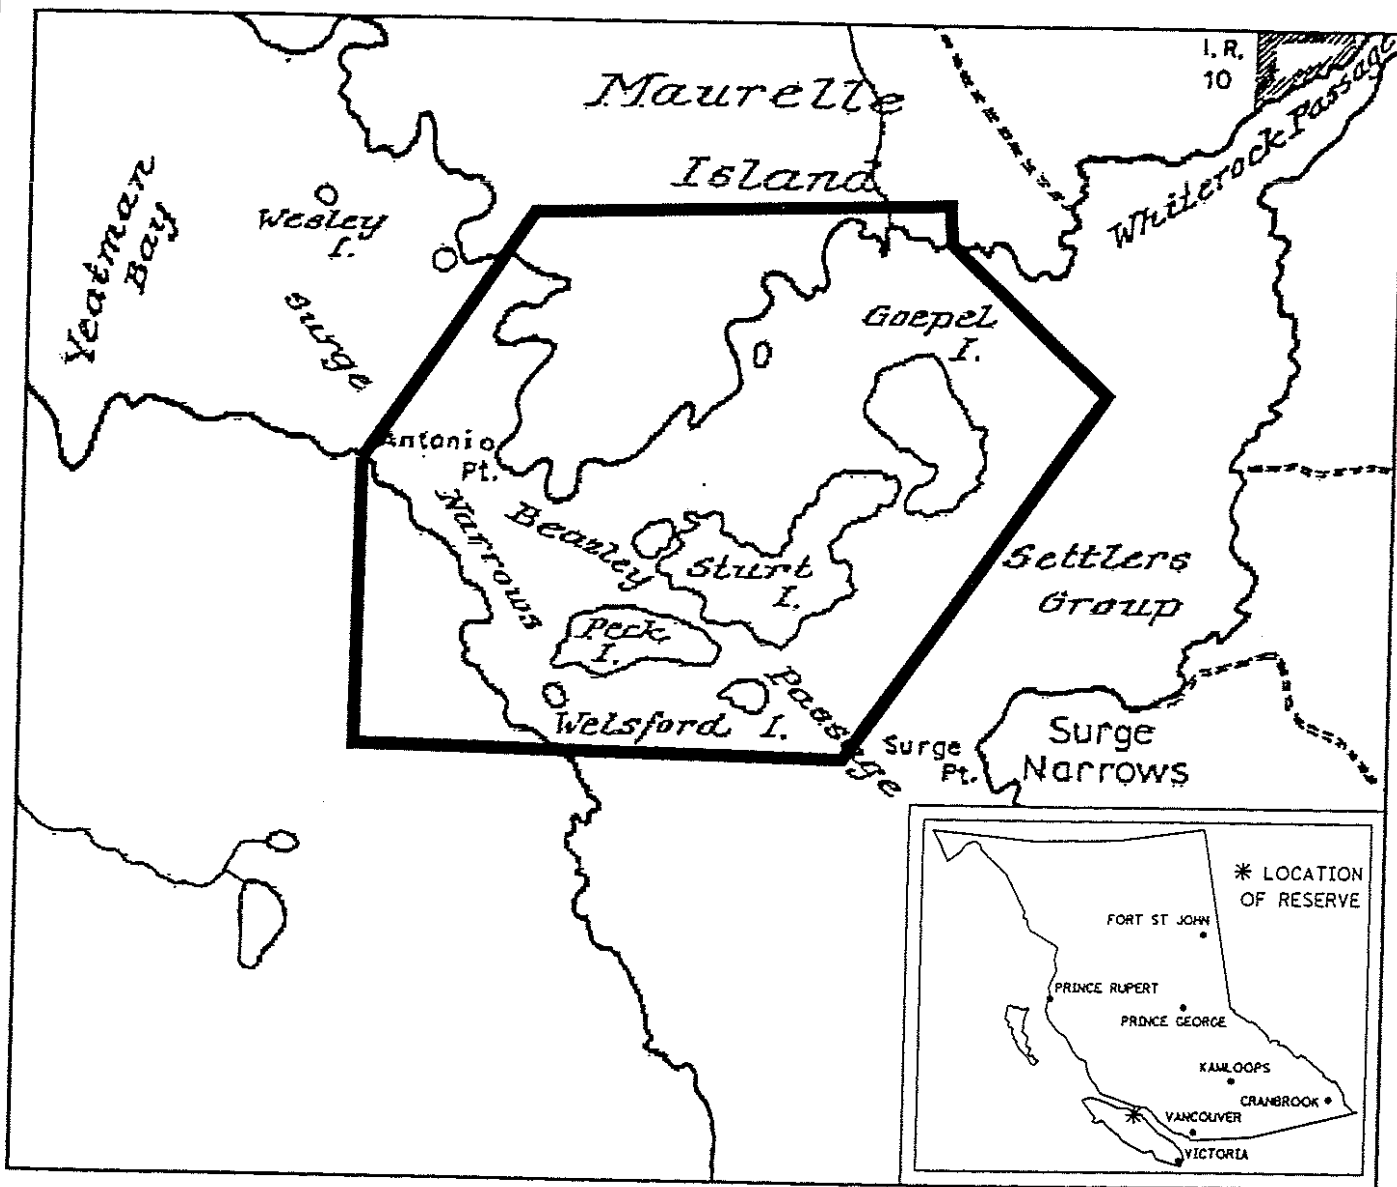

PROVINCE OF BRITISH COLUMBIA
MINISTRY OF ENERGY, MINES AND PETROLEUM RESOURCES
MINERAL TITLES BRANCH

SURGE NARROWS

This is a summary sketch of the area shown in black on Mineral Titles Reference Maps (File 12000 01)

| | | |
|------------------------|--------------------------|-------------------------|
| LAND DISTRICT: SAYWARD | MINING DIVISION: NANAIMO | |
| MAPS: 092K03E | SCALE 1: 31 680 | SKETCH PREPARED BY: DGP |