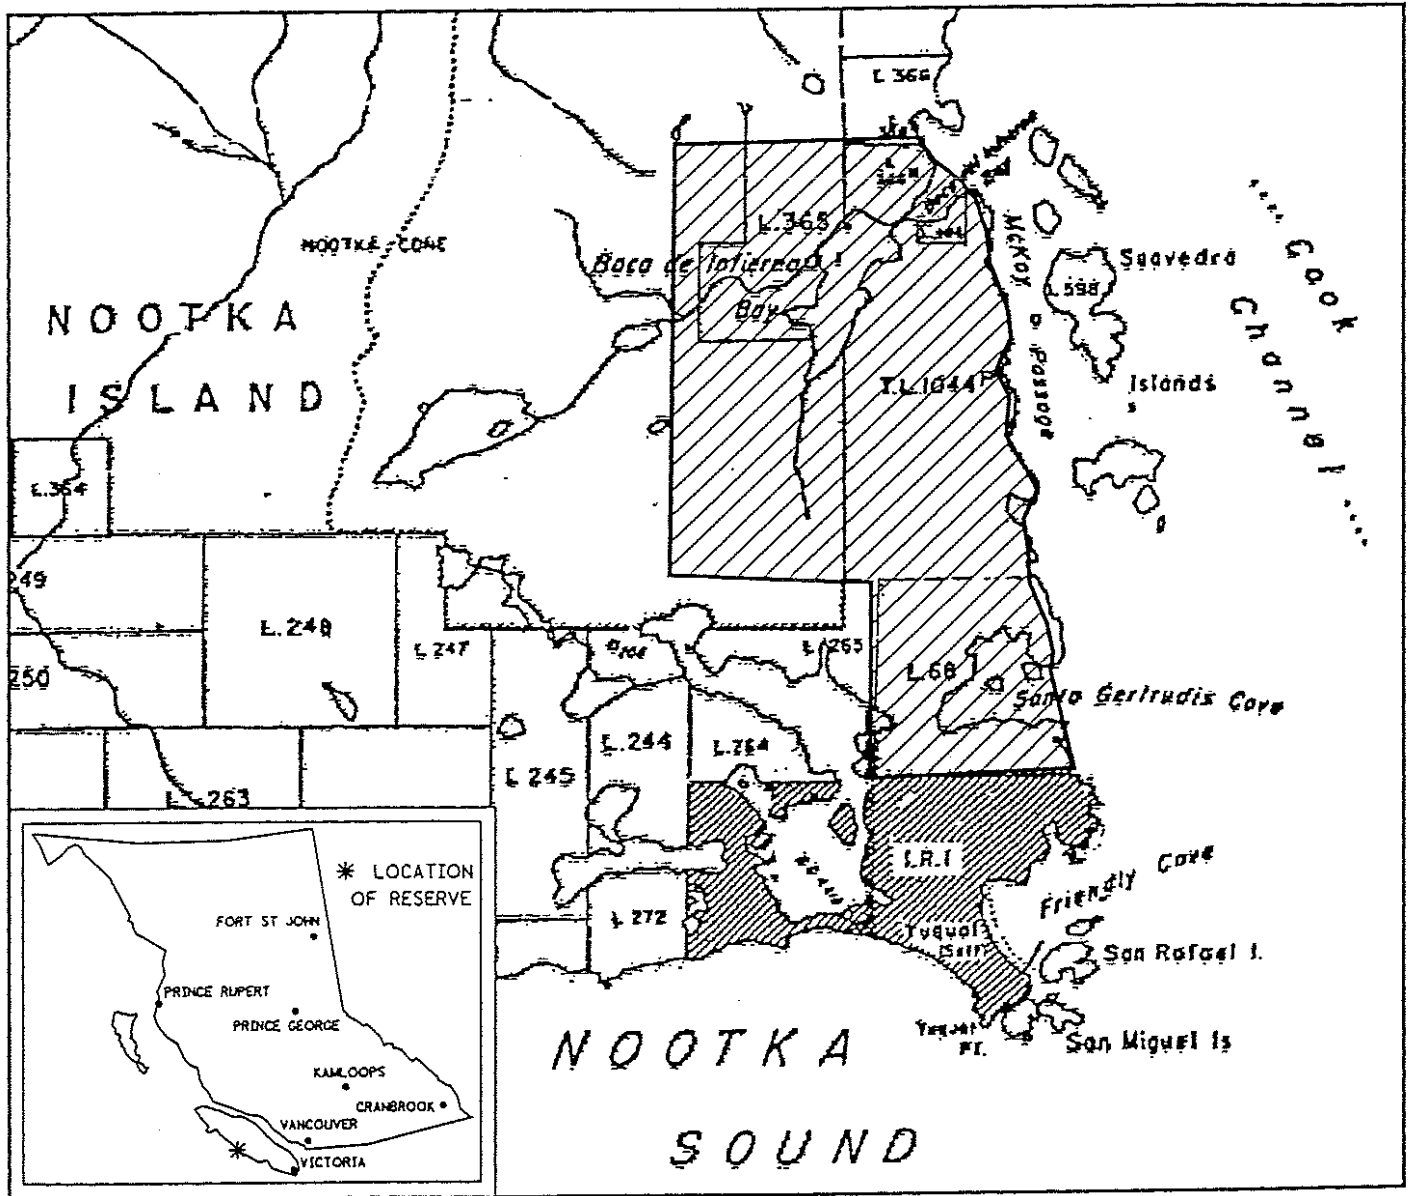

PROVINCE OF BRITISH COLUMBIA  
MINISTRY OF ENERGY, MINES AND PETROLEUM RESOURCES  
MINERAL TITLES BRANCH

SANTA GERTRUDIS - BOCA DEL INFERNO

This is a summary sketch of the area shown in black on Mineral Titles Reference Maps (File 12000 01)

LAND DISTRICT: NOOTKA	MINING DIVISION: ALBERNI	
MAPS: 092E/10E	SCALE 1: 31680	SKETCH PREPARED BY: DGP