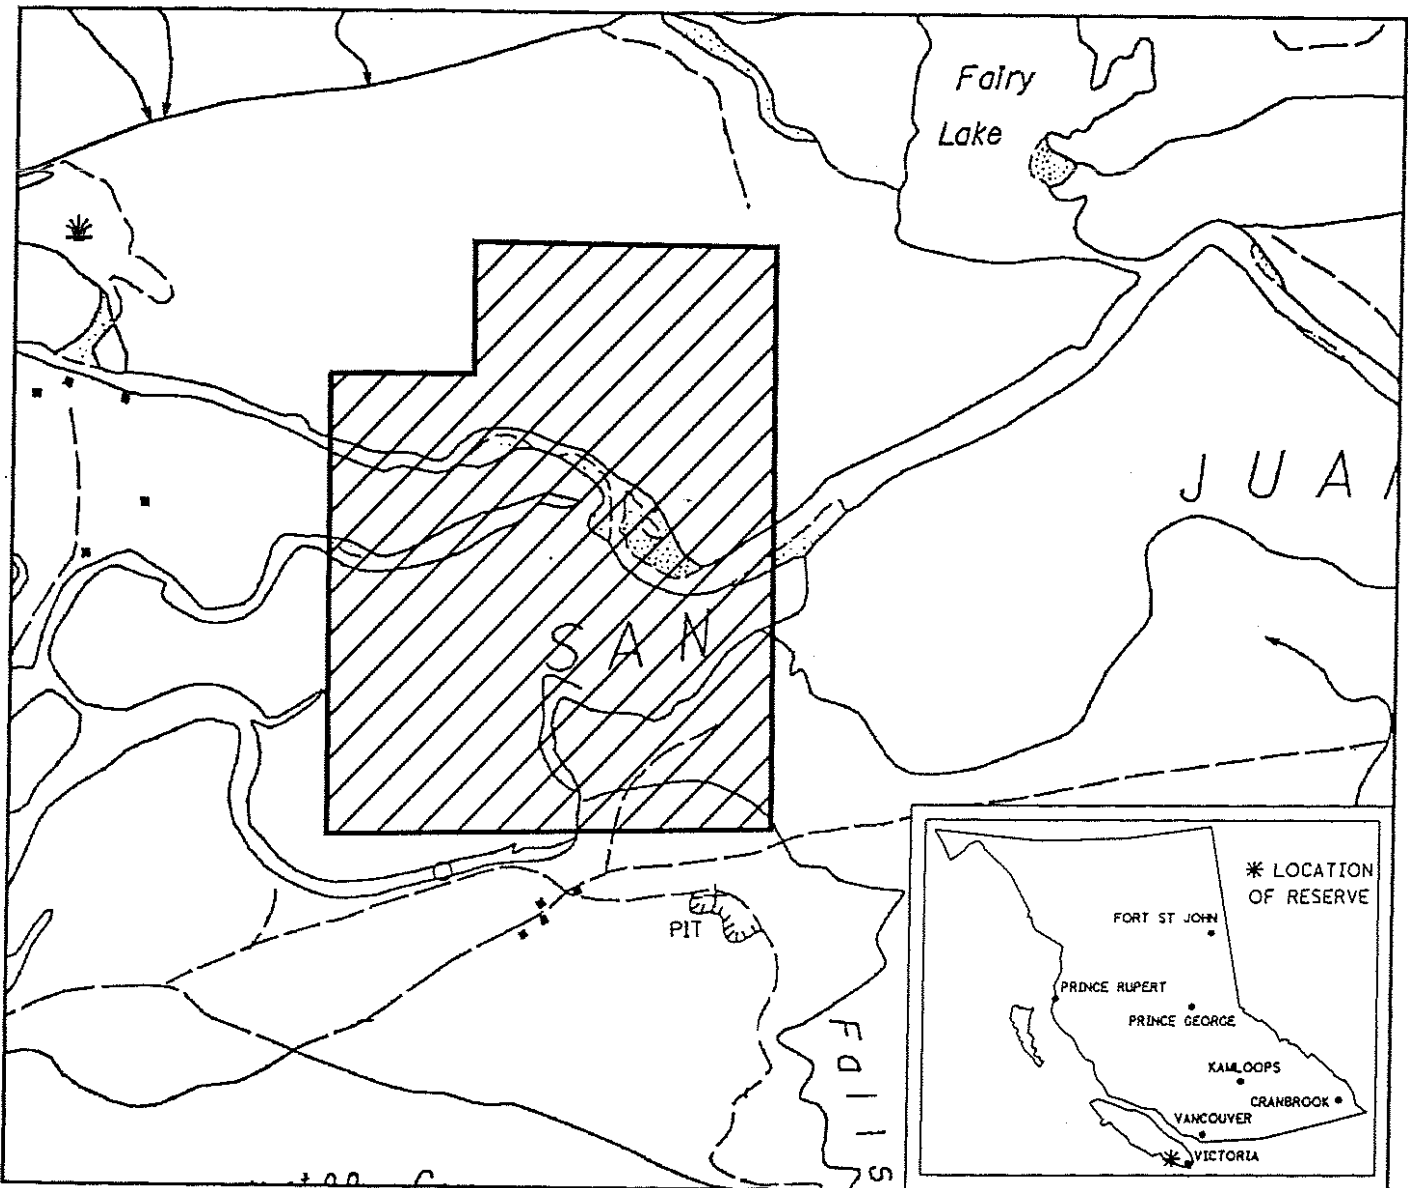

FILE NO. 14280 03 953

PROVINCE OF BRITISH COLUMBIA
MINISTRY OF ENERGY, MINES AND PETROLEUM RESOURCES
MINERAL TITLES BRANCH

SAN JUAN RIVER ESTUARY

This is a summary sketch of the area shown in black on Mineral Titles Reference Maps (File 12000 01)

LAND DISTRICT: RENFREW

MINING DIVISION: VICTORIA

MAPS: 092C059

SCALE 1: 20 000

SKETCH PREPARED BY: LCK