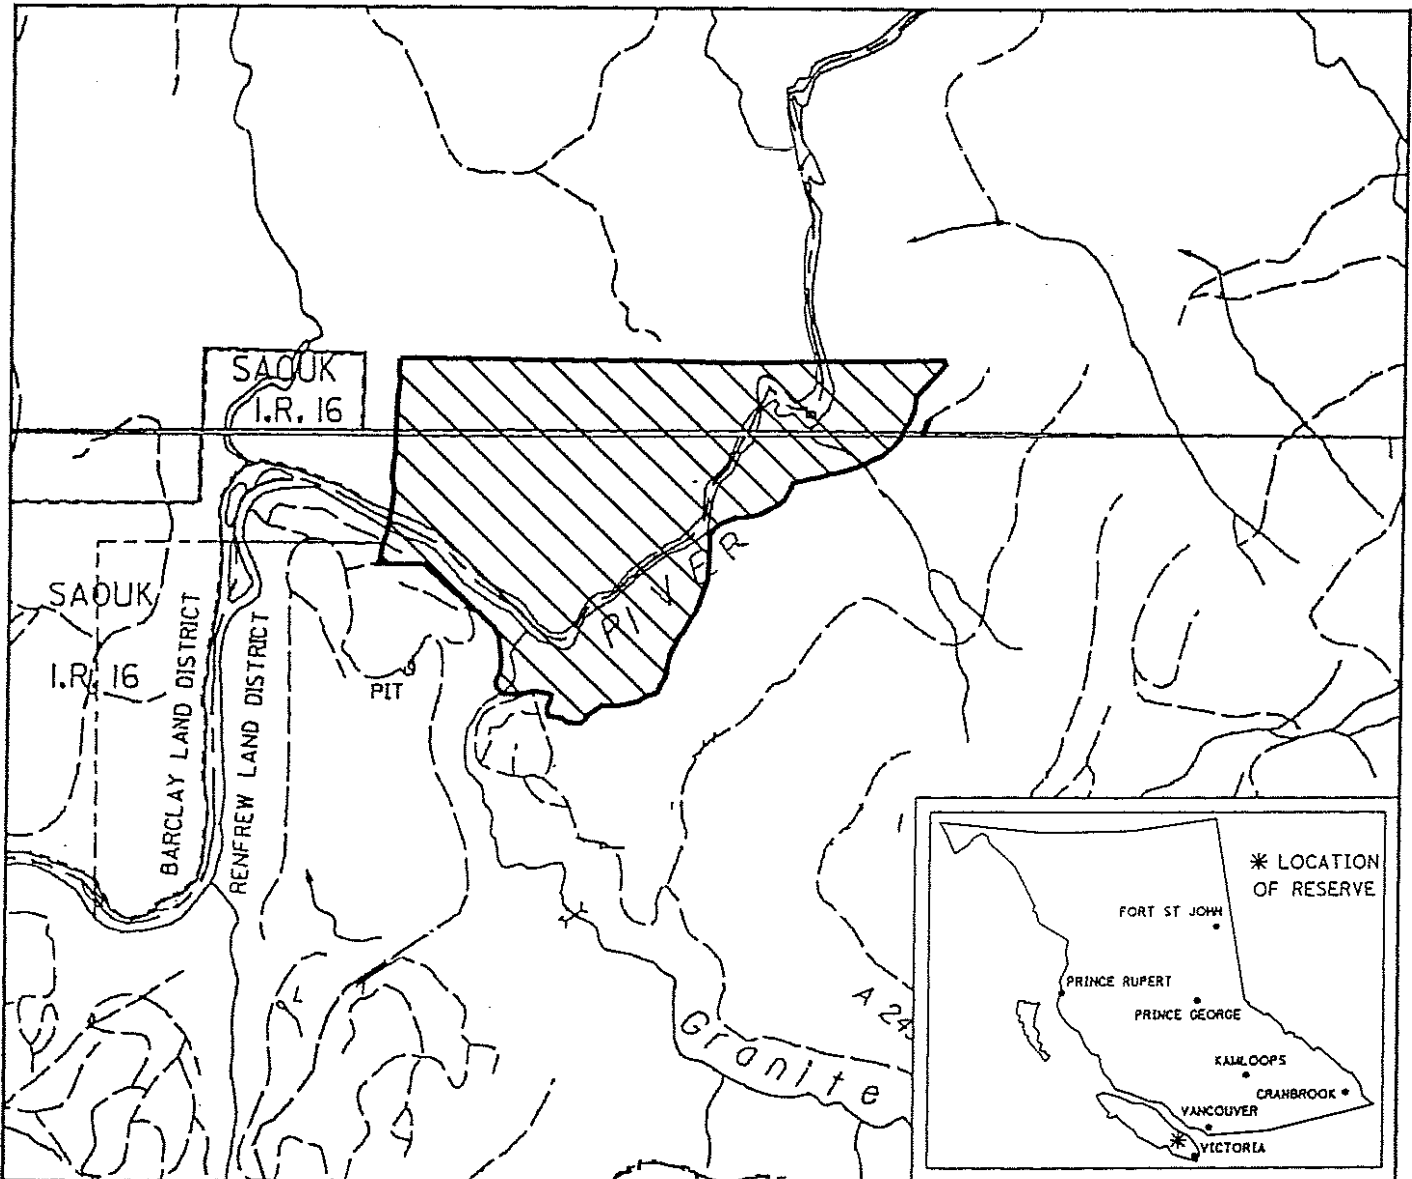

FILE NO. 14280 03 953

PROVINCE OF BRITISH COLUMBIA
MINISTRY OF ENERGY, MINES AND PETROLEUM RESOURCES
MINERAL TITLES BRANCH

NITINAT RIVER SITE A

This is a summary sketch of the area shown in black on Mineral Titles Reference Maps (File 12000 01)

LAND DISTRICT: BARCLAY, RENFREW	MINING DIVISION: ALBERNI, VICTORIA	
MAPS: 092C088, 098	SCALE 1: 20 000	SKETCH PREPARED BY: LCK