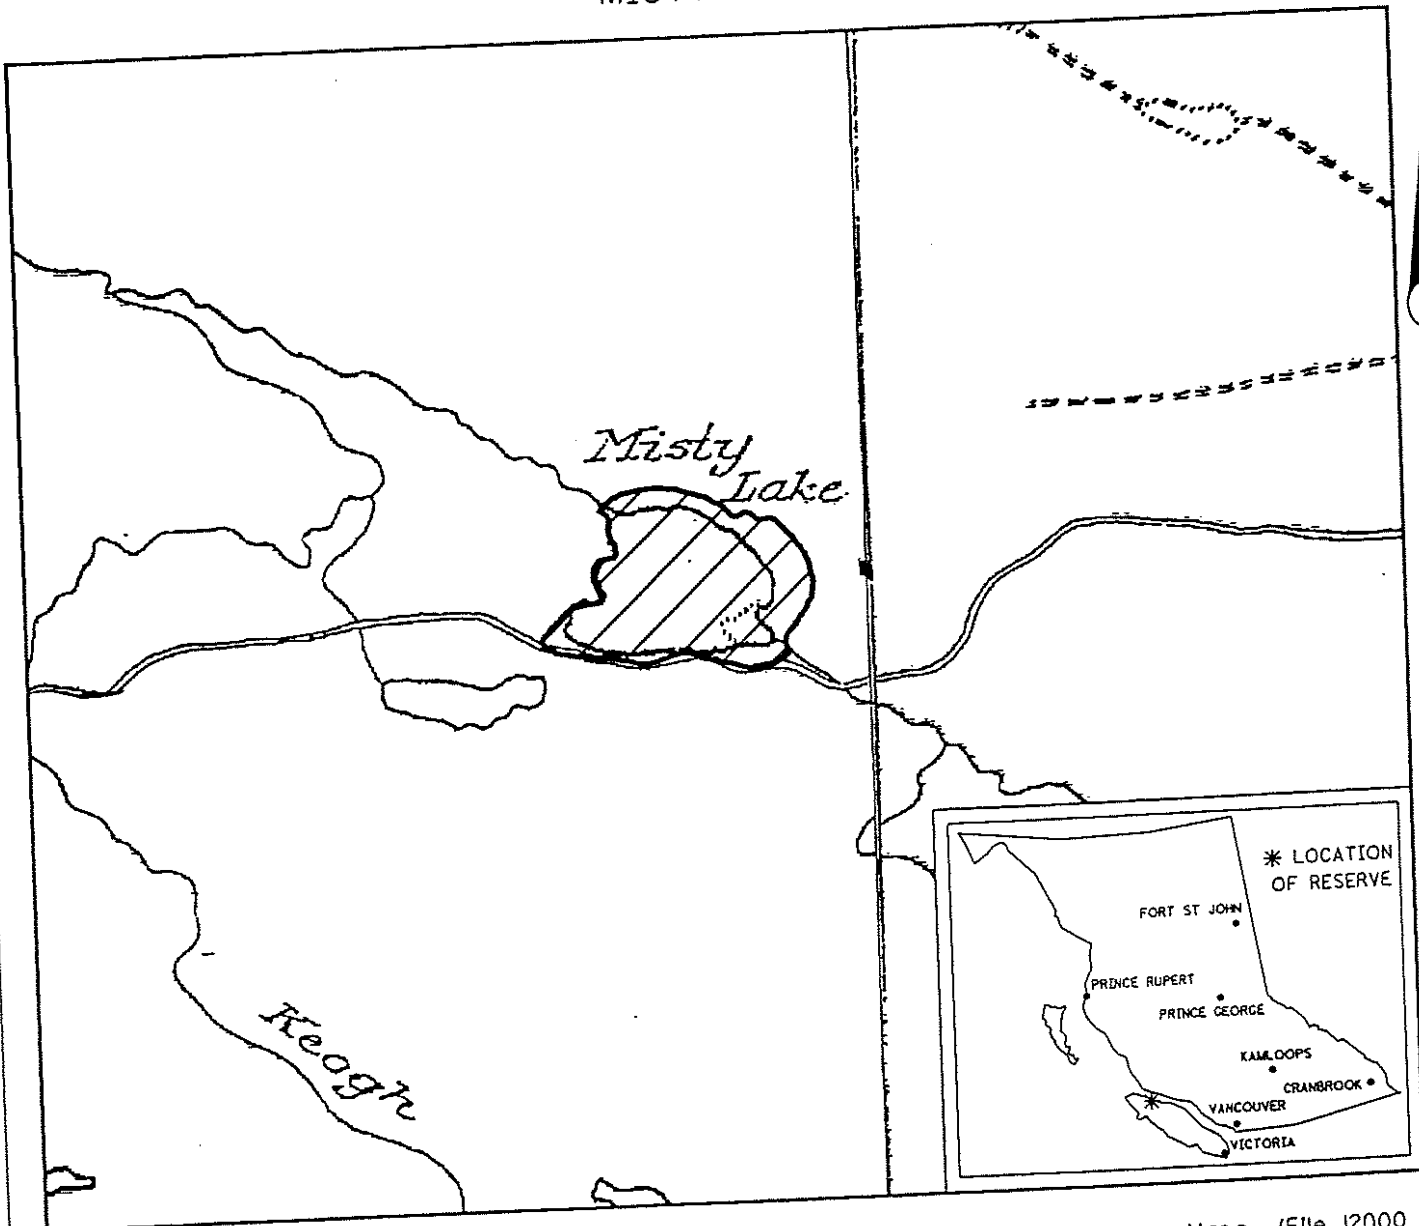

PROVINCE OF BRITISH COLUMBIA
 MINISTRY OF ENERGY, MINES AND PETROLEUM RESOURCES
 MINERAL TITLES BRANCH

MISTY LAKE

This is a summary sketch of the area shown in black on Mineral Titles Reference Maps (File 12000 01)

LAND DISTRICT: RUPERT	MINING DIVISION: NANAIMO	
MAPS: 092LIW	SCALE 1: 31680	SKETCH PREPARED BY: LCK