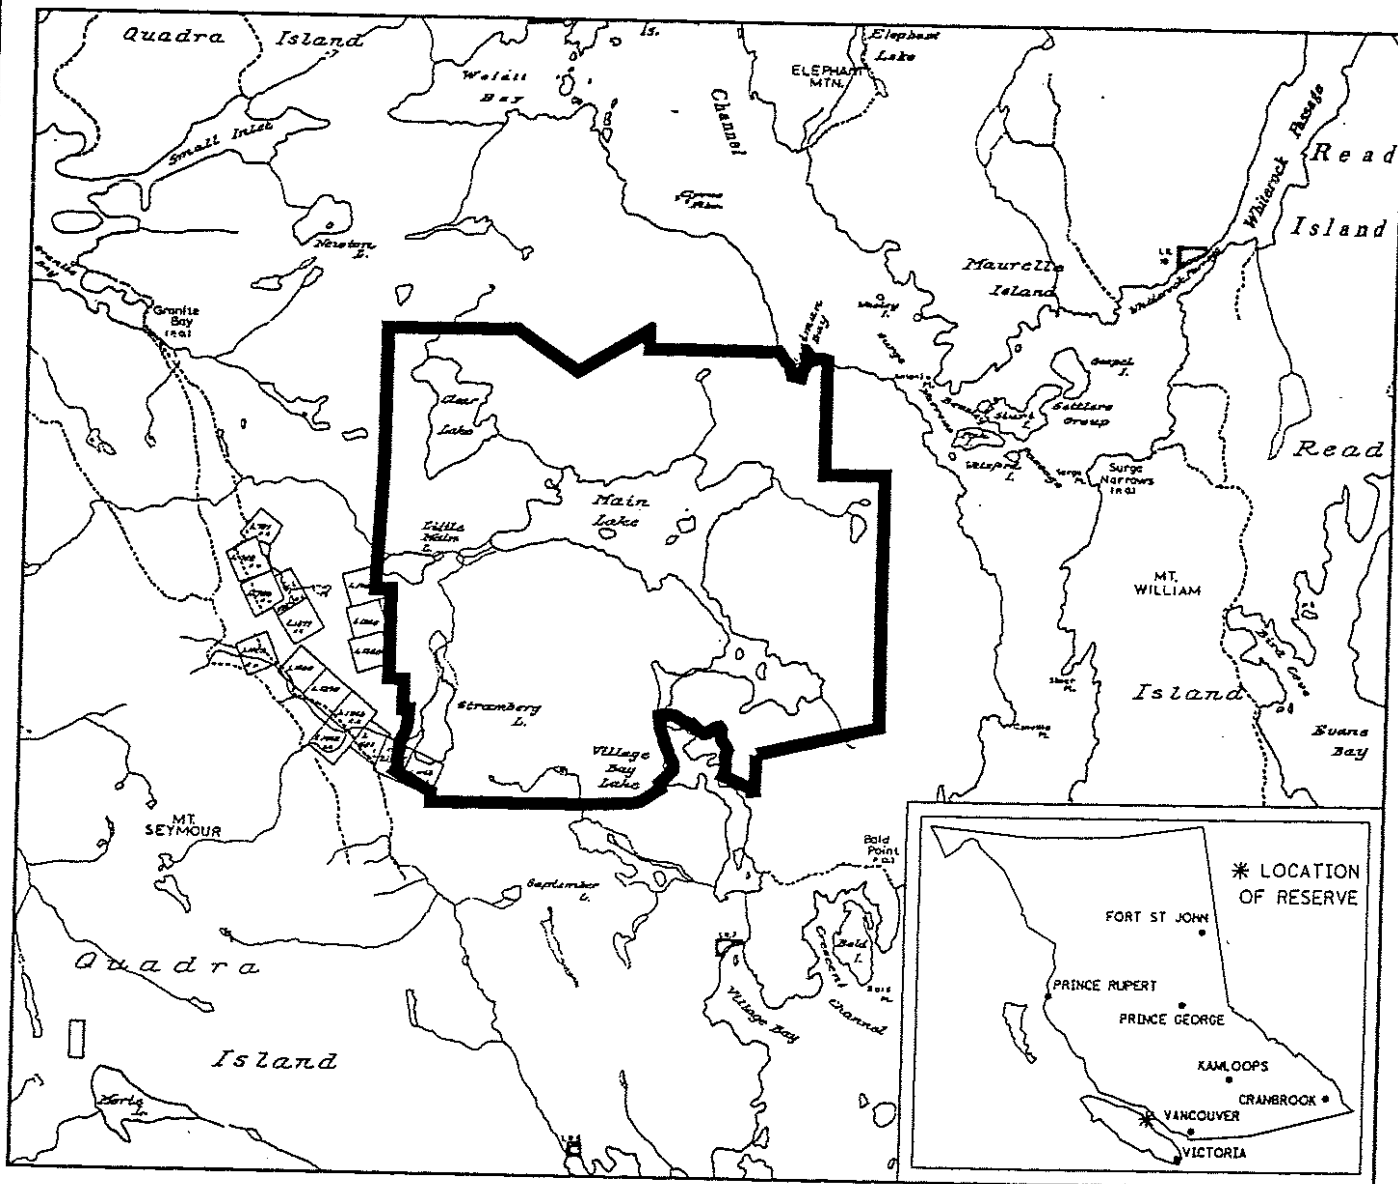

PROVINCE OF BRITISH COLUMBIA
MINISTRY OF ENERGY, MINES AND PETROLEUM RESOURCES
MINERAL TITLES BRANCH

MAIN LAKES CHAIN

This is a summary sketch of the area shown in black on Mineral Titles Reference Maps (File 12000 01)

LAND DISTRICT: SAYWARD	MINING DIVISION: NANAIMO	
MAPS: 092K03E, 03W	SCALE 1:100 000	SKETCH PREPARED BY: DGP