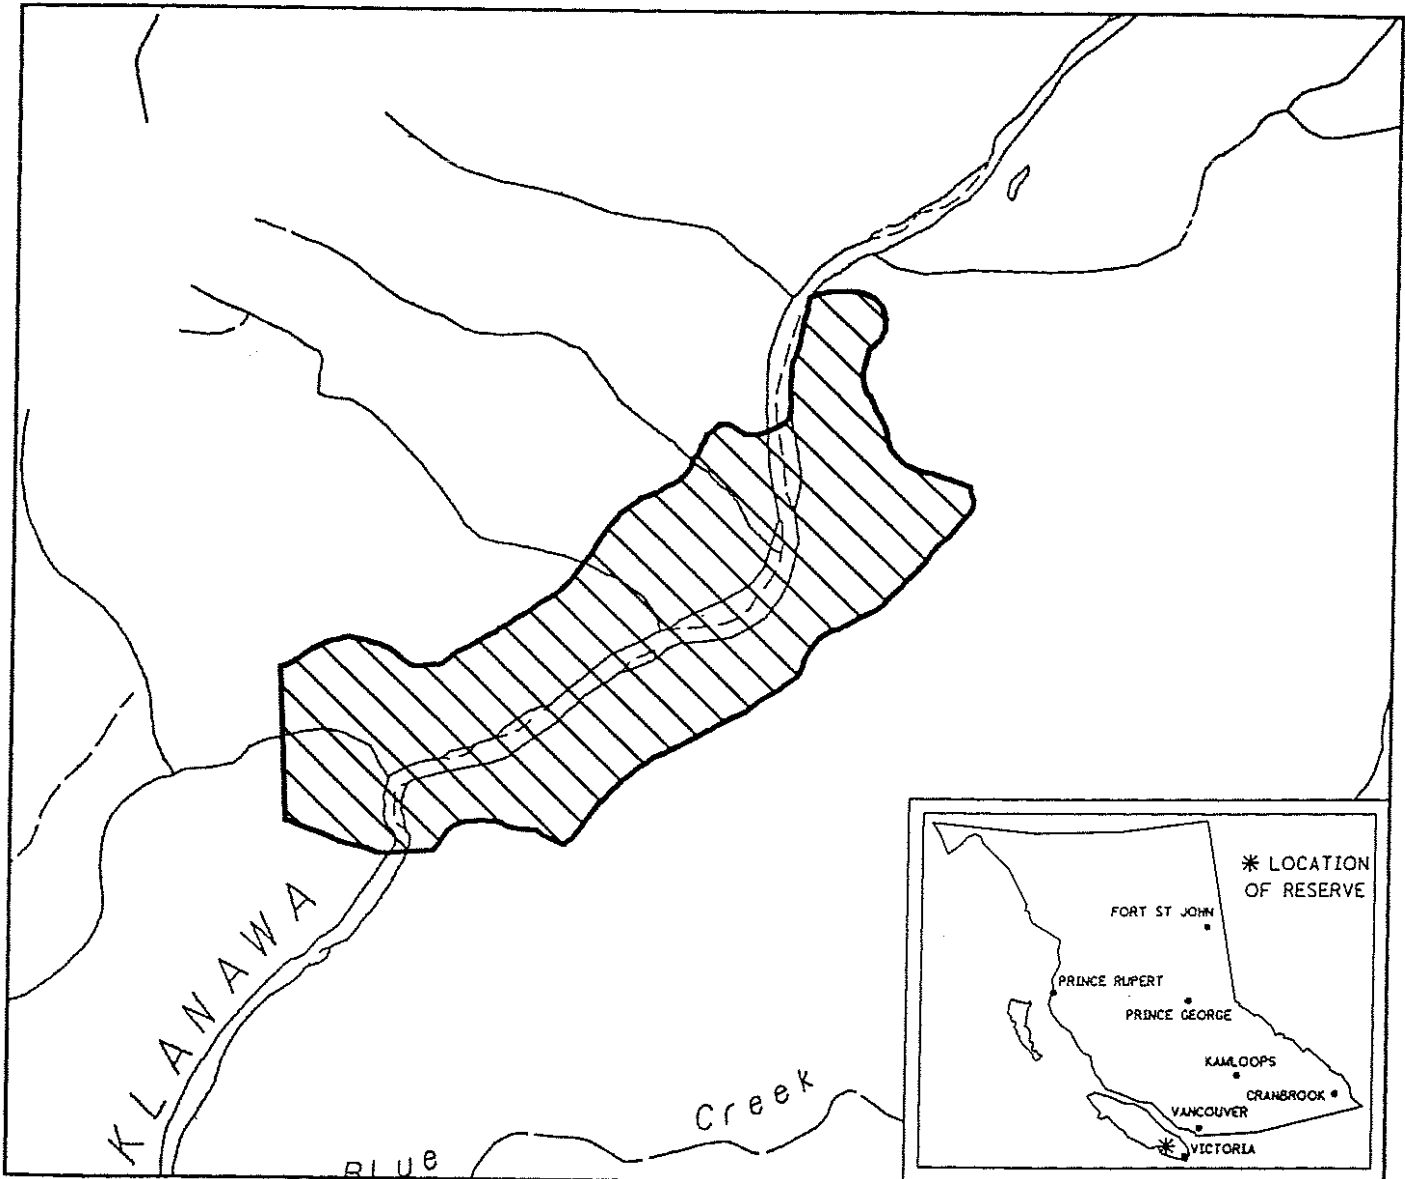

FILE NO. 14280 03 953

PROVINCE OF BRITISH COLUMBIA
MINISTRY OF ENERGY, MINES AND PETROLEUM RESOURCES
MINERAL TITLES BRANCH

KLANAWA RIVER

This is a summary sketch of the area shown in black on Mineral Titles Reference Maps (File I2000 01)

LAND DISTRICT: BARCLAY	MINING DIVISION: ALBERNI	
MAPS: 092C076	SCALE 1: 20 000	SKETCH PREPARED BY: LCK