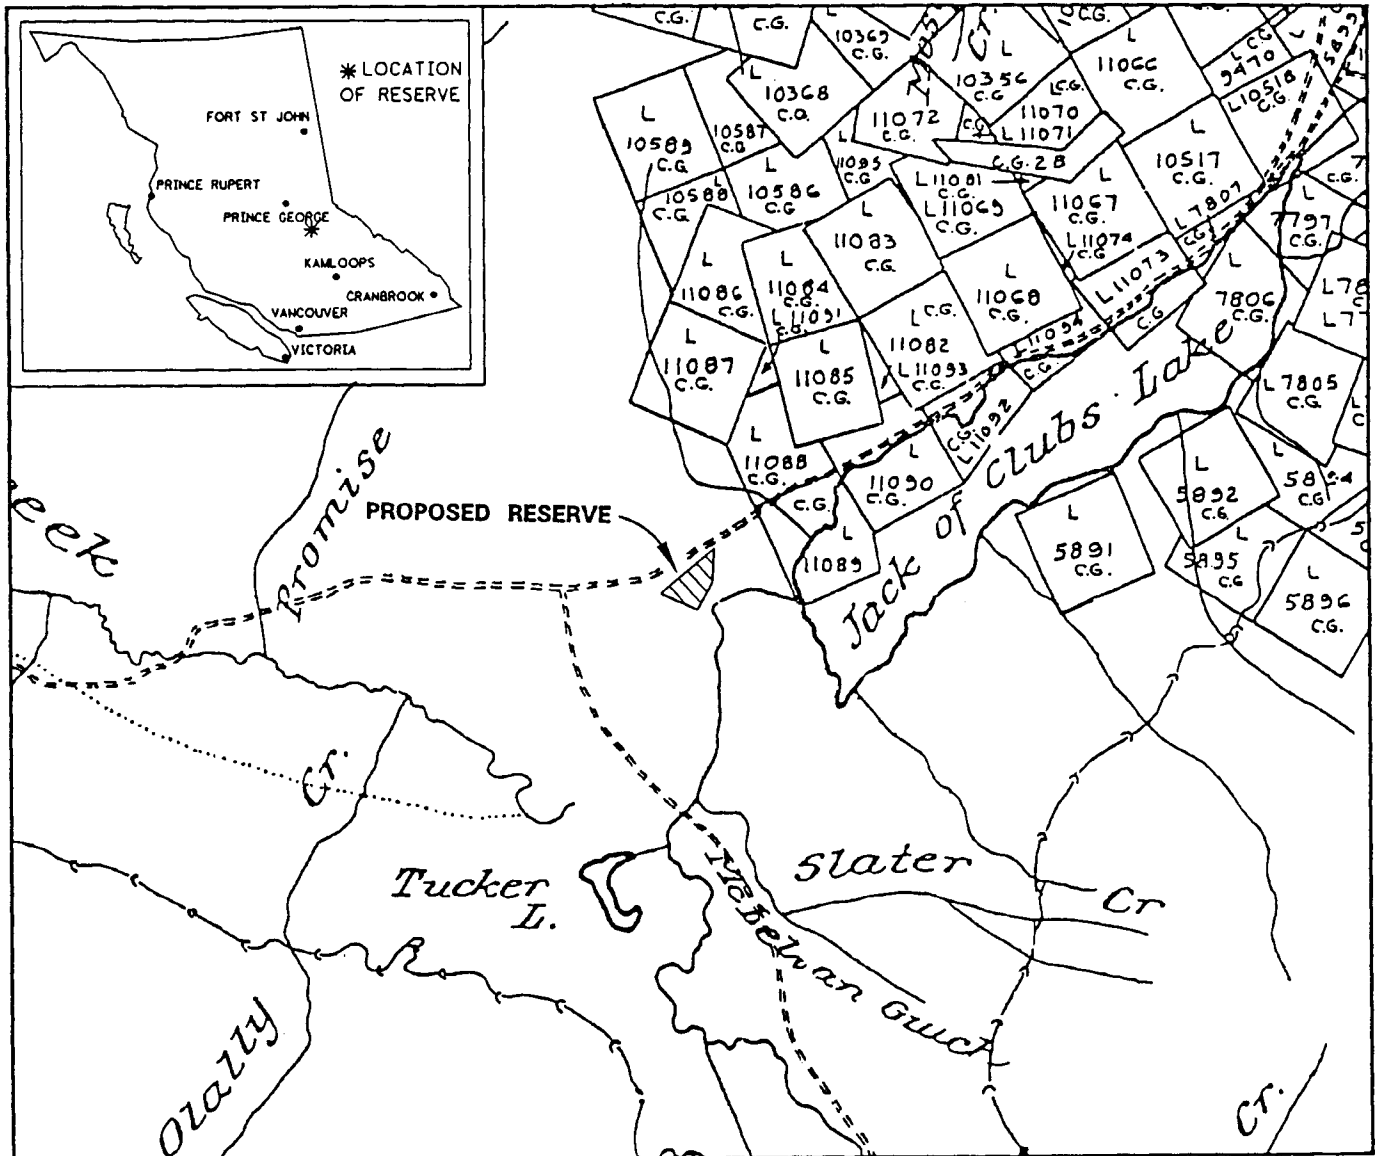

PROVINCE OF BRITISH COLUMBIA  
MINISTRY OF ENERGY, MINES AND PETROLEUM RESOURCES  
MINERAL TITLES BRANCH

WELLS REFUSE SITE

This is a summary sketch of the area shown in black on Mineral Titles Reference Maps (File 12000 01)

LAND DISTRICT: CARIBOO	MINING DIVISION: CARIBOO	
MAPS: 093H04E	SCALE 1: 31680	SKETCH PREPARED BY: DMA