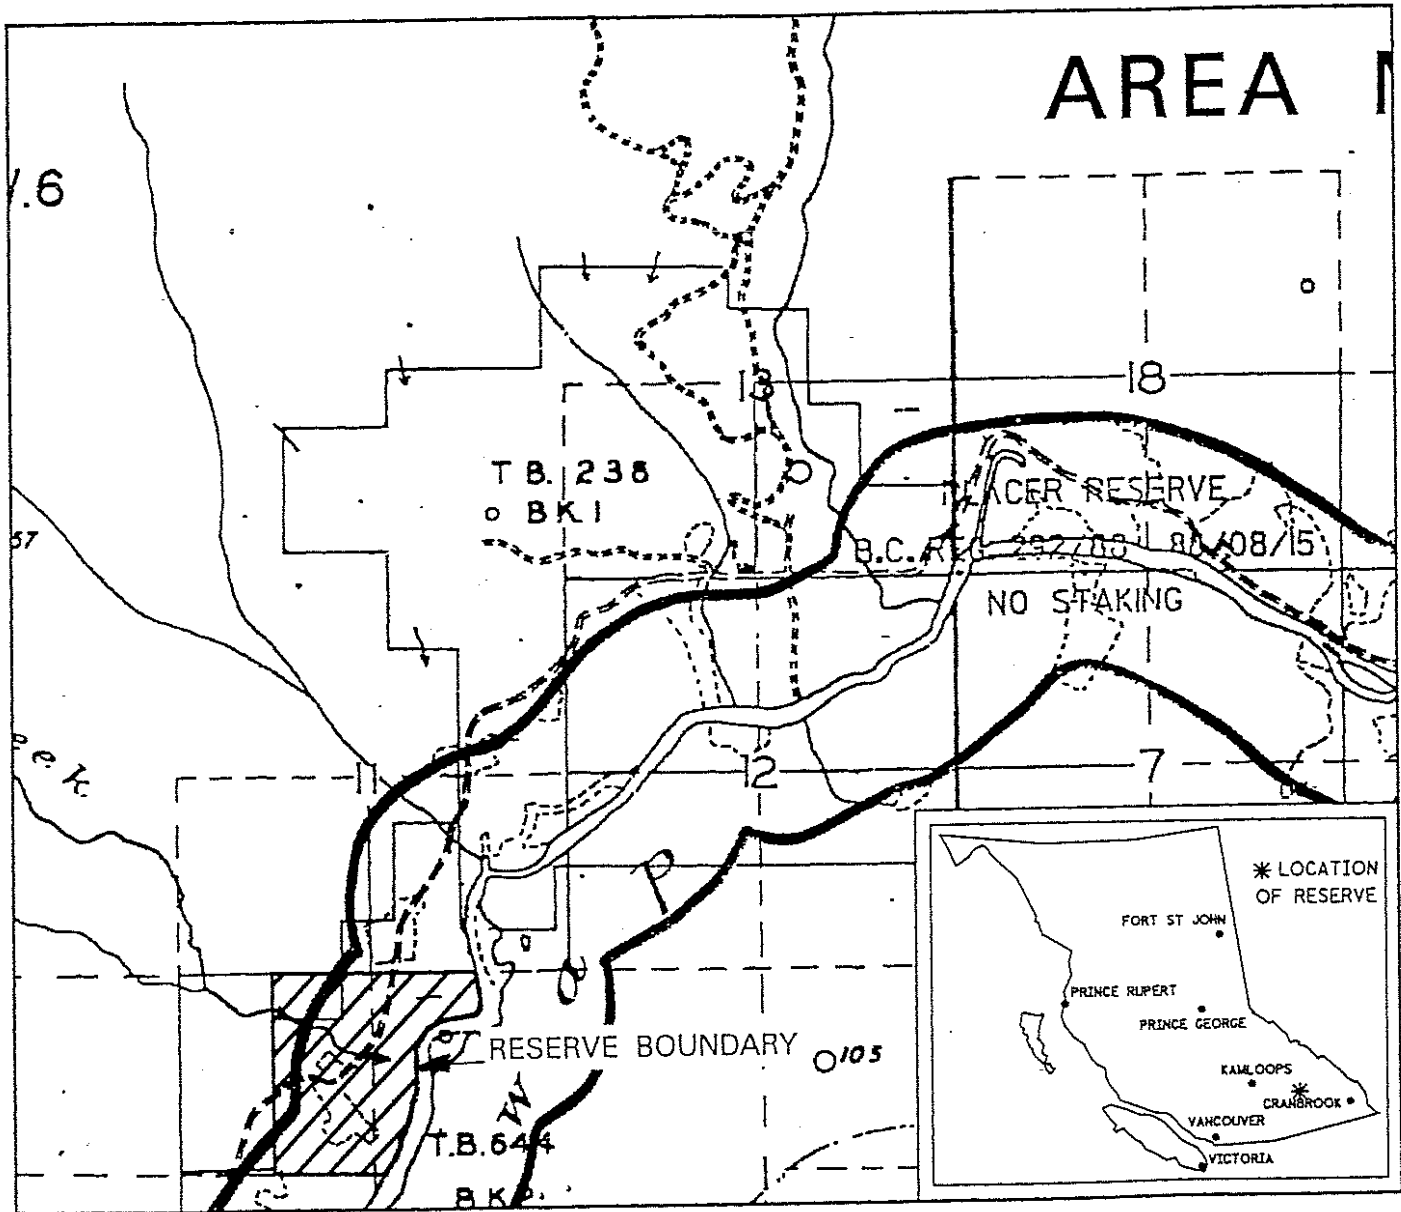

PROVINCE OF BRITISH COLUMBIA
 MINISTRY OF EMPLOYMENT AND INVESTMENT
 MINERAL TITLES BRANCH

FALL CREEK

This is a summary sketch of the area shown in black on Mineral Titles Reference Maps (File 12000 01)

LAND DISTRICT: KAMLOOPS DIVISION OF YALE	MINING DIVISION: VERNON	
MAPS: 082LIOW	SCALE 1: 31680	SKETCH PREPARED BY: DMA