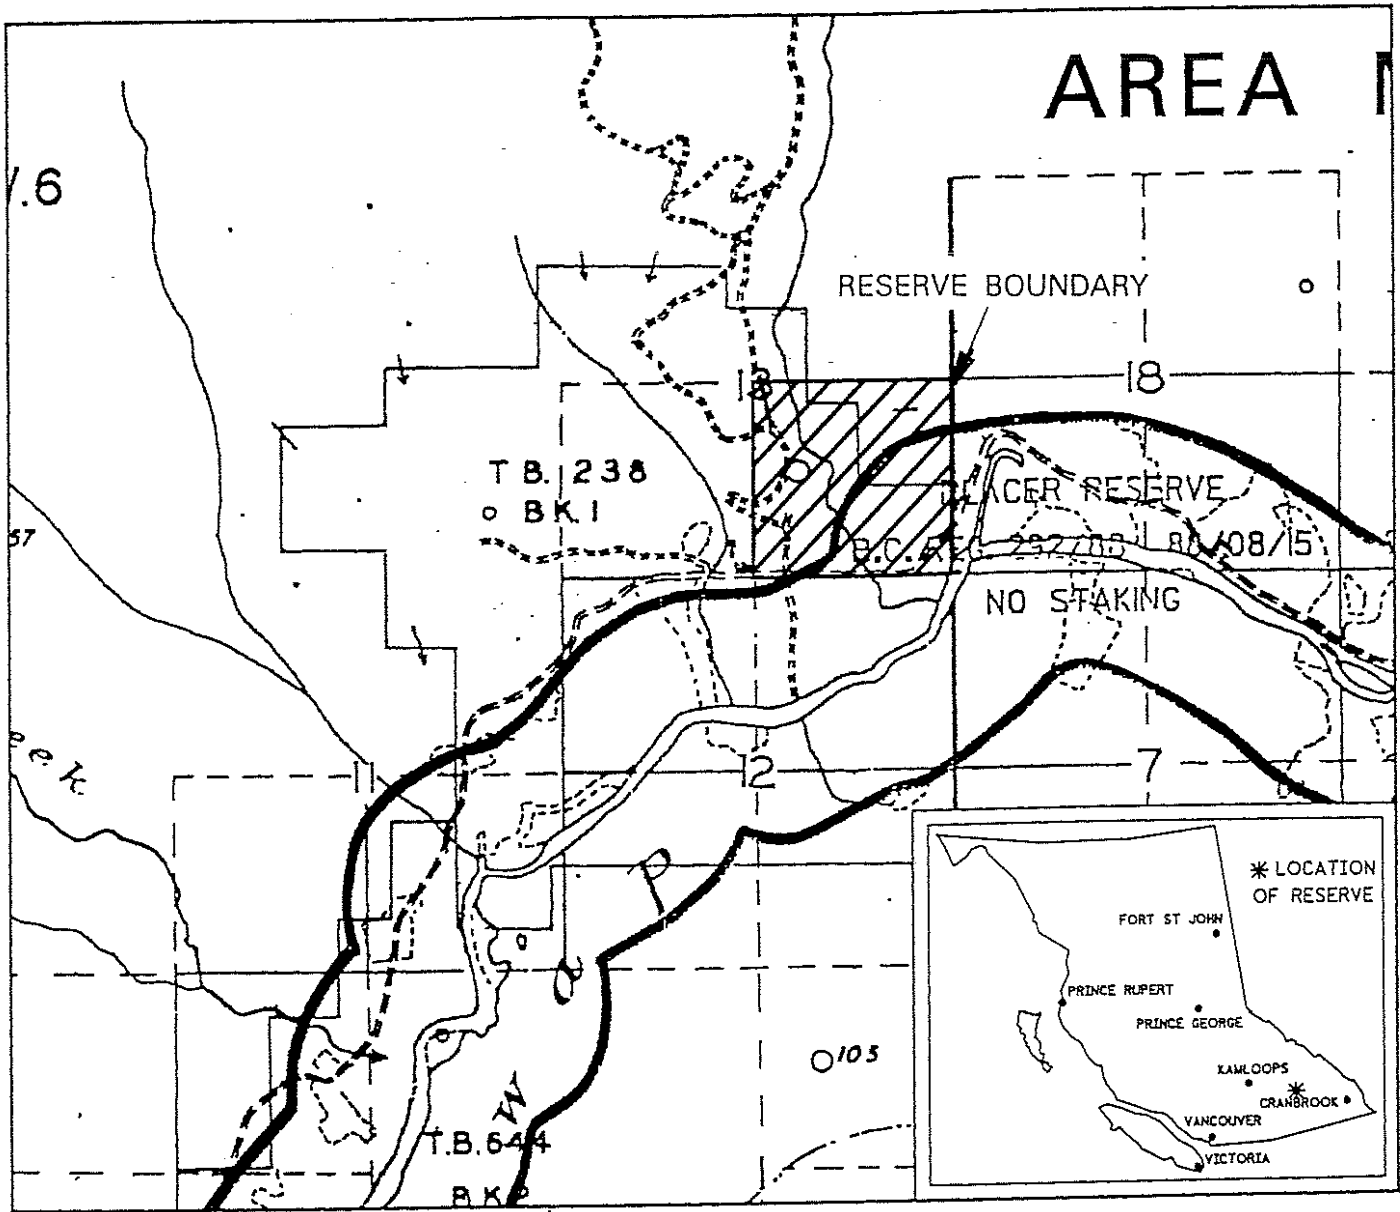

PROVINCE OF BRITISH COLUMBIA
MINISTRY OF EMPLOYMENT AND INVESTMENT
MINERAL TITLES BRANCH

MABEL LAKE

This is a summary sketch of the area shown in black on Mineral Titles Reference Maps (File 12000 01)

LAND DISTRICT: KAMLOOPS DIVISION OF YALE	MINING DIVISION: VERNON	
MAPS: 082LI0W	SCALE 1: 31680	SKETCH PREPARED BY: DMA