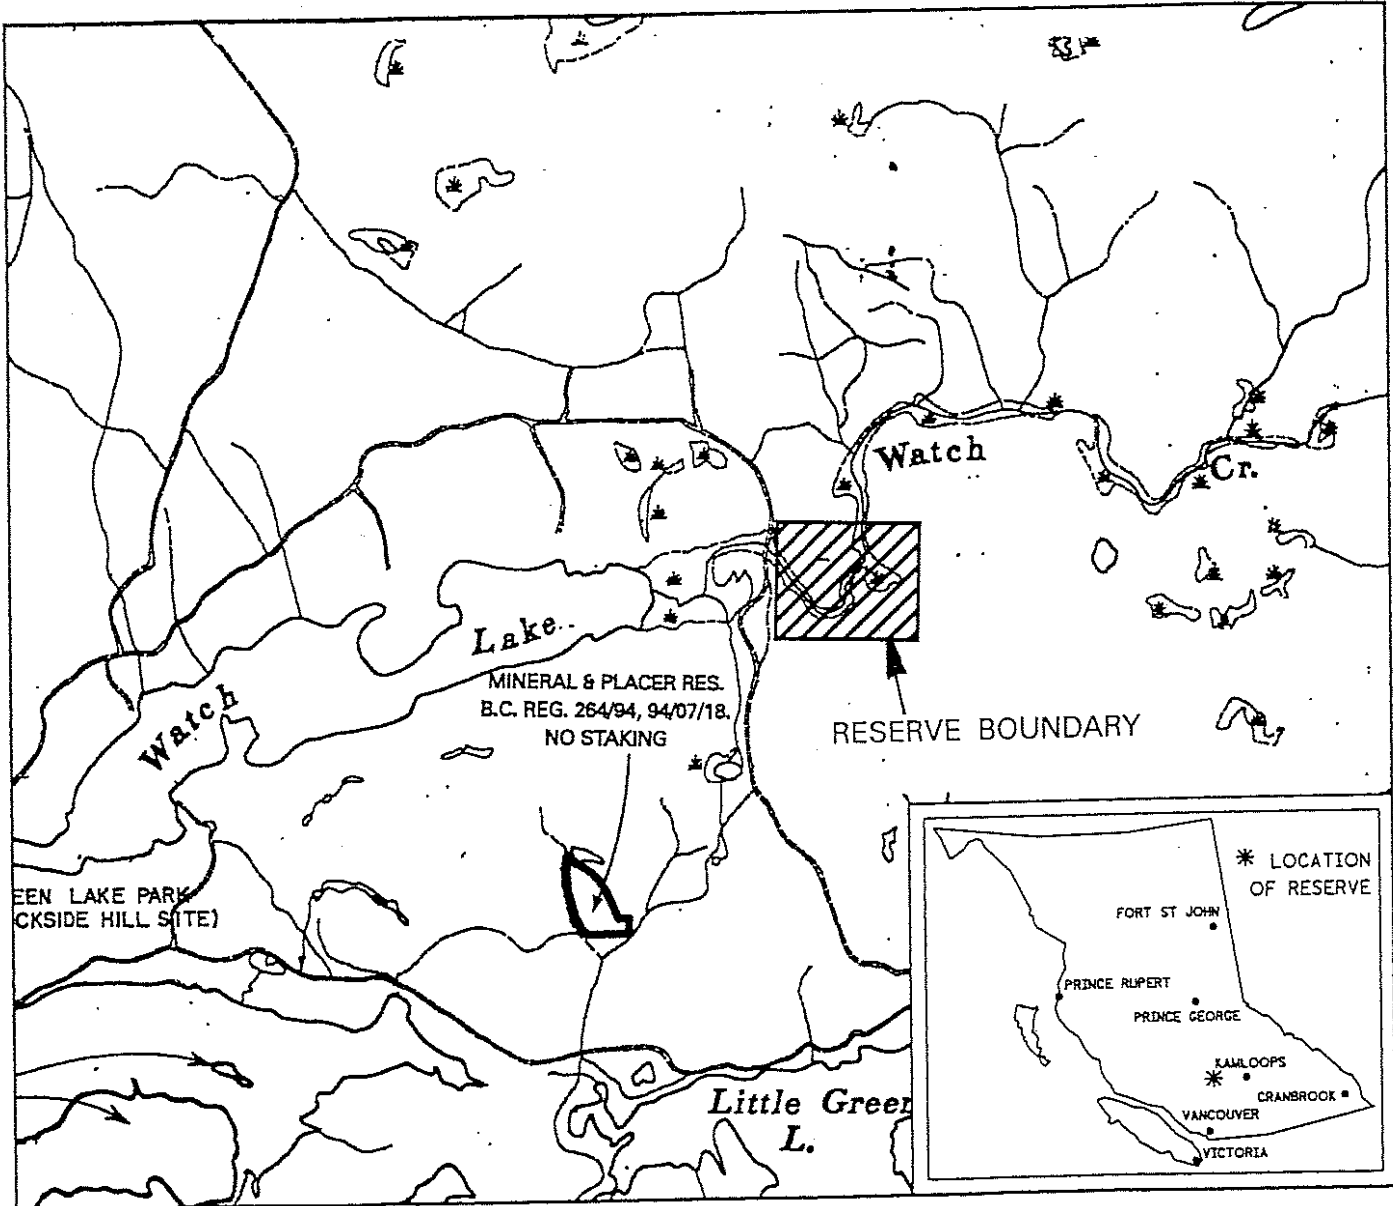

PROVINCE OF BRITISH COLUMBIA
MINISTRY OF EMPLOYMENT AND INVESTMENT
MINERAL TITLES BRANCH

WATCH CREEK

This is a summary sketch of the area shown in black on Mineral Titles Reference Maps (File 12000 01)

LAND DISTRICT: LILLOOET	MINING DIVISION: CLINTON	
MAPS: 092P06E	SCALE 1:50 000	SKETCH PREPARED BY: JBM