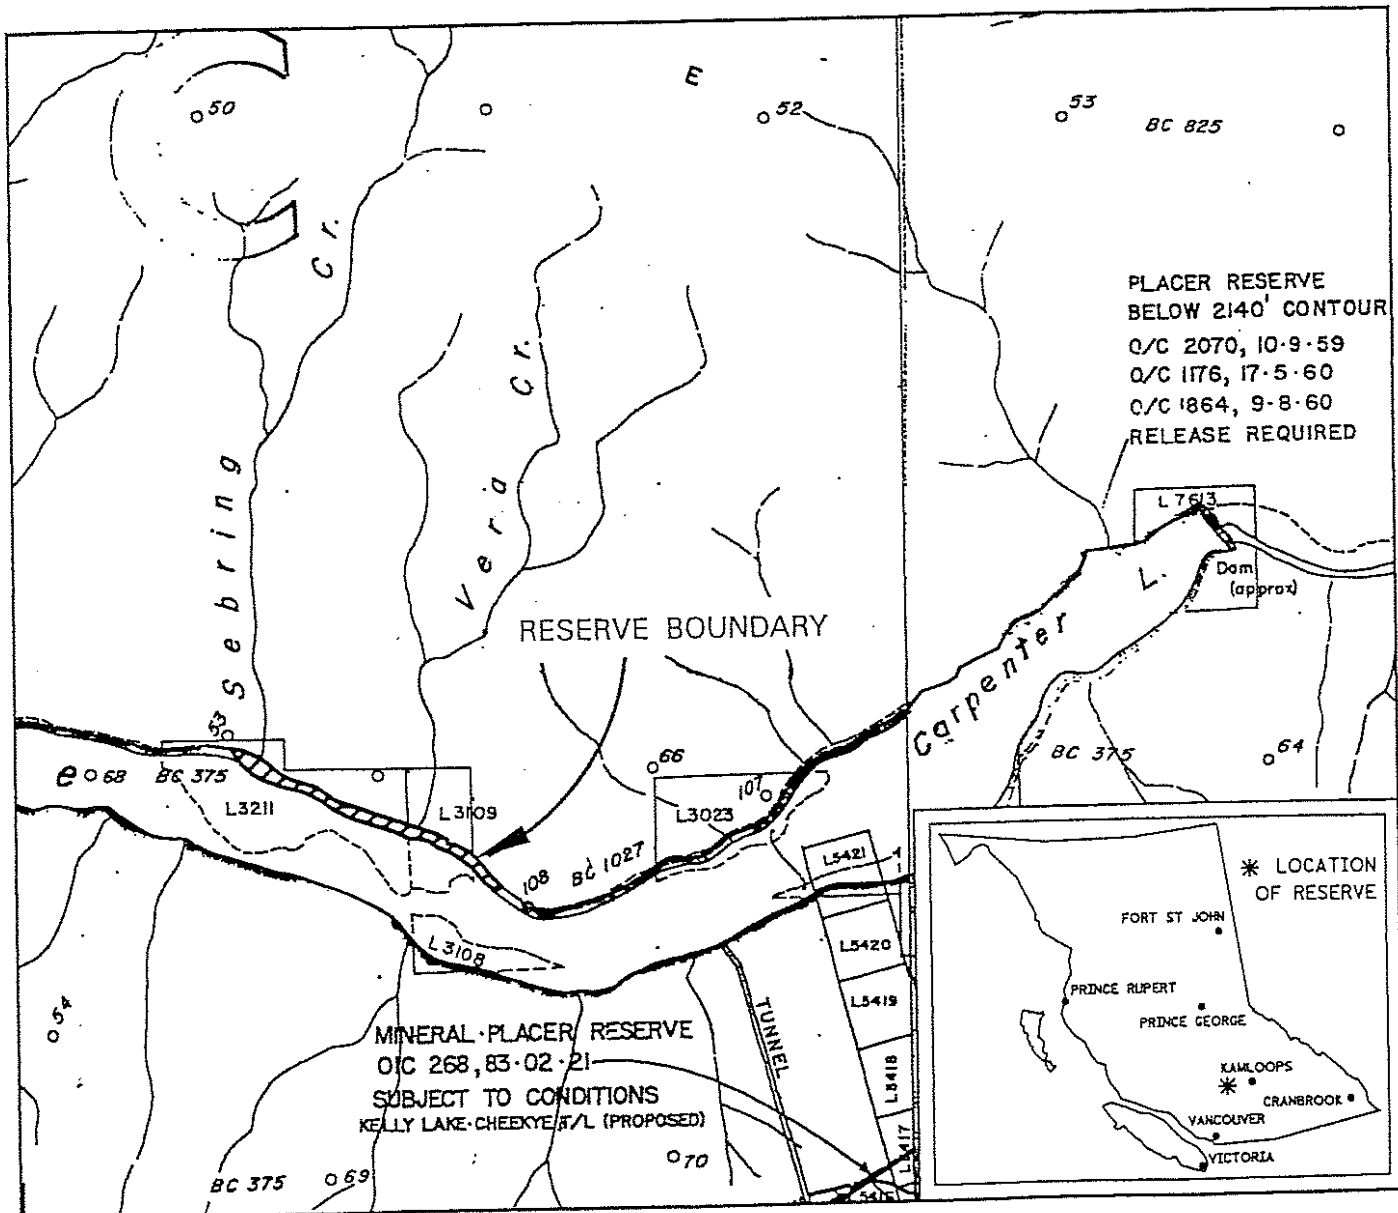

PROVINCE OF BRITISH COLUMBIA
 MINISTRY OF EMPLOYMENT AND INVESTMENT
 MINERAL TITLES BRANCH

STRAWBERRY CREEK

This is a summary sketch of the area shown in black on Mineral Titles Reference Maps (File 12000 01)

LAND DISTRICT: LILLOOET	MINING DIVISION: LILLOOET	
MAPS: 092J16W	SCALE 1: 50 000	SKETCH PREPARED BY: JBM