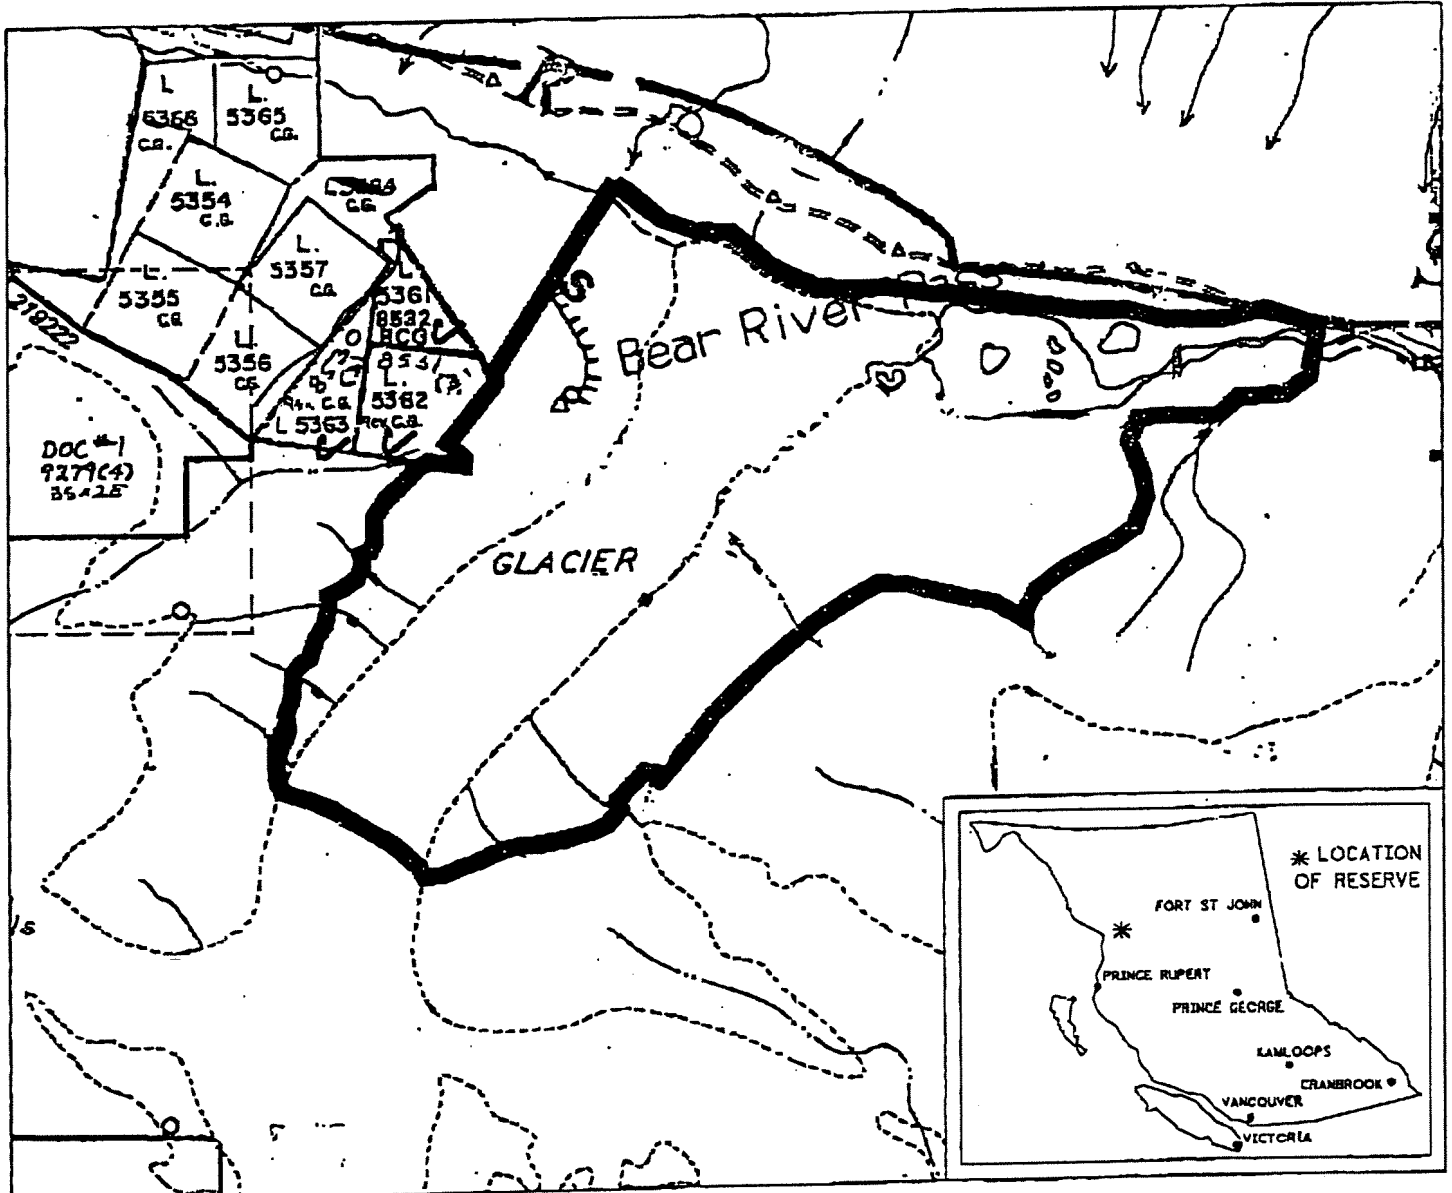

FILE NO. 14280-03-0906

PROVINCE OF BRITISH COLUMBIA  
MINISTRY OF ENERGY, MINES AND PETROLEUM RESOURCES  
MINERAL TITLES BRANCH

BEAR GLACIER / PASS

This is a summary sketch of the area shown in black on Mineral Titles Reference Maps (File 12000 G)

LAND DISTRICT: CASSIAR	MINING DIVISION: SKEENA	
MAPS: 104A04E	SCALE 1: 31680	SKETCH PREPARED BY: JBM