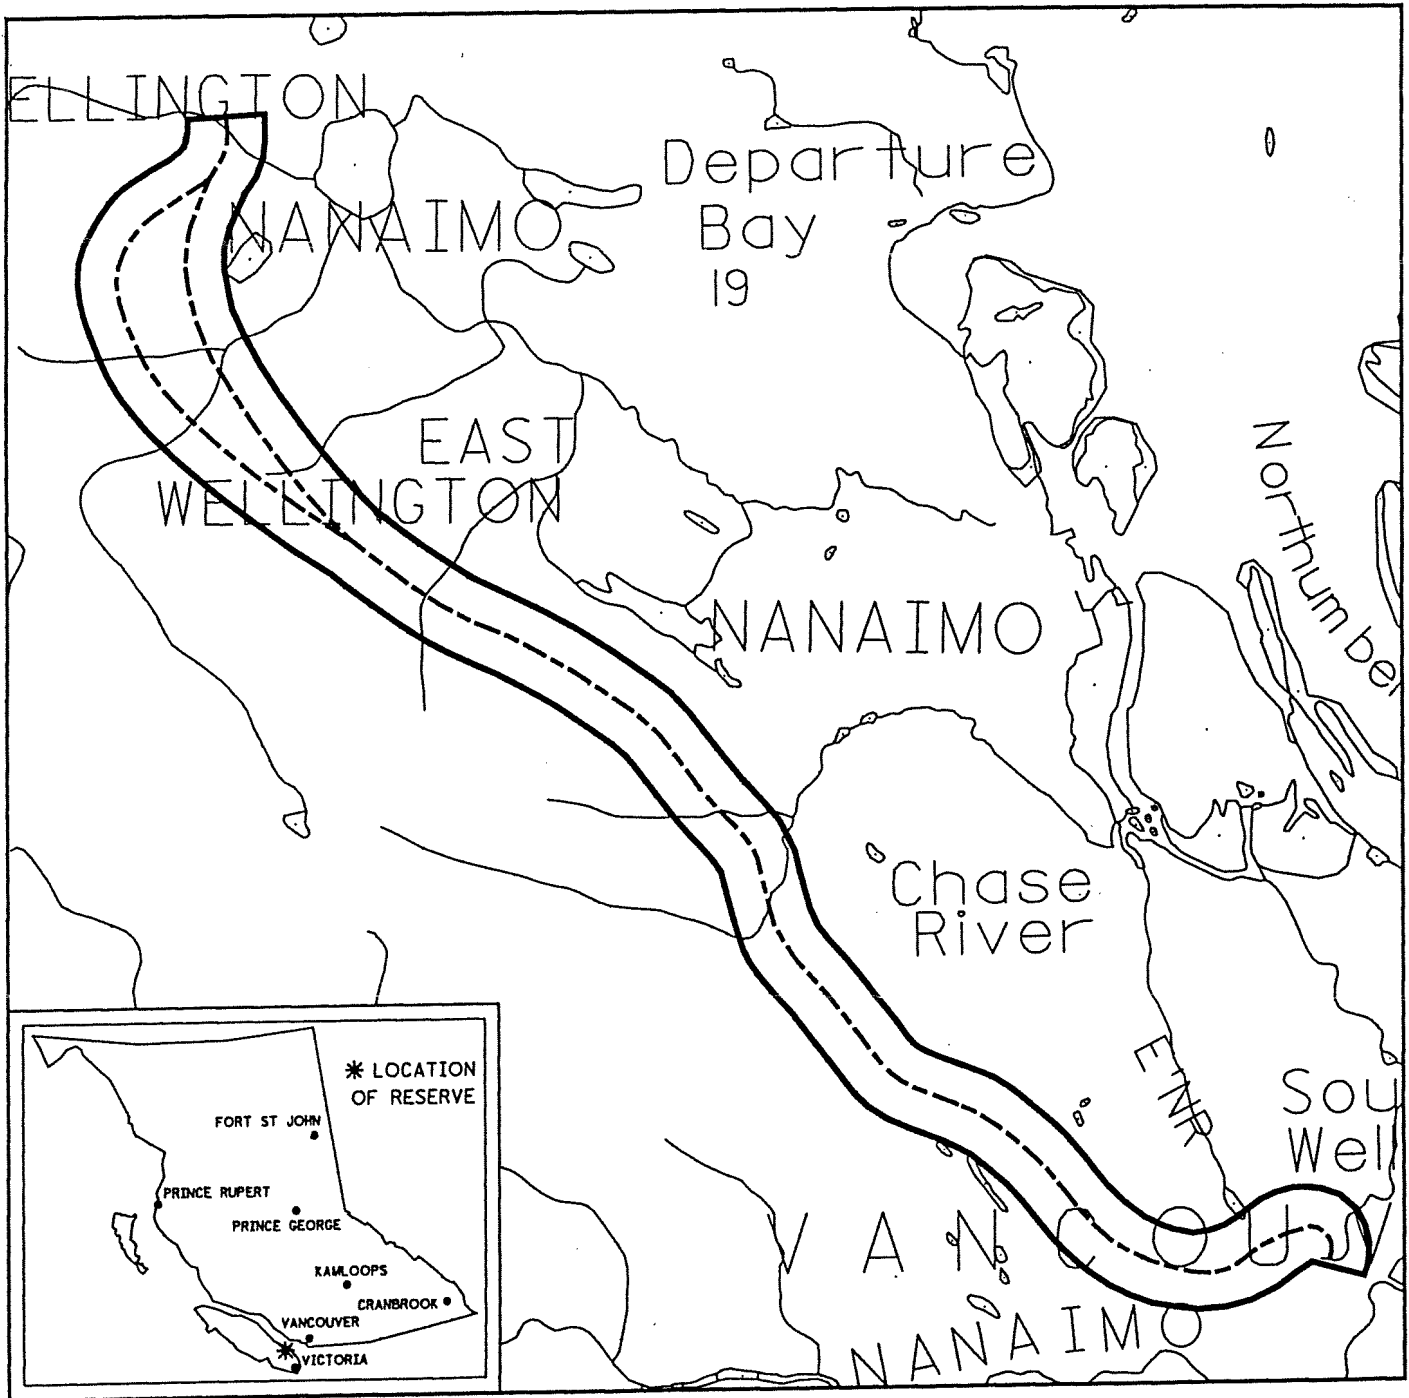

PROVINCE OF BRITISH COLUMBIA  
 MINISTRY OF ENERGY, MINES AND PETROLEUM RESOURCES  
 MINERAL TITLES BRANCH

NANAIMO OUTER ROUTE

This is a summary sketch of the area shown in black on Mineral Titles Reference Maps (File 12000 01)

LAND DISTRICT: CRANBERRY, DOUGLAS, DUNSMUIR, MOUNTAIN, WELLINGTON, NANOOSE	MINING DIVISION: NANAIMO	
MAPS: 092FOIE, 092G04W	SCALE 1:100 000	SKETCH PREPARED BY: CJF