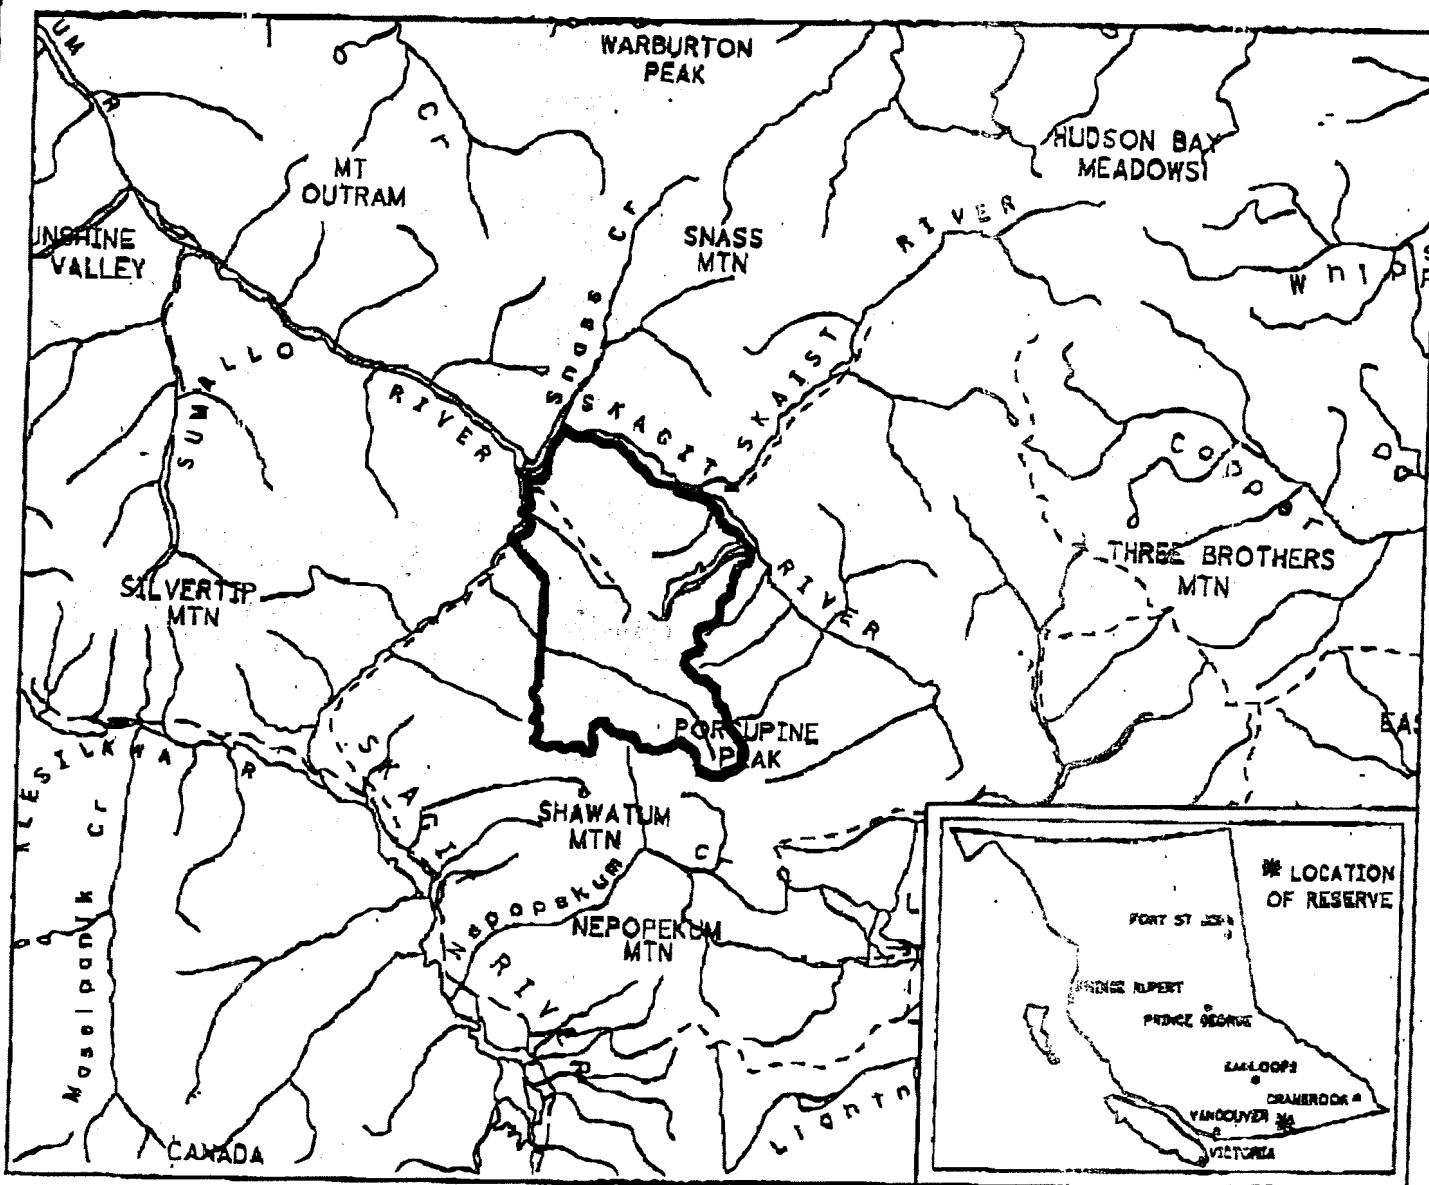

FILE NO. 14280 03 991

PROVINCE OF BRITISH COLUMBIA
 MINISTRY OF ENERGY, MINES AND PETROLEUM RESOURCES
 MINERAL TITLES BRANCH

SKAGIT VALLEY

This is a summary sketch of the area shown in black on Mineral Titles Reference Maps (File 12000 C)

LAND DISTRICT: YALE DIVISION OF YALE	MINING DIVISION: NEW WESTMINSTER	
MAPS: 092H03E, 092H016, 092H026	SCALE 1: 250 000	SKETCH PREPARED BY: JBM