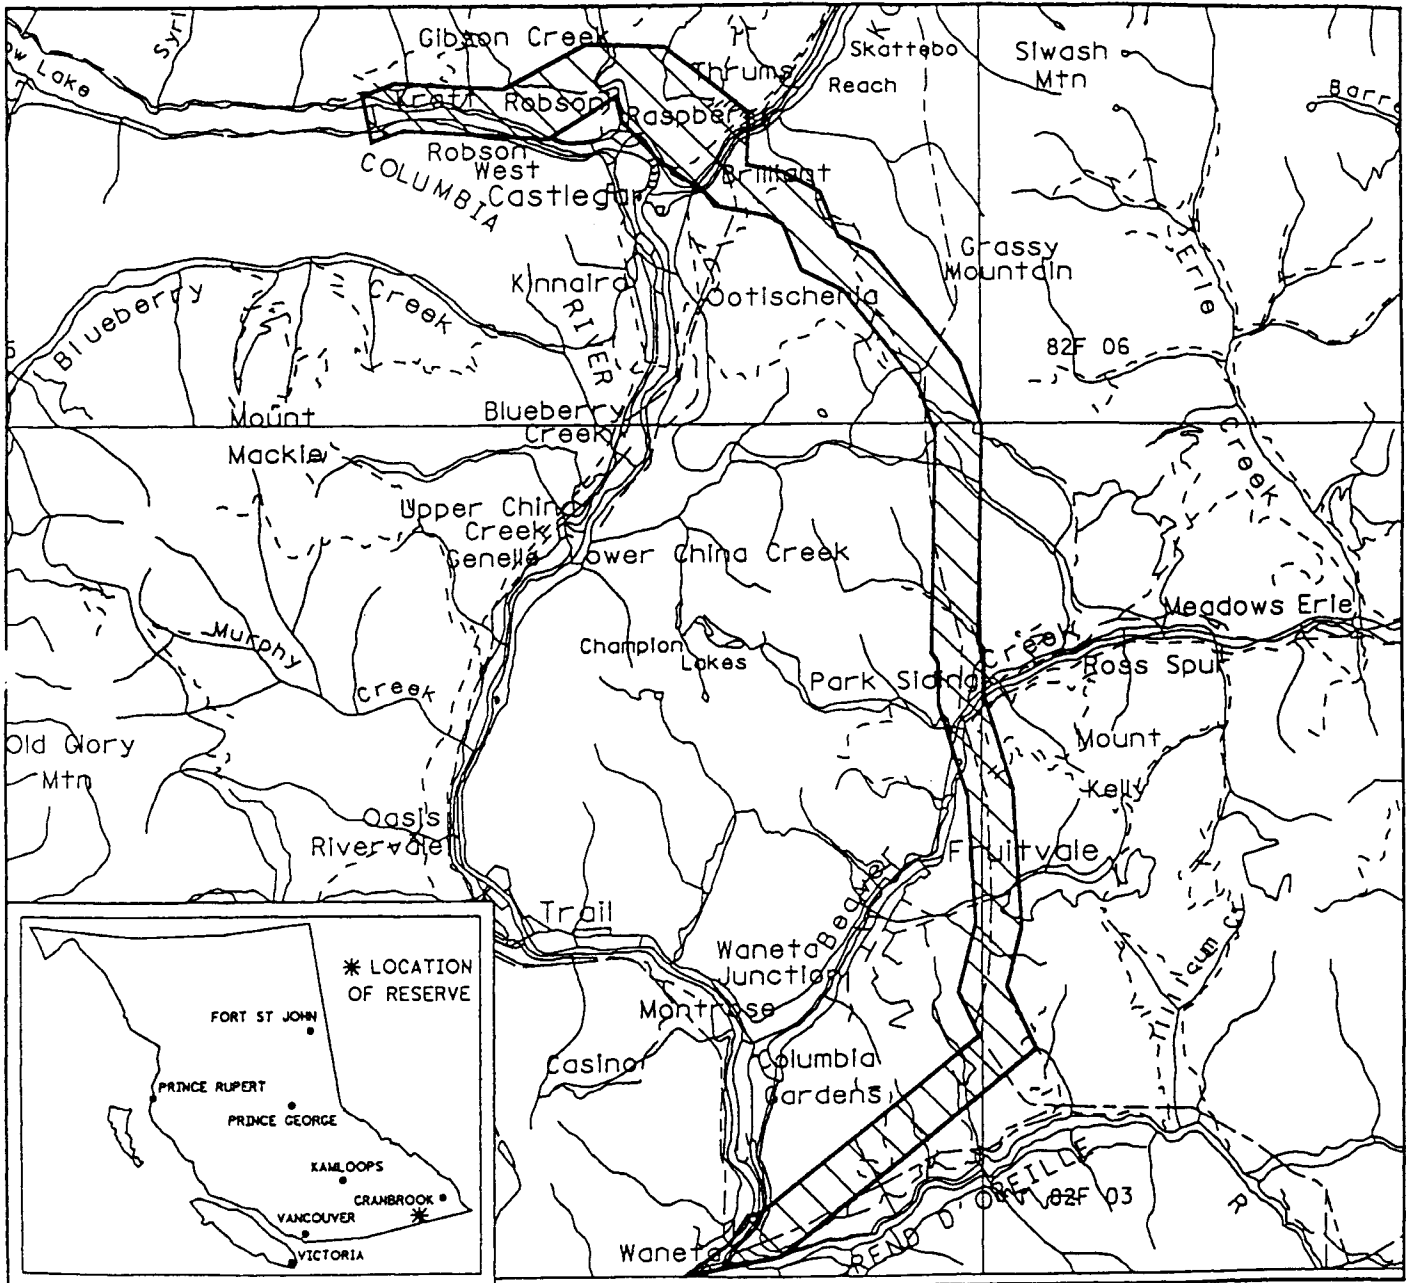

PROVINCE OF BRITISH COLUMBIA
 MINISTRY OF ENERGY, MINES AND PETROLEUM RESOURCES
 MINERAL TITLES BRANCH

WANETA-KEENLEYSIDE TRANSMISSION LINE

This is a summary sketch of the area shown in black on Mineral Titles Reference Maps (File 12000 01)

LAND DISTRICT: KOOTENAY	MINING DIVISION: NELSON TRAIL CREEK
MAPS: 082F04E, 082F03W, 082F05E, 082F05W	SCALE 1: 250 000 SKETCH PREPARED BY: DMA