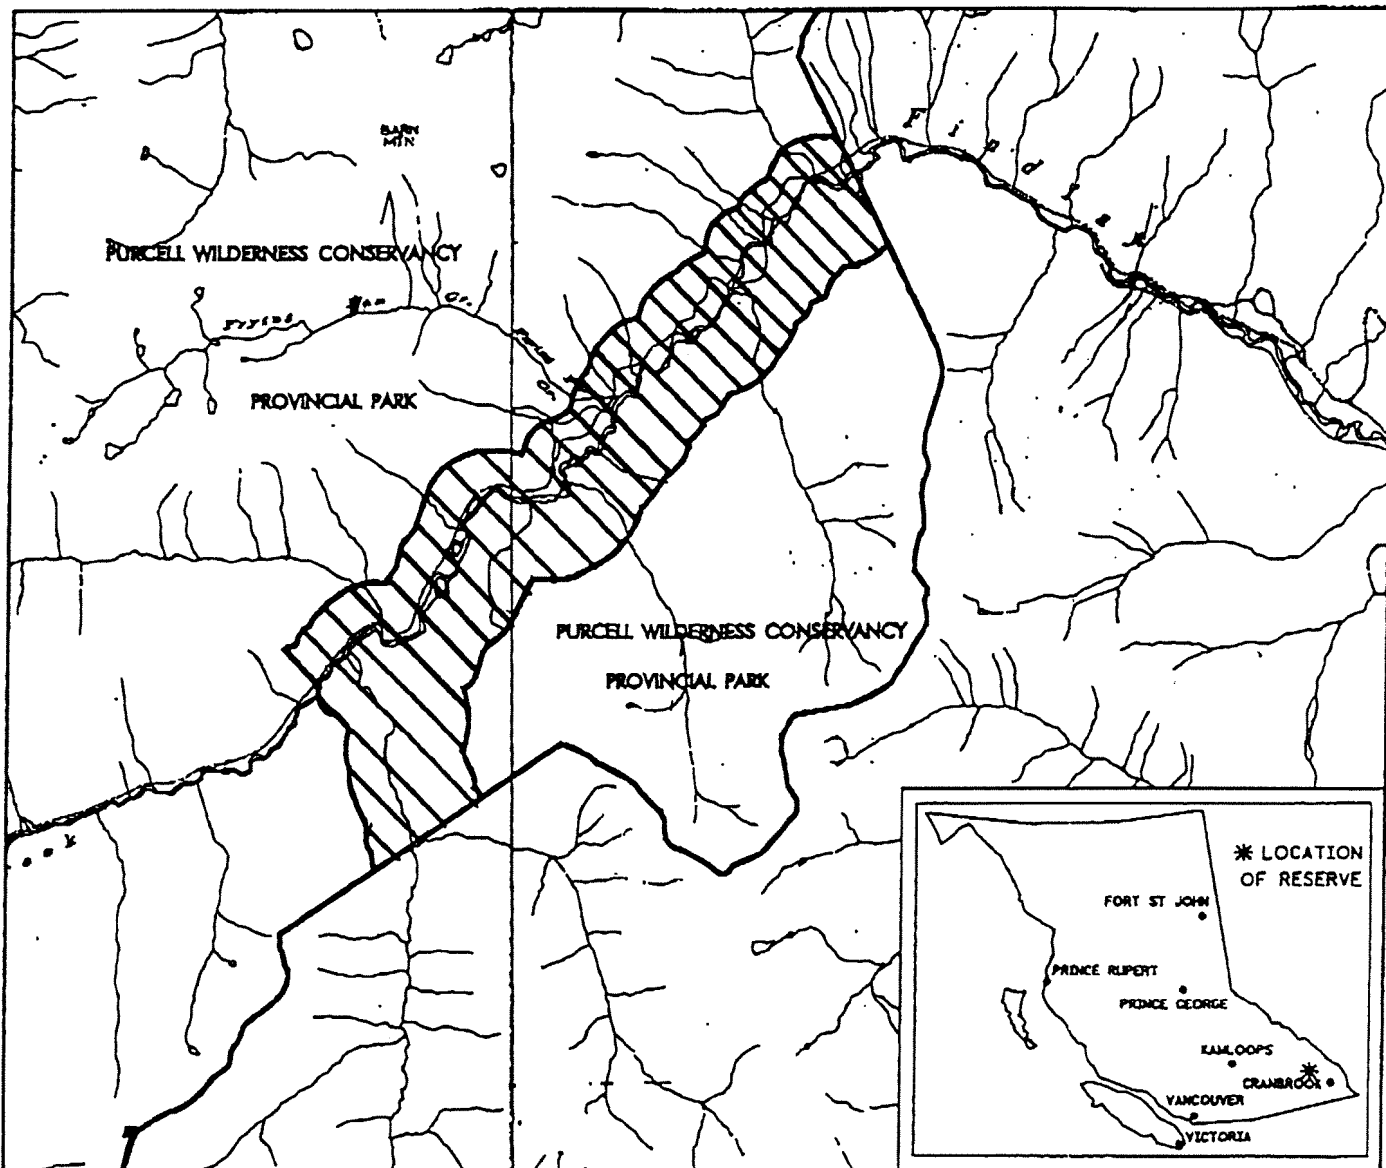

FILE NO. 14280-03-989

PROVINCE OF BRITISH COLUMBIA
 MINISTRY OF ENERGY, MINES AND PETROLEUM RESOURCES
 MINERAL TITLES BRANCH

FINDLAY CREEK ACCESS CORRIDOR

This is a summary sketch of the area shown in black on Mineral Titles Reference Maps (File 12000 01)

LAND DISTRICT: KOOTENAY	MINING DIVISION: GOLDEN	
MAPS: 082KOIE, 082KOIW	SCALE 1:100 000	SKETCH PREPARED BY: JBM