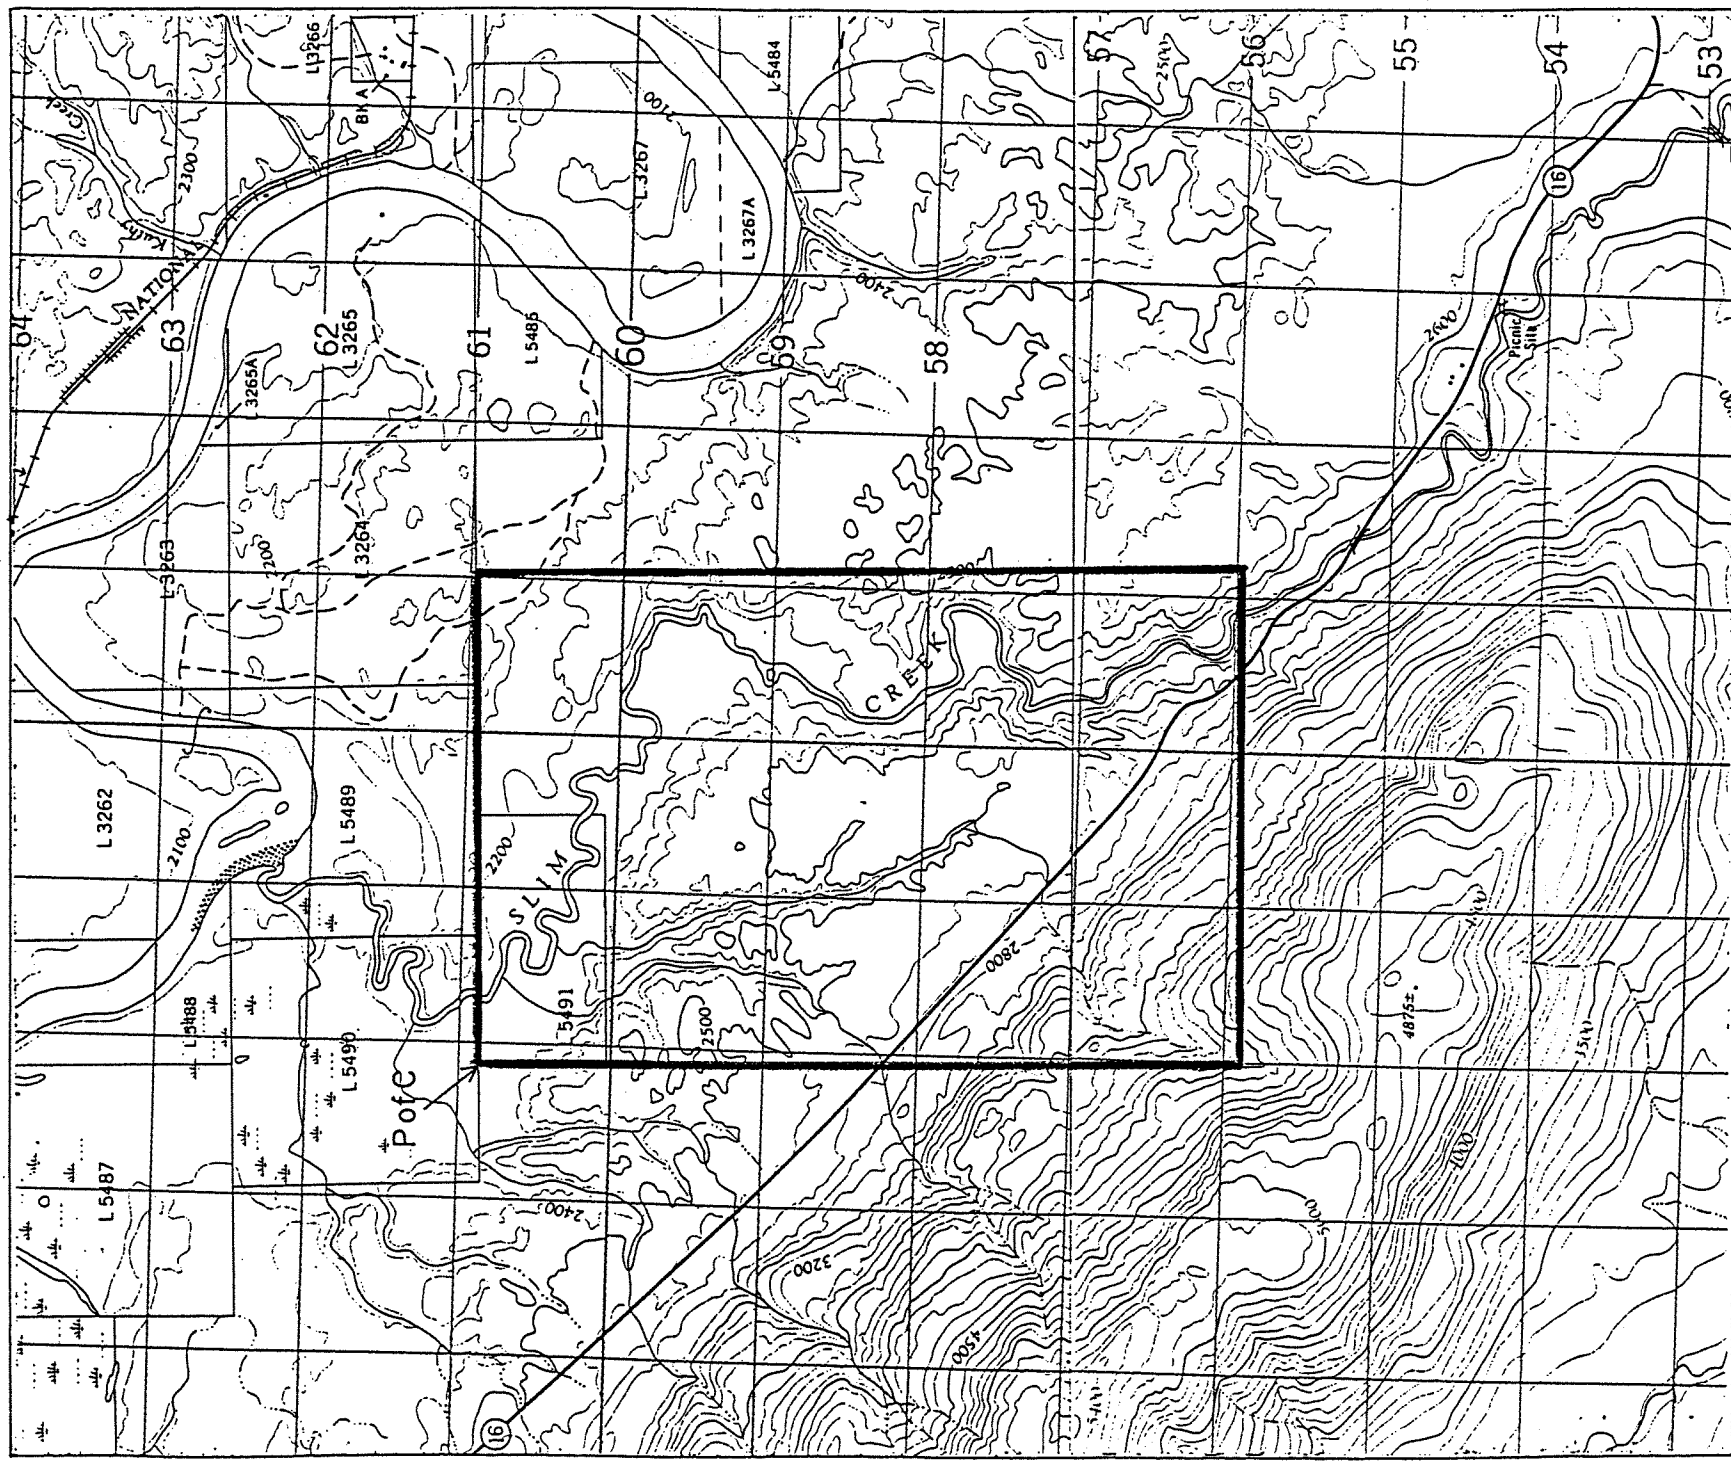

**Province of British Columbia**  
Ministry of Energy, Mines and Petroleum Resources  
MINERAL RESOURCES BRANCH-TITLES DIVISION

**SLIM CREEK**

SCALE - 1:50 000

CONTOUR INTERVAL - 100 FEET

MINING DIVISION	CARIBOO	SKETCH PREPARED BY	D. DJAFAR-ZADE
LAND DISTRICT	CARIBOO	MINERAL TITLES DRAUGHTING,	VICTORIA B.C.
MAP NO.	93H/11E and 14E	DATE	83-06-03