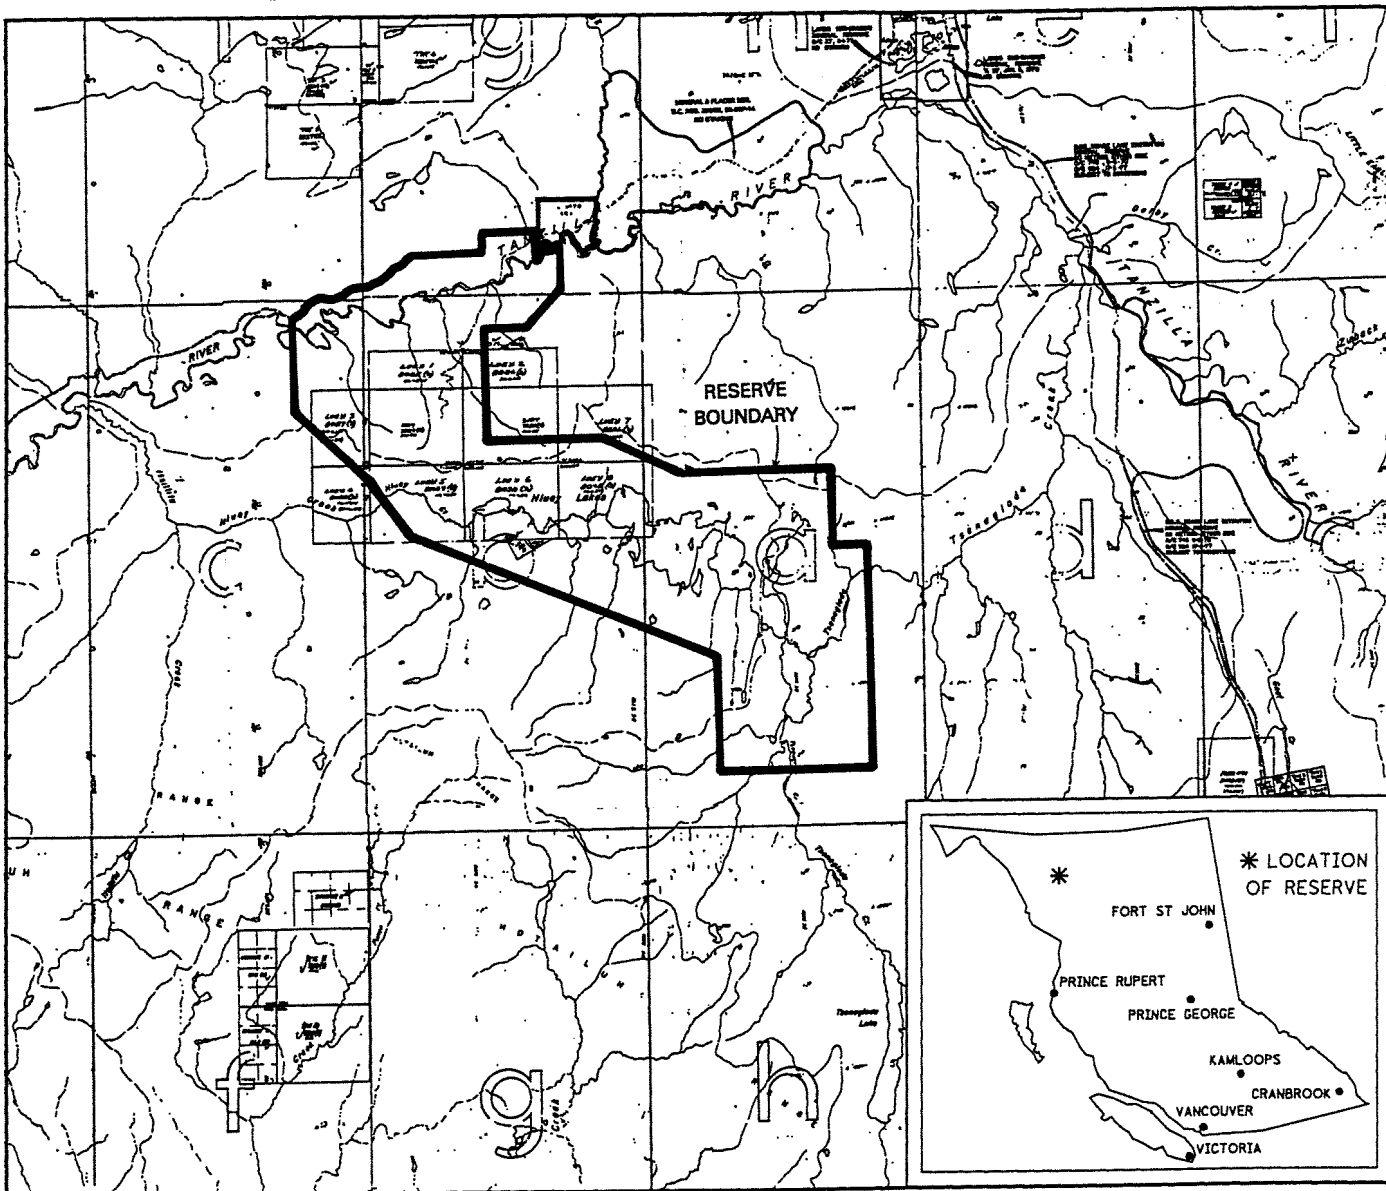

PROVINCE OF BRITISH COLUMBIA
 MINISTRY OF ENERGY, MINES AND PETROLEUM RESOURCES
 MINERAL TITLES BRANCH

DEASE LAKE HYDROELECTRIC PROJECT

This is a summary sketch of the area shown in black on Mineral Titles Reference Maps (File 12000 01)

LAND DISTRICT: CASSIAR	MINING DIVISION: LIARD	
MAPS: 104J08E, 104J08W	SCALE 1: 200 000	SKETCH PREPARED BY: LCK