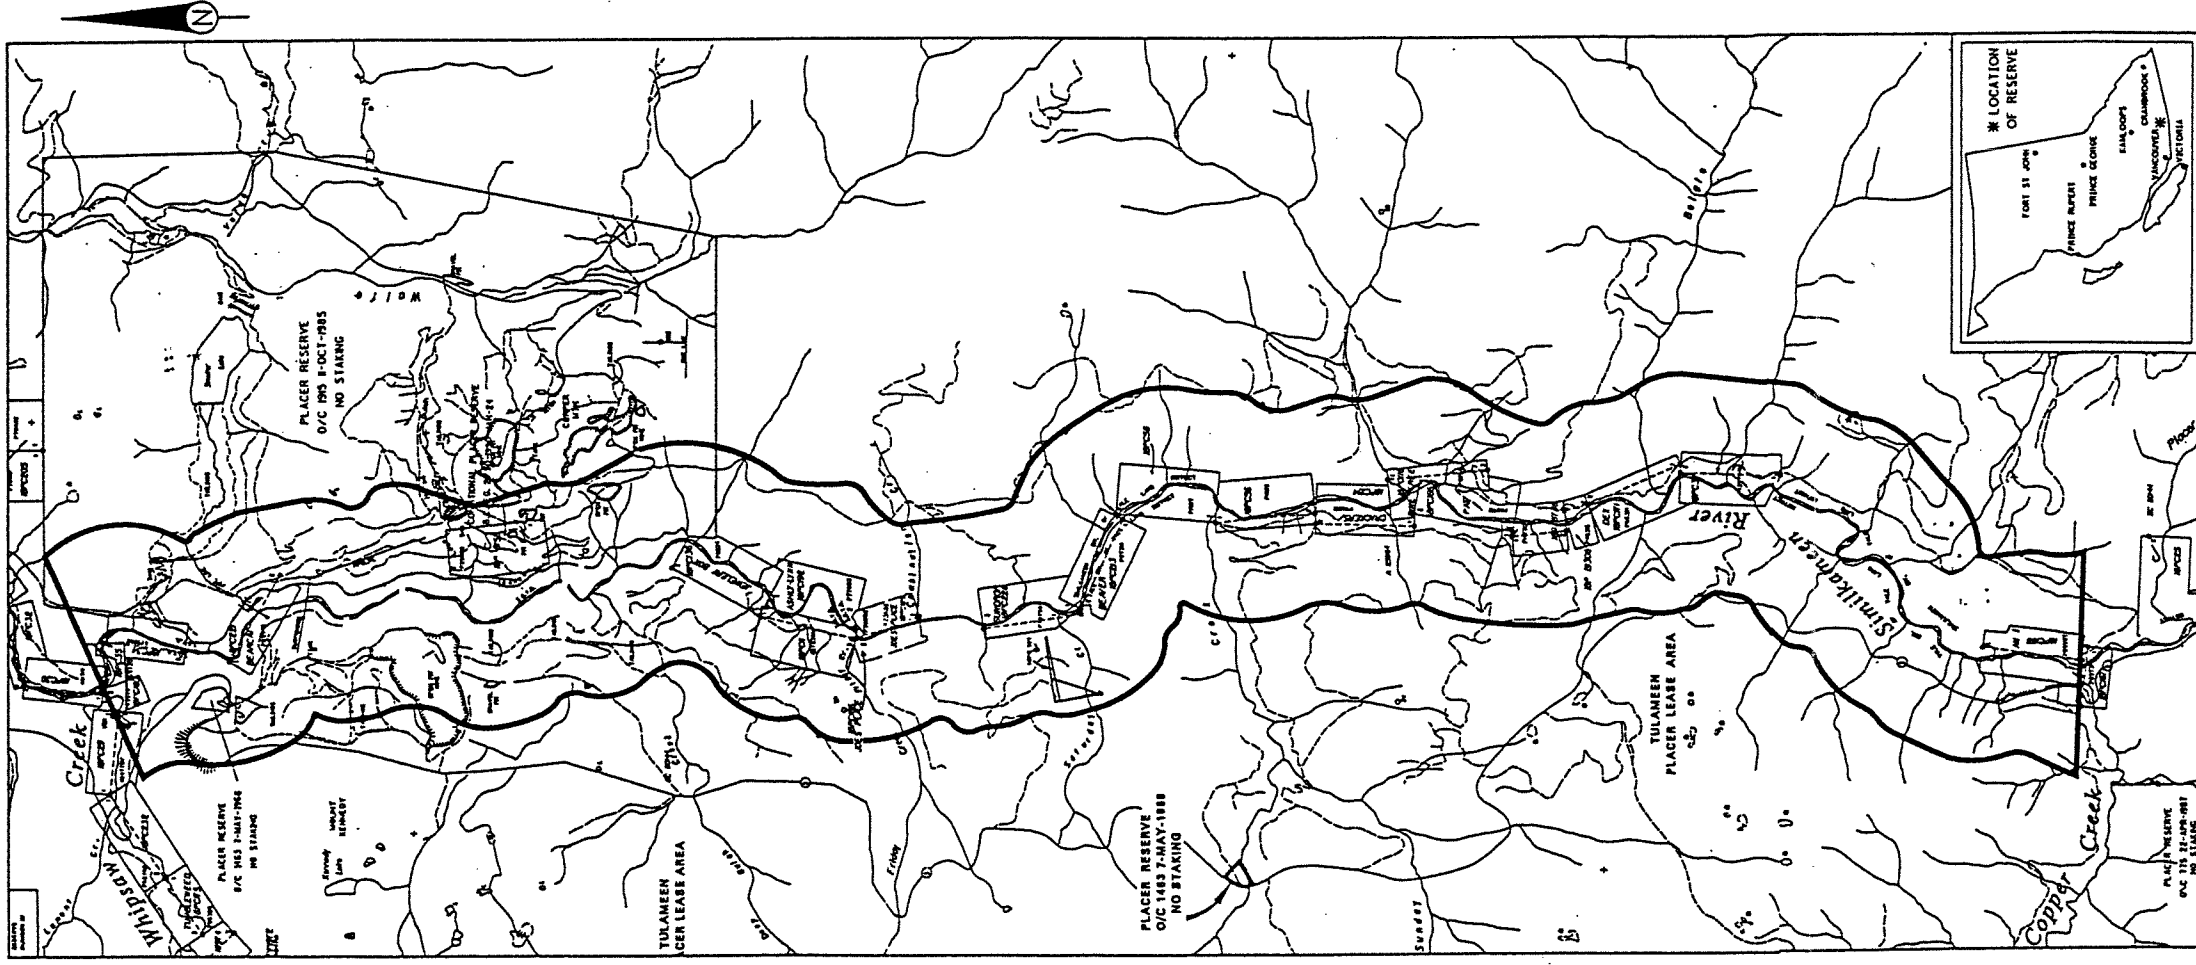

PROVINCE OF BRITISH COLUMBIA
 MINISTRY OF ENERGY, MINES AND PETROLEUM RESOURCES
 MINERAL TITLES BRANCH

SIMILKAMEEN RIVER HYDROELECTRIC RESERVE

This is a summary sketch of the area shown in black on Mineral Titles Reference Maps (file 12000 01)

LAND DISTRICT: YALE DIVISION OF YALE
 SIMILKAMEEN DIVISION OF YALE

MINING DIVISION: SIMILKAMEEN

MAPS: 092H018, 092H028, 092H038

SCALE 1:50 000

SKETCH PREPARED BY: DGP