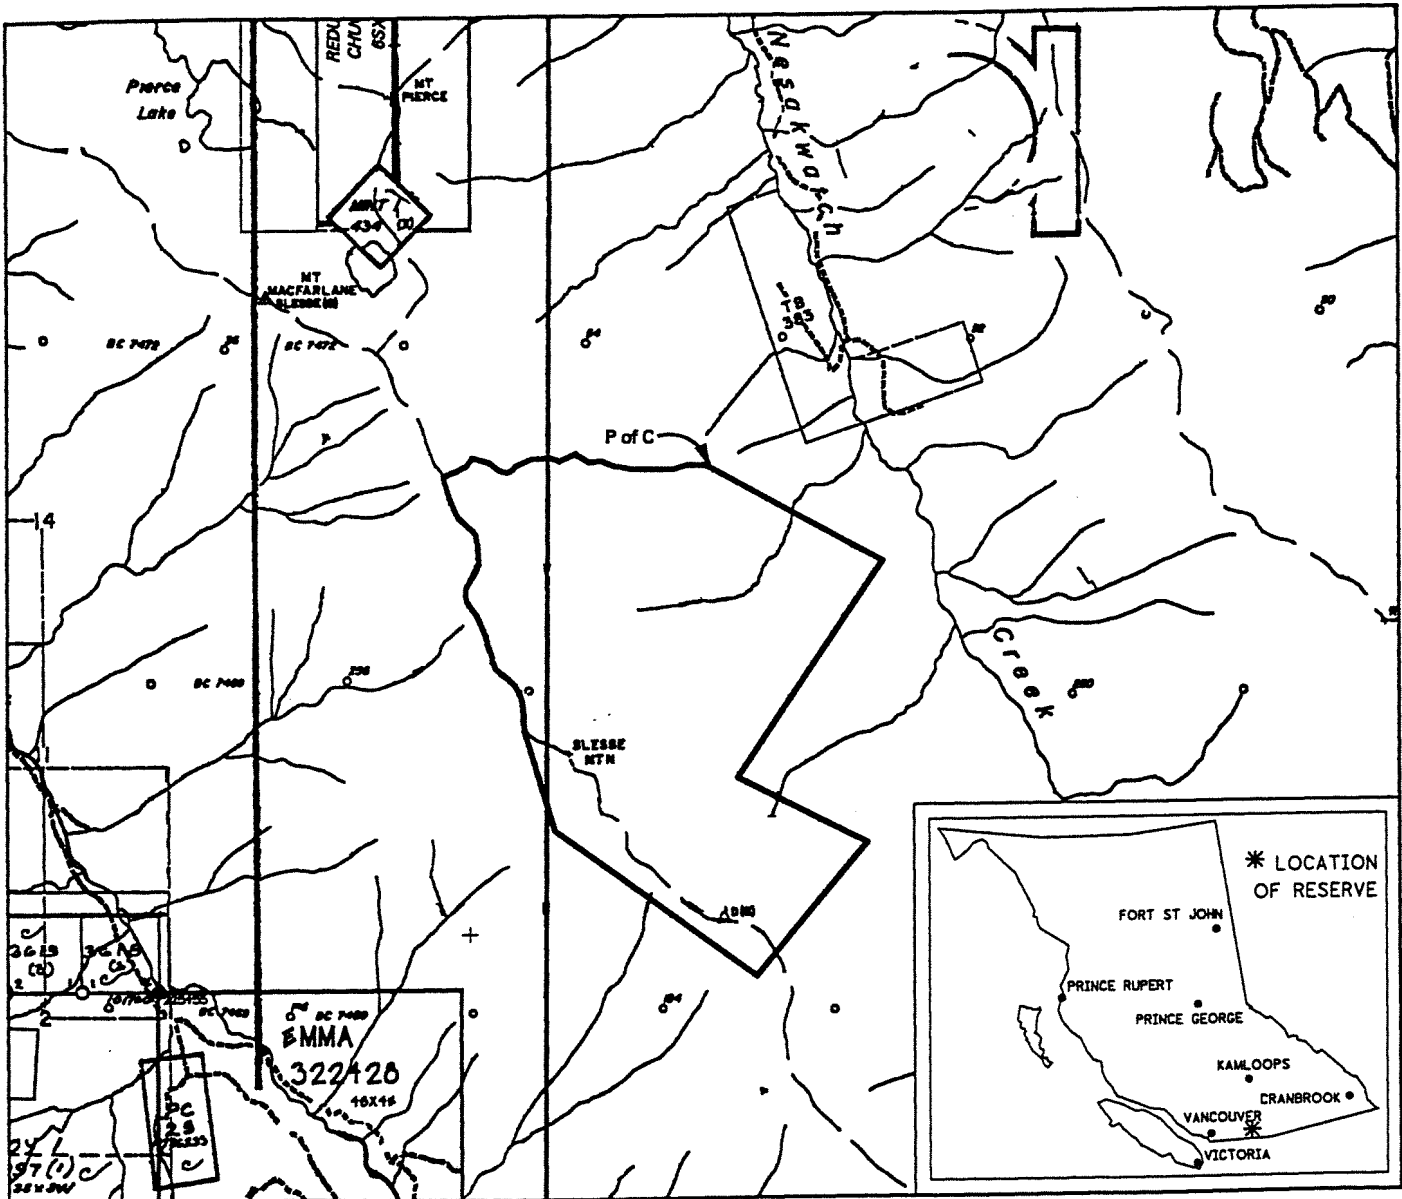

PROVINCE OF BRITISH COLUMBIA  
 MINISTRY OF ENERGY, MINES AND PETROLEUM RESOURCES  
 MINERAL TITLES BRANCH

MOUNT SLESSE COMMEMORATIVE SITE

This is a summary sketch of the area shown in black on Mineral Titles Reference Maps (File 12000 01)

LAND DISTRICT: YALE DIVISION OF YALE	MINING DIVISION: NEW WESTMINSTER	
MAPS: 092H04E	SCALE 1: 50 000	SKETCH PREPARED BY: JBM