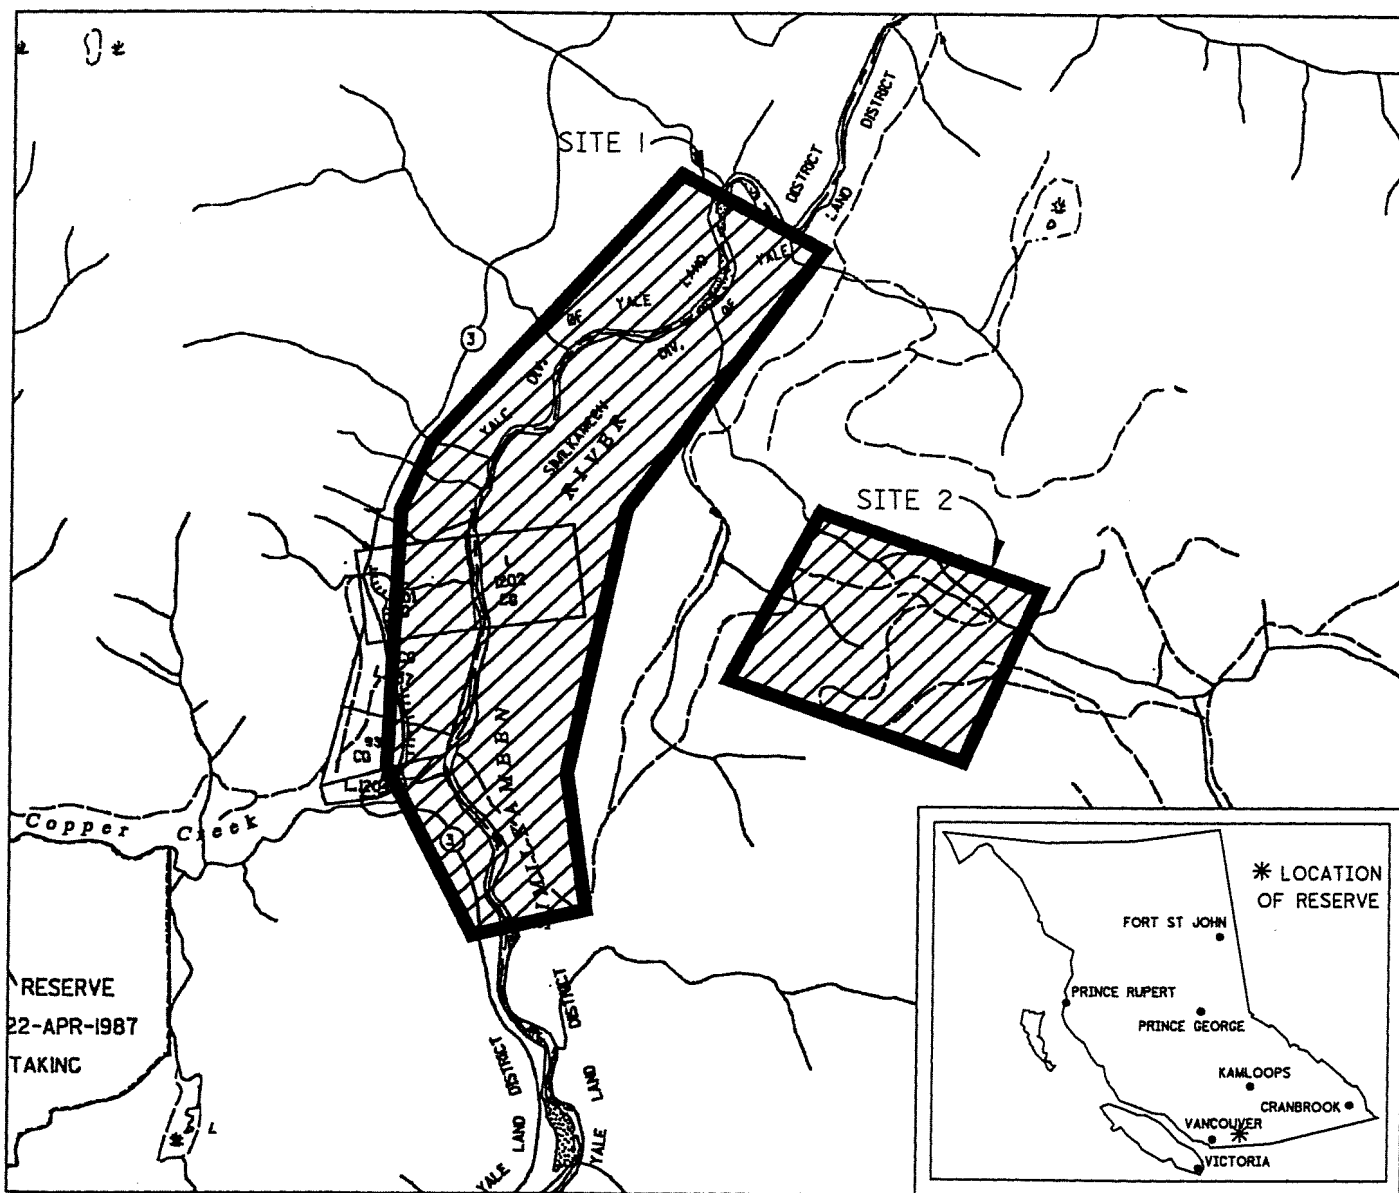

PROVINCE OF BRITISH COLUMBIA
MINISTRY OF ENERGY, MINES AND PETROLEUM RESOURCES
MINERAL TITLES BRANCH

SIMILKAMEEN RIVER

This is a summary sketch of the area shown in black on Mineral Titles Reference Maps (File 12000 01)

LAND DISTRICT: SIMILKAMEEN DIVISION OF YALE, YALE DIVISION OF YALE	MINING DIVISION: SIMILKAMEEN	
MAPS: 092H018, 092H028	SCALE 1: 31680	SKETCH PREPARED BY: KWD