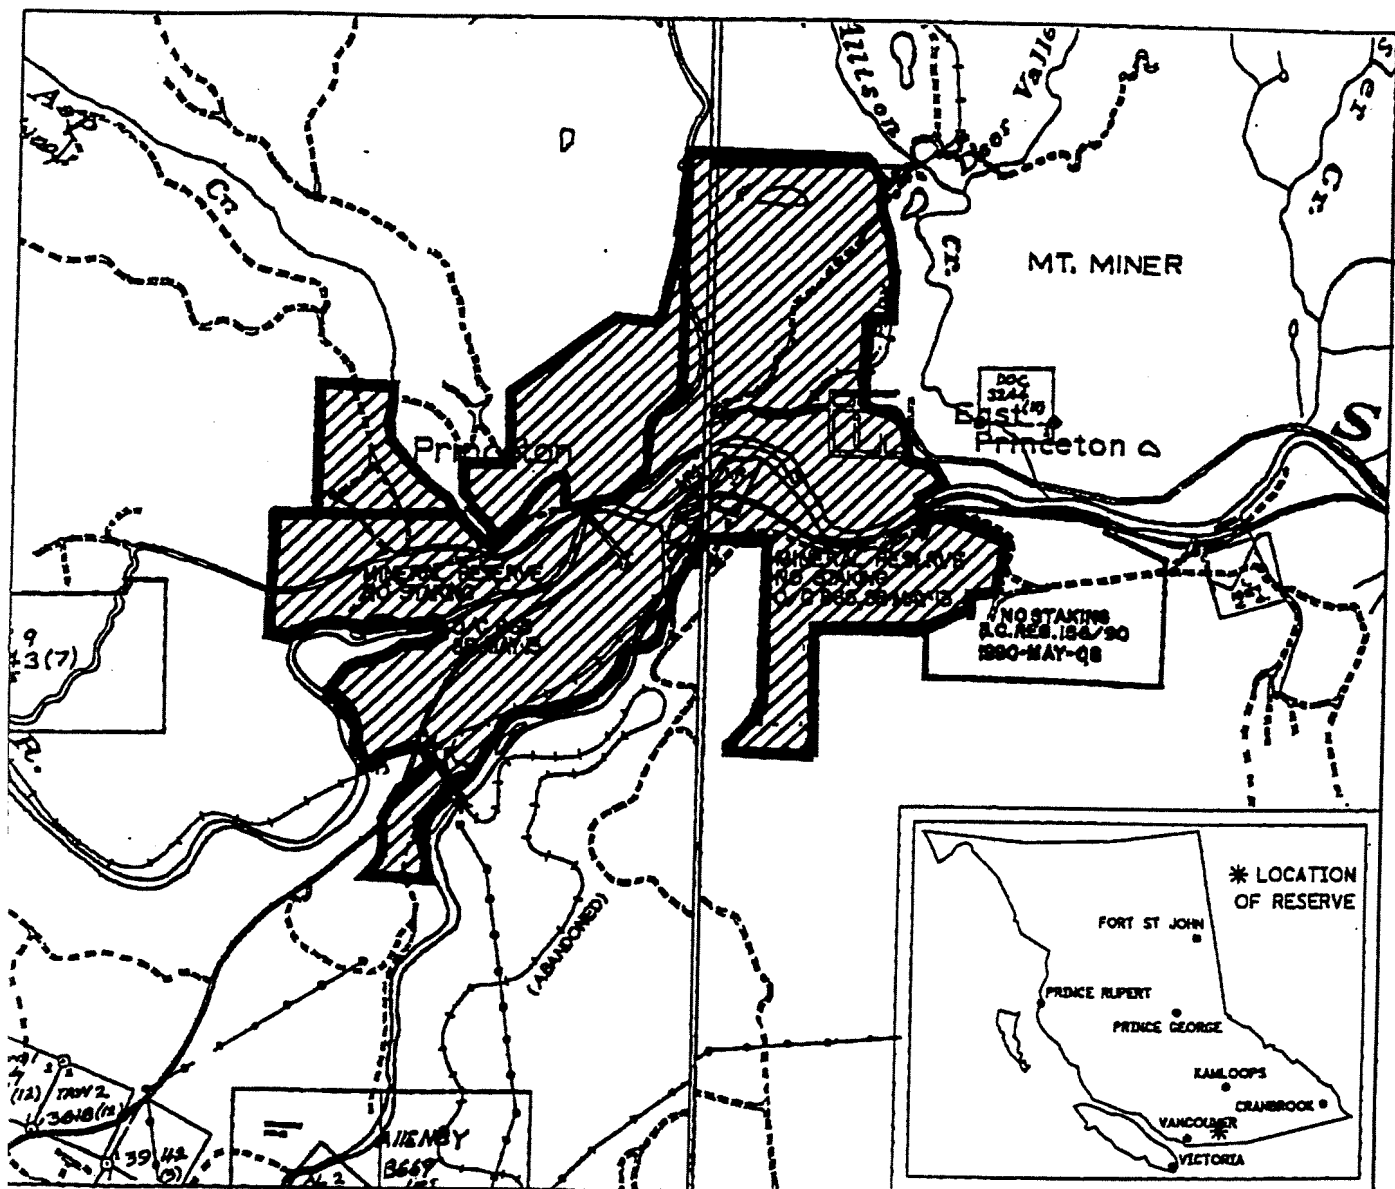

FILE NO. 14280 03 774

PROVINCE OF BRITISH COLUMBIA
MINISTRY OF ENERGY, MINES AND PETROLEUM RESOURCES
MINERAL TITLES BRANCH

PRINCETON RECREATIONAL PANNING RESERVE

This is a summary sketch of the area shown in black on Mineral Titles Reference Maps (File 12000 01)

LAND DISTRICT: YALE, KAMLOOPS AND SIMILKAMEEN DIVISION OF YALE	MINING DIVISION: SIMILKAMEEN	
MAPS: 092H07E, 092H08W	SCALE 1: 50 000	SKETCH PREPARED BY: CJF