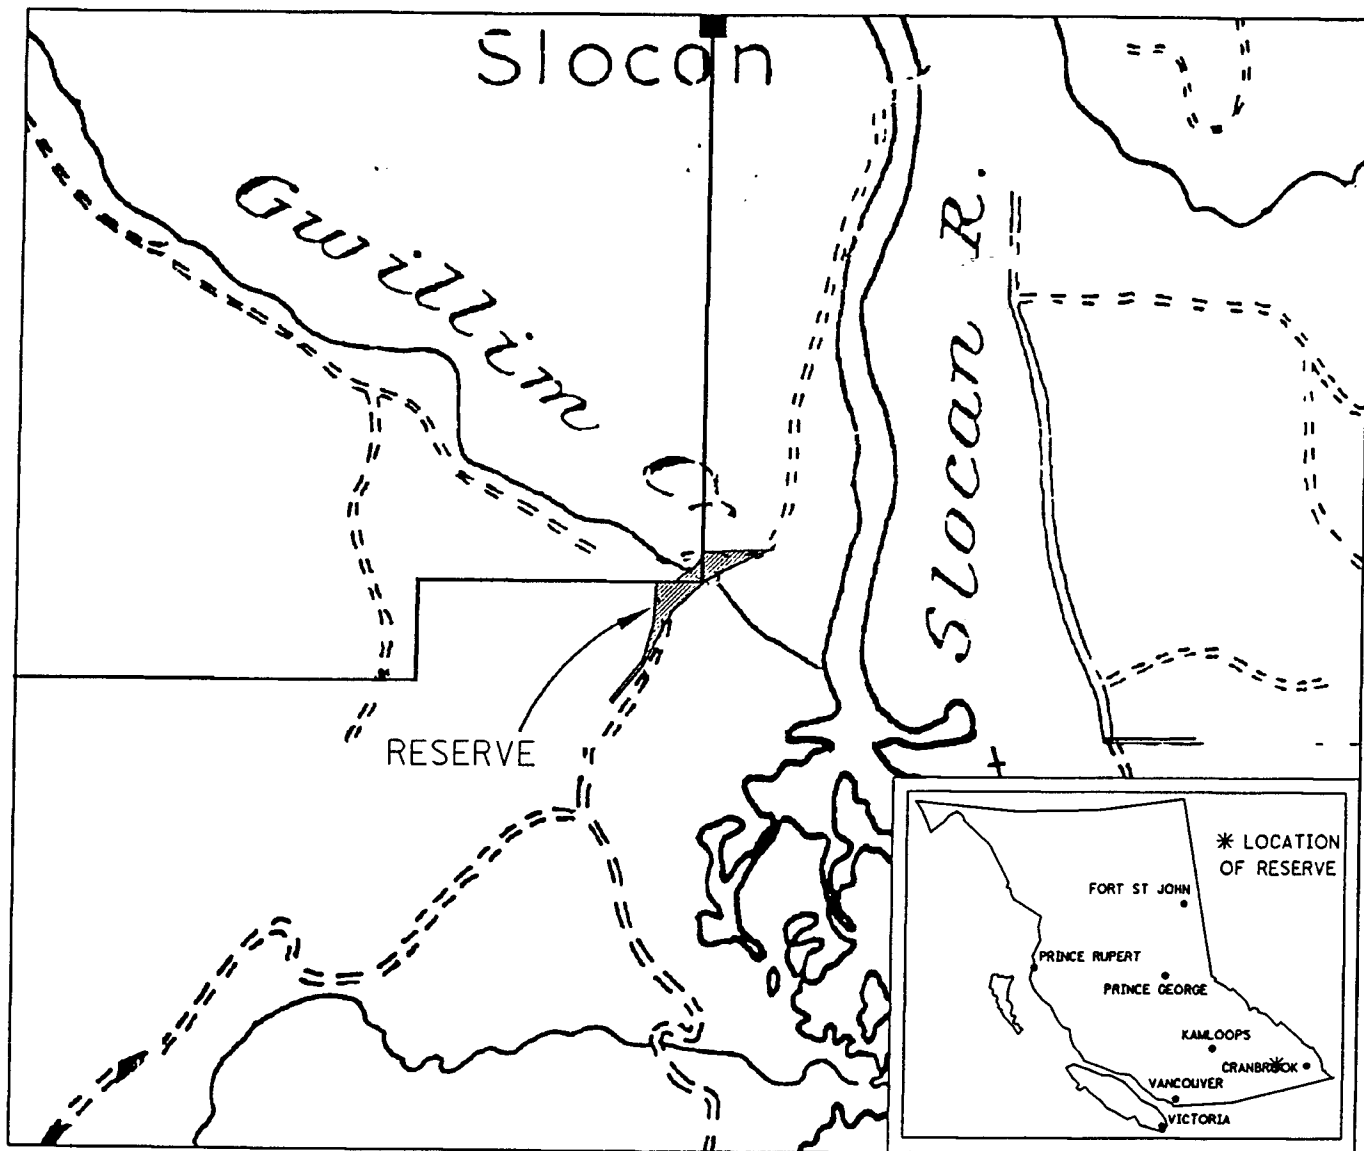

PROVINCE OF BRITISH COLUMBIA  
MINISTRY OF ENERGY, MINES AND PETROLEUM RESOURCES  
MINERAL TITLES BRANCH

GWILLIM CREEK

This is a summary sketch of the area shown in black on Mineral Titles Reference Maps (File 12000 01)

LAND DISTRICT: KOOTENAY	MINING DIVISION: SLOKAN	
MAPS: 082F14W	SCALE 1: 20 000	SKETCH PREPARED BY: KWD