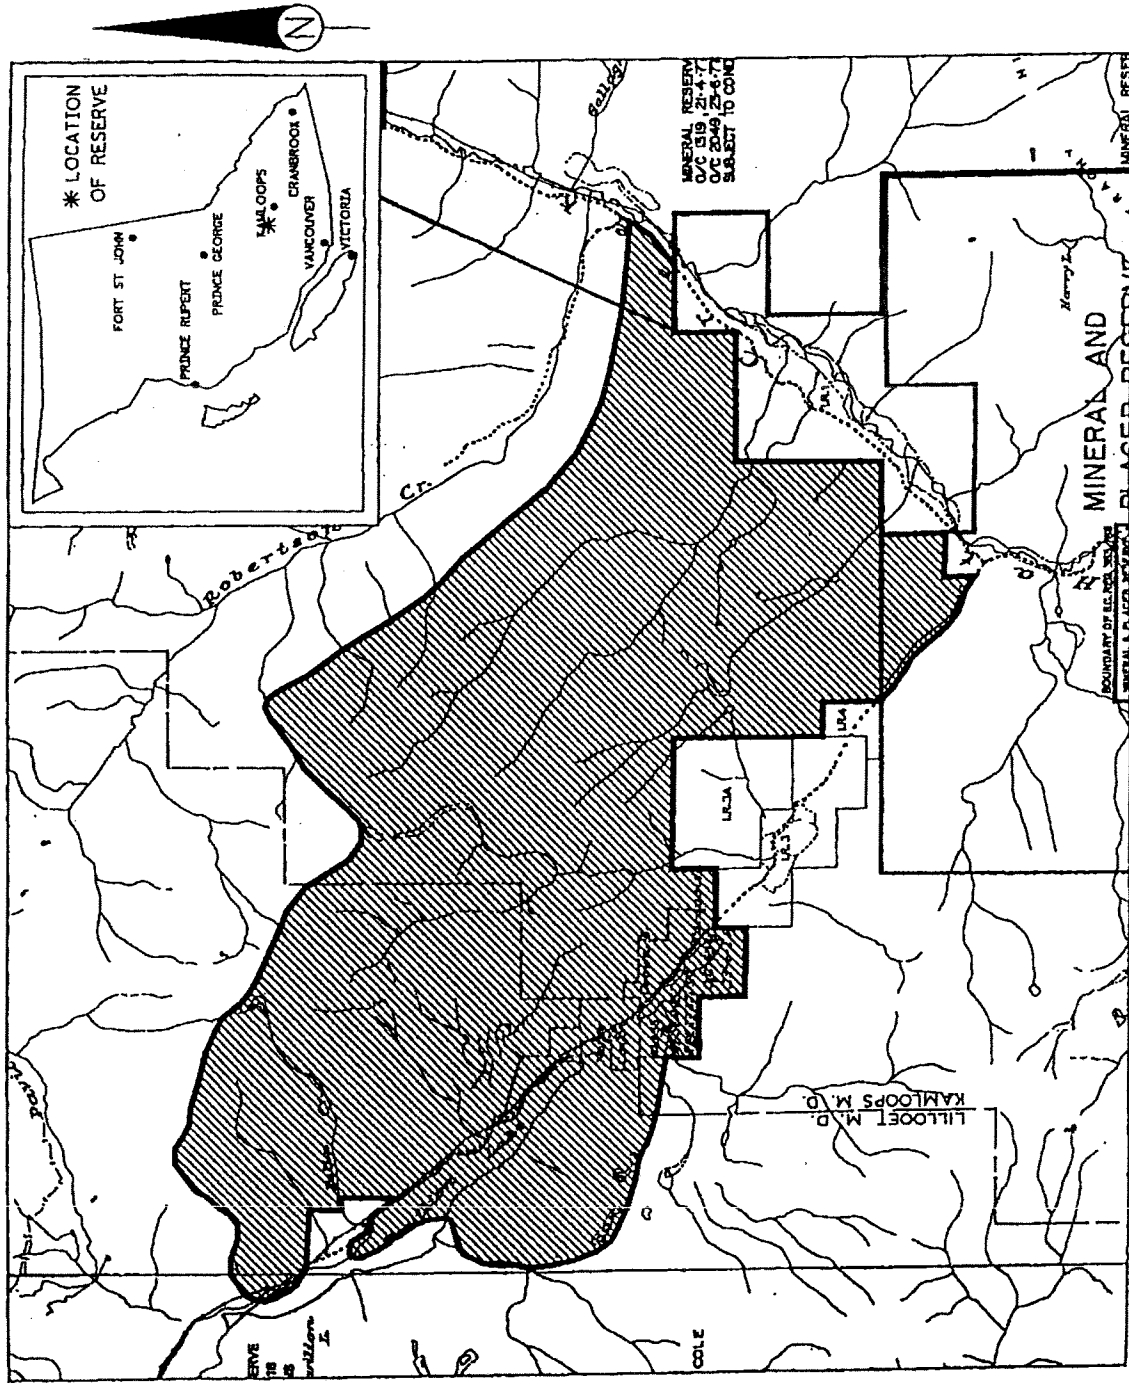

FILE NO. 14280 03 974

PROVINCE OF BRITISH COLUMBIA
 MINISTRY OF ENERGY, MINES AND PETROLEUM RESOURCES
 MINERAL TITLES BRANCH

TWO SPRINGS

This is a summary sketch of the area shown in black on Mineral Titles Reference Maps (File 12000 01)

LAND DISTRICT: LILLOOET, KAMLOOPS DIVISION OF YALE	MINING DIVISION: LILLOOET, KAMLOOPS	
MAPS: 092113E, 13W	SCALE 1:100 000	SKETCH PREPARED BY: LCK